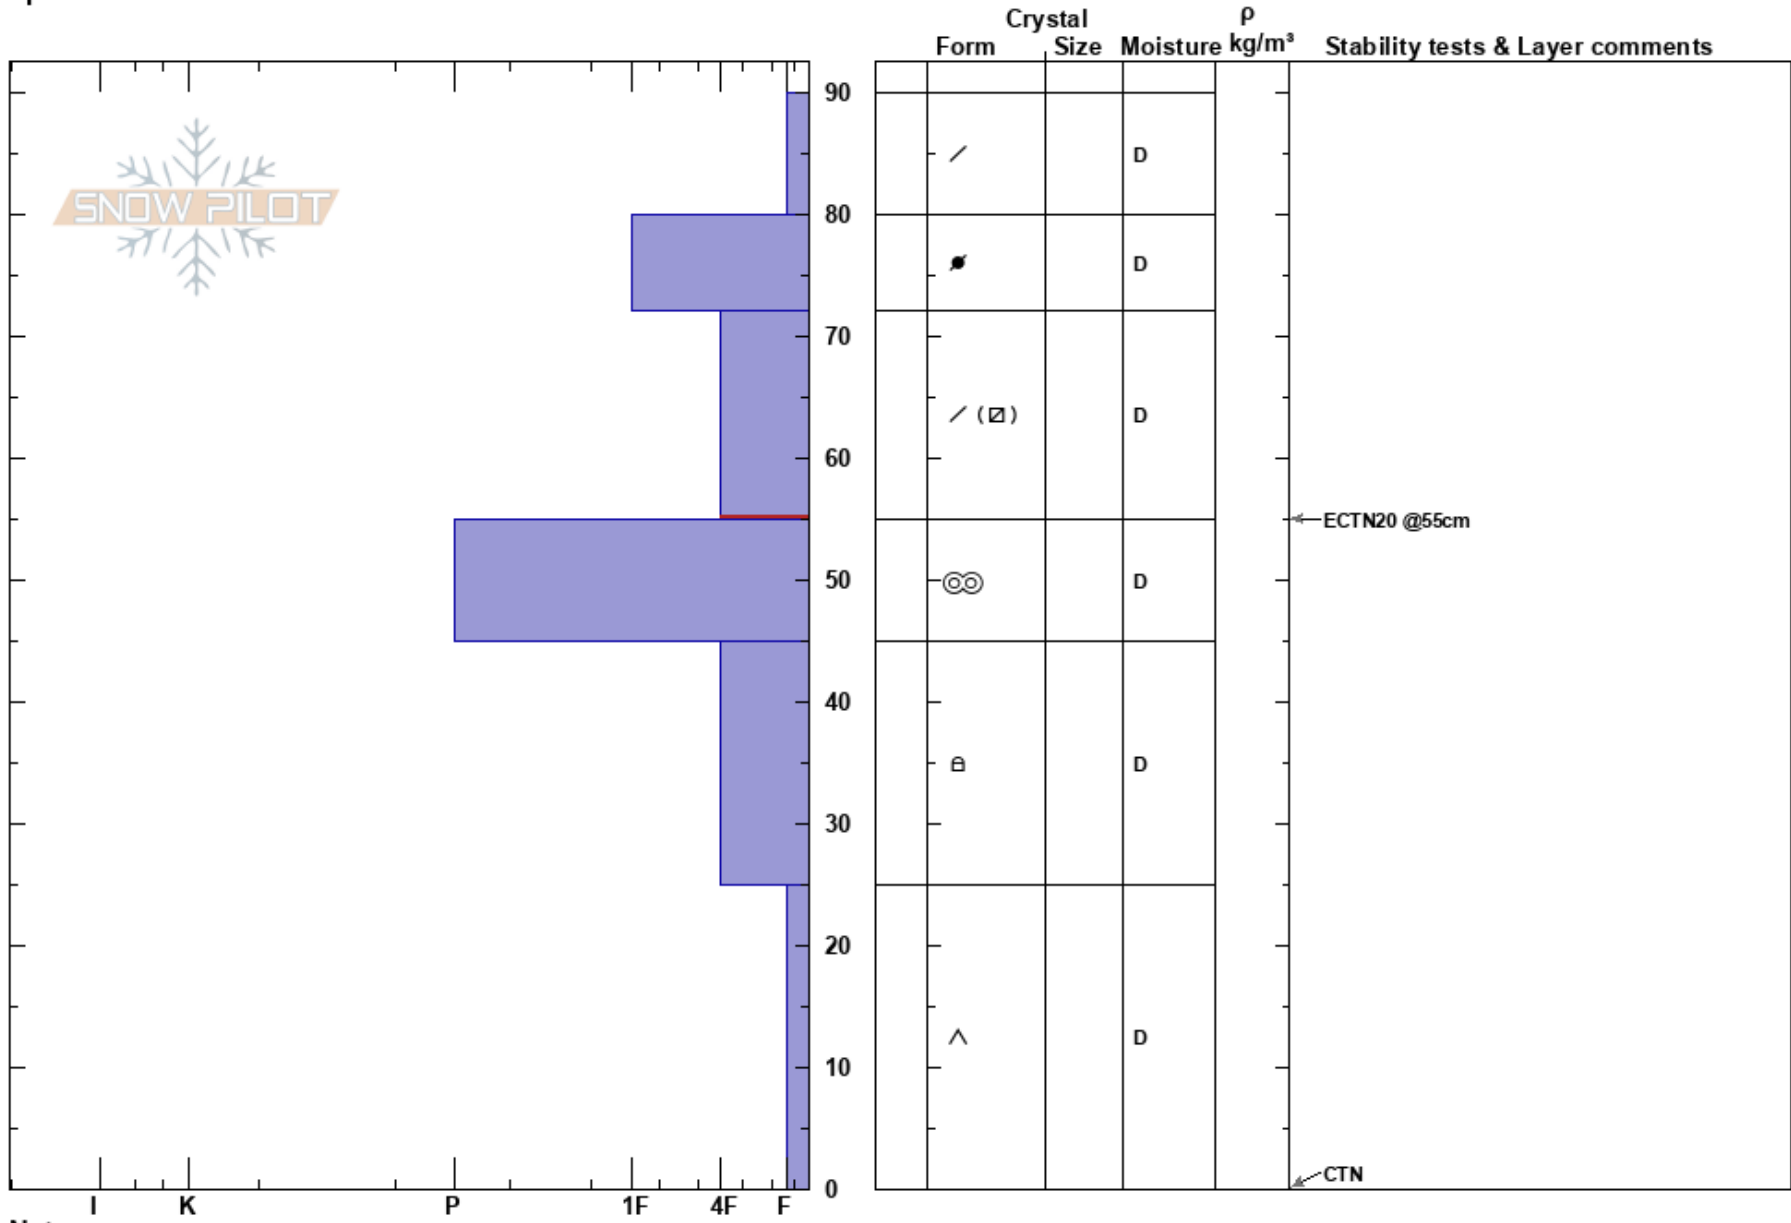

Husvålen Syd
 Funäsfjällen
 Sweden
 Elevation: 895 m
 Aspect:
 Specifics:

John Wilcoxon
 07/02/2023 - 09:30
 Co-ord: 33V 391184E 6972433N
 Slope Angle: 24°
 Wind Loading: previous

Stability: Good
 Air Temperature:
 Precipitation: NO
 Wind: W Light Breeze
 HS:90
 PF: 10 72-55cm: Problematic layer
 Layer Notes:

Notes: OBJ: stabilitetstest i drevsnöflak.