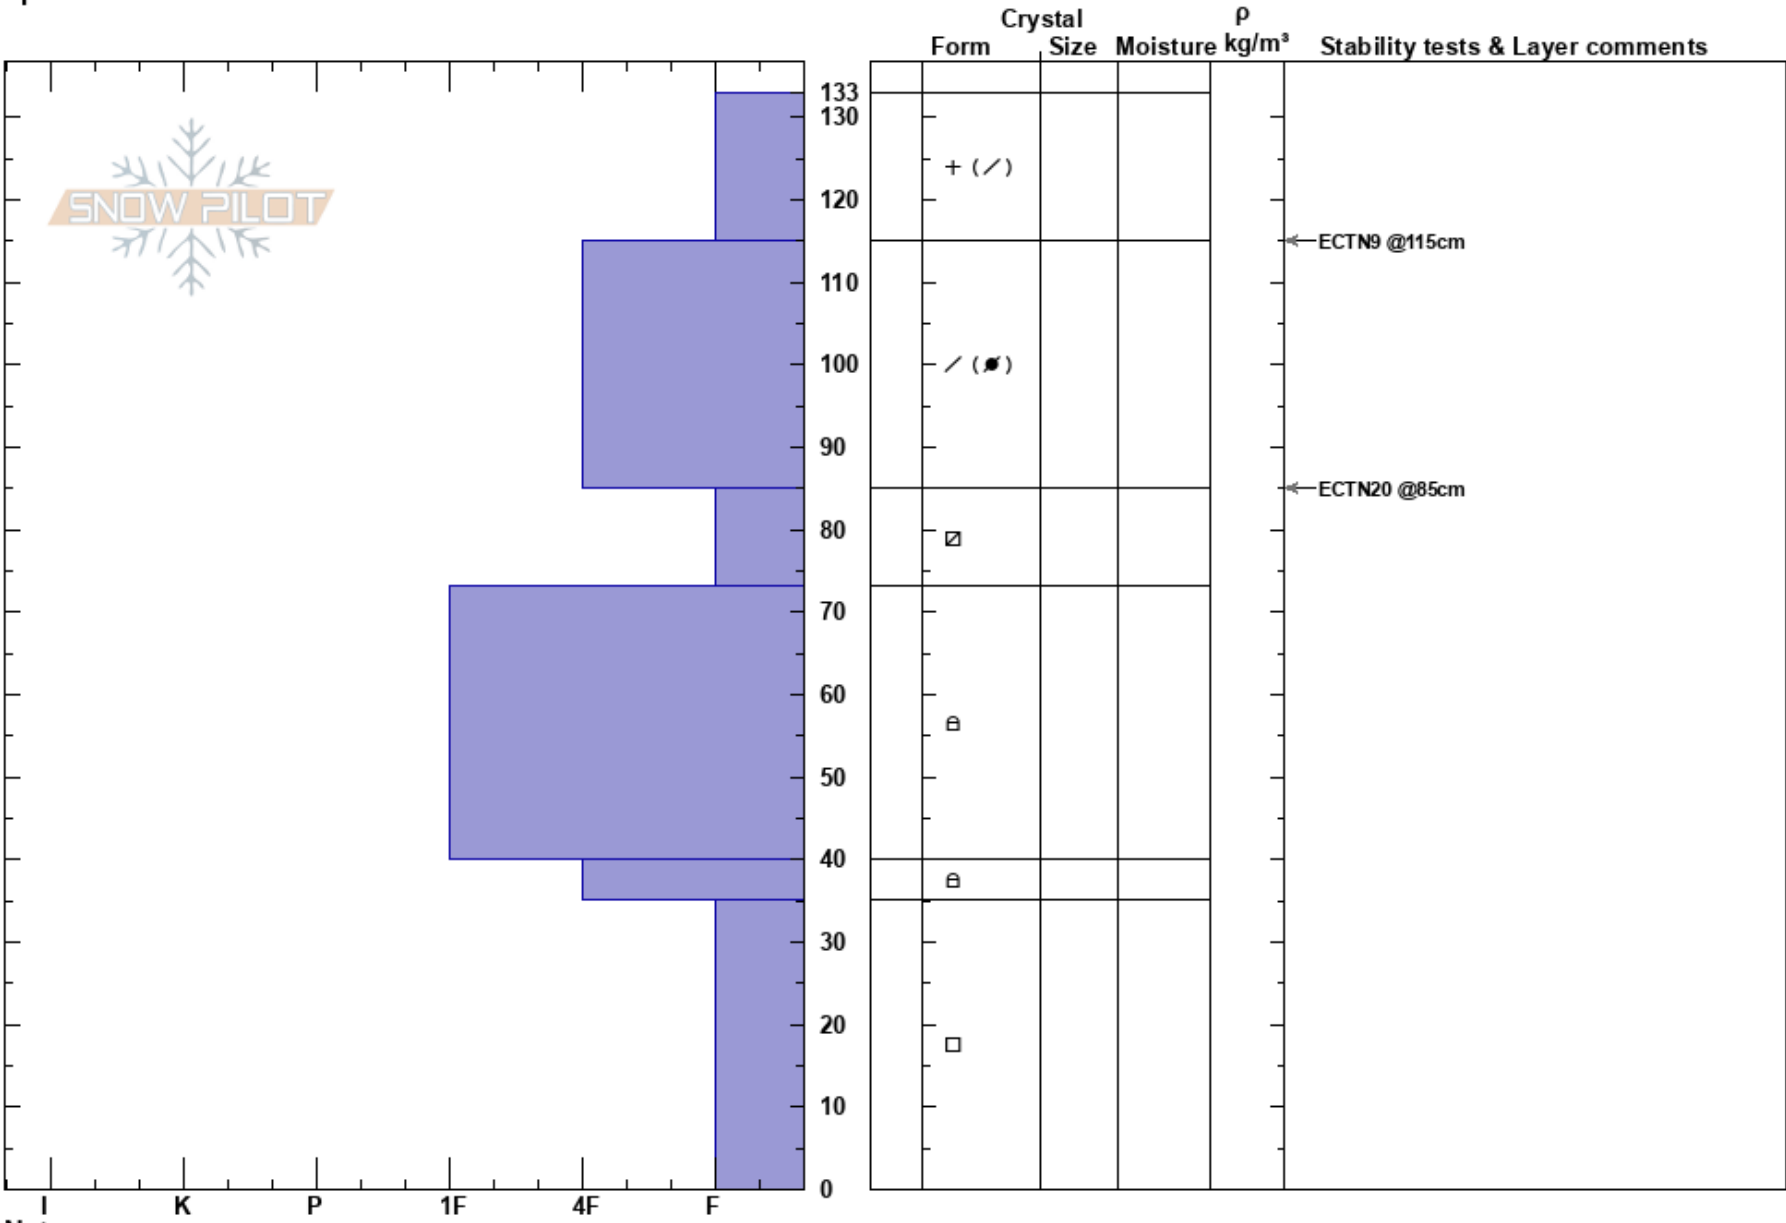

Beard Mountain  
 Teton Range  
 WY  
**Elevation:** 8846 ft  
**Aspect:** 300°  
**Specifics:**

Gabrielle Antonioli  
 02/06/2023 - 2:00pm  
**Co-ord:** 43.82797N, -110.94402W  
**Slope Angle:** 23°  
**Wind Loading:** previous

**Stability:**  
**Air Temperature:**  
**Sky Cover:** FEW  
**Precipitation:** NO  
**Wind:** Calm

**HS:** 133  
**PF:** 60 85-73cm: Problematic layer

**Layer Notes:**

Notes: