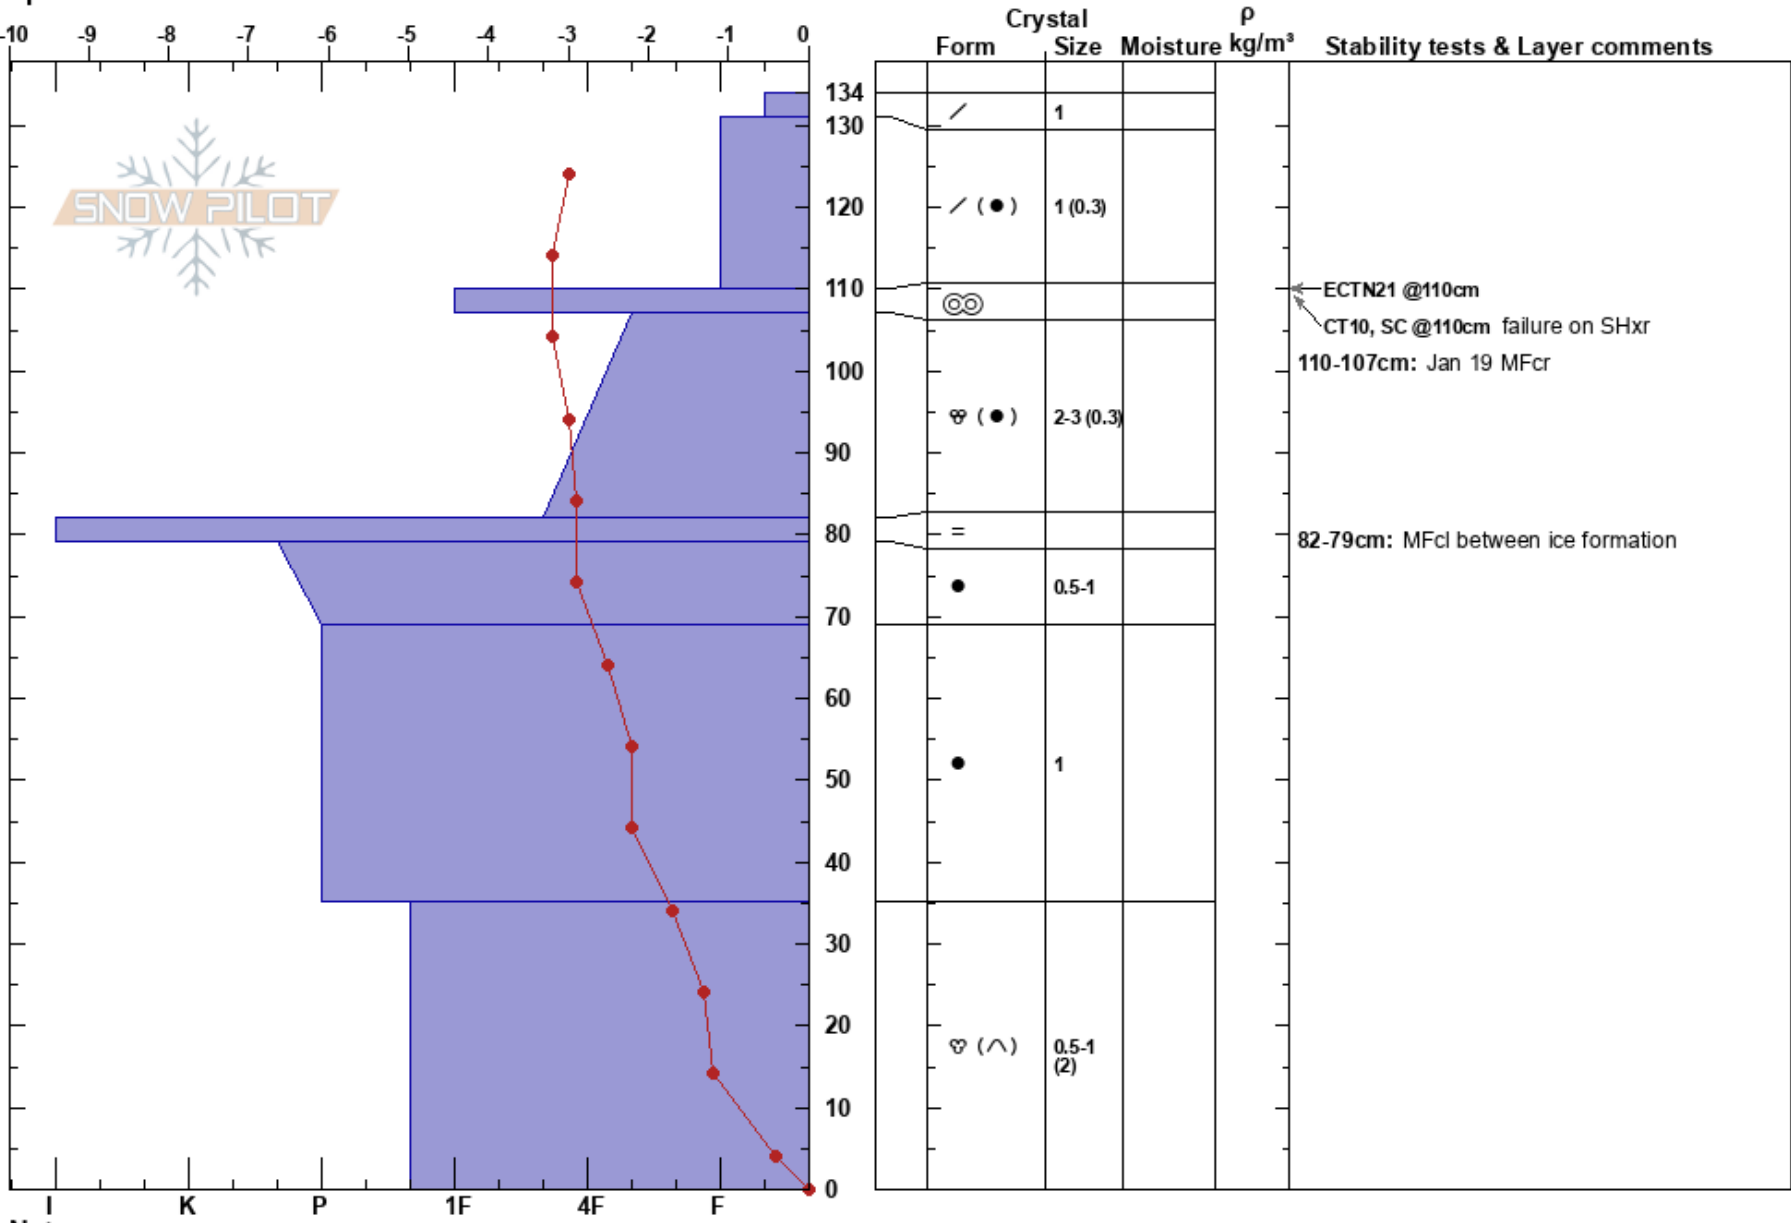

Mine Cr and Juliette
 North Cascades
 BC
Elevation: 1500 m
Aspect: NE
Specifics:

Megan Burns
 06/02/2023 - 11:30
Co-ord: 49.68900N, -121.03200W
Slope Angle: 28°
Wind Loading:

Stability:
Air Temperature: -0.9°C
Sky Cover: X
Precipitation: S-1
Wind: Calm

HS: 134
PF: 35
Layer Notes:
 110-107cm: Jan 19 MFcr
 110-107cm: Problematic layer
 82-79cm: MFcl between ice formation

Notes: Descr: 2m from cutblock and forest stand, mossy ground cover
 Obj: investigate Jan 19 MFcr at 1500m
 MB, LR