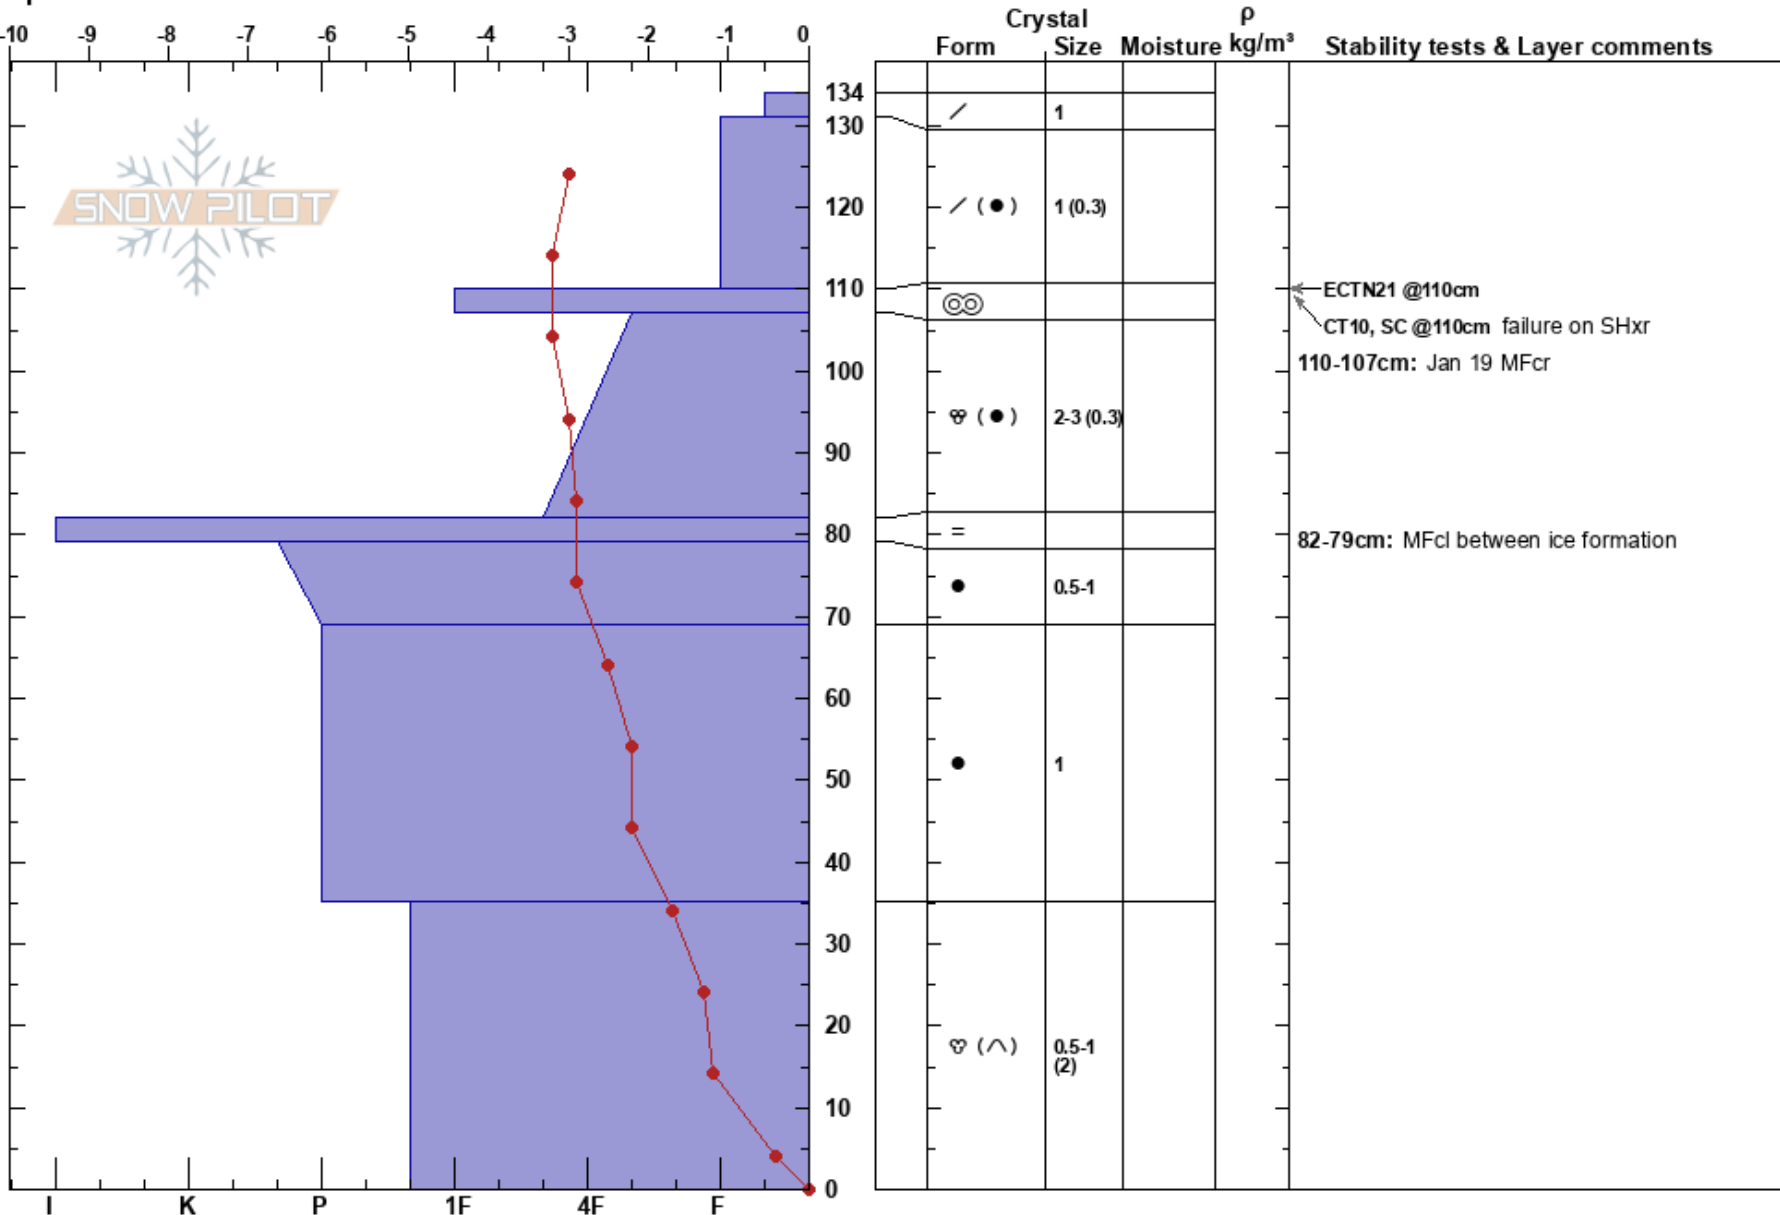

Mine Cr and Juliette  
 North Cascades  
 BC  
**Elevation:** 1500 m  
**Aspect:** NE  
**Specifics:**

Megan Burns  
 06/02/2023 - 11:30  
**Co-ord:** 49.68900N, -121.03200W  
**Slope Angle:** 28°  
**Wind Loading:**

**Stability:**  
**Air Temperature:** -0.9°C **PF:** 35  
**Sky Cover:** X  
**Precipitation:** S-1  
**Wind:** Calm

**HS:** 134  
**Layer Notes:**  
 110-107cm: Jan 19 MFcr  
 110-107cm: Problematic layer  
 82-79cm: MFcl between ice formation

**Notes:** Descr: 2m from cutblock and forest stand, mossy ground cover  
 Obj: investigate Jan 19 MFcr at 1500m  
 MB, LR