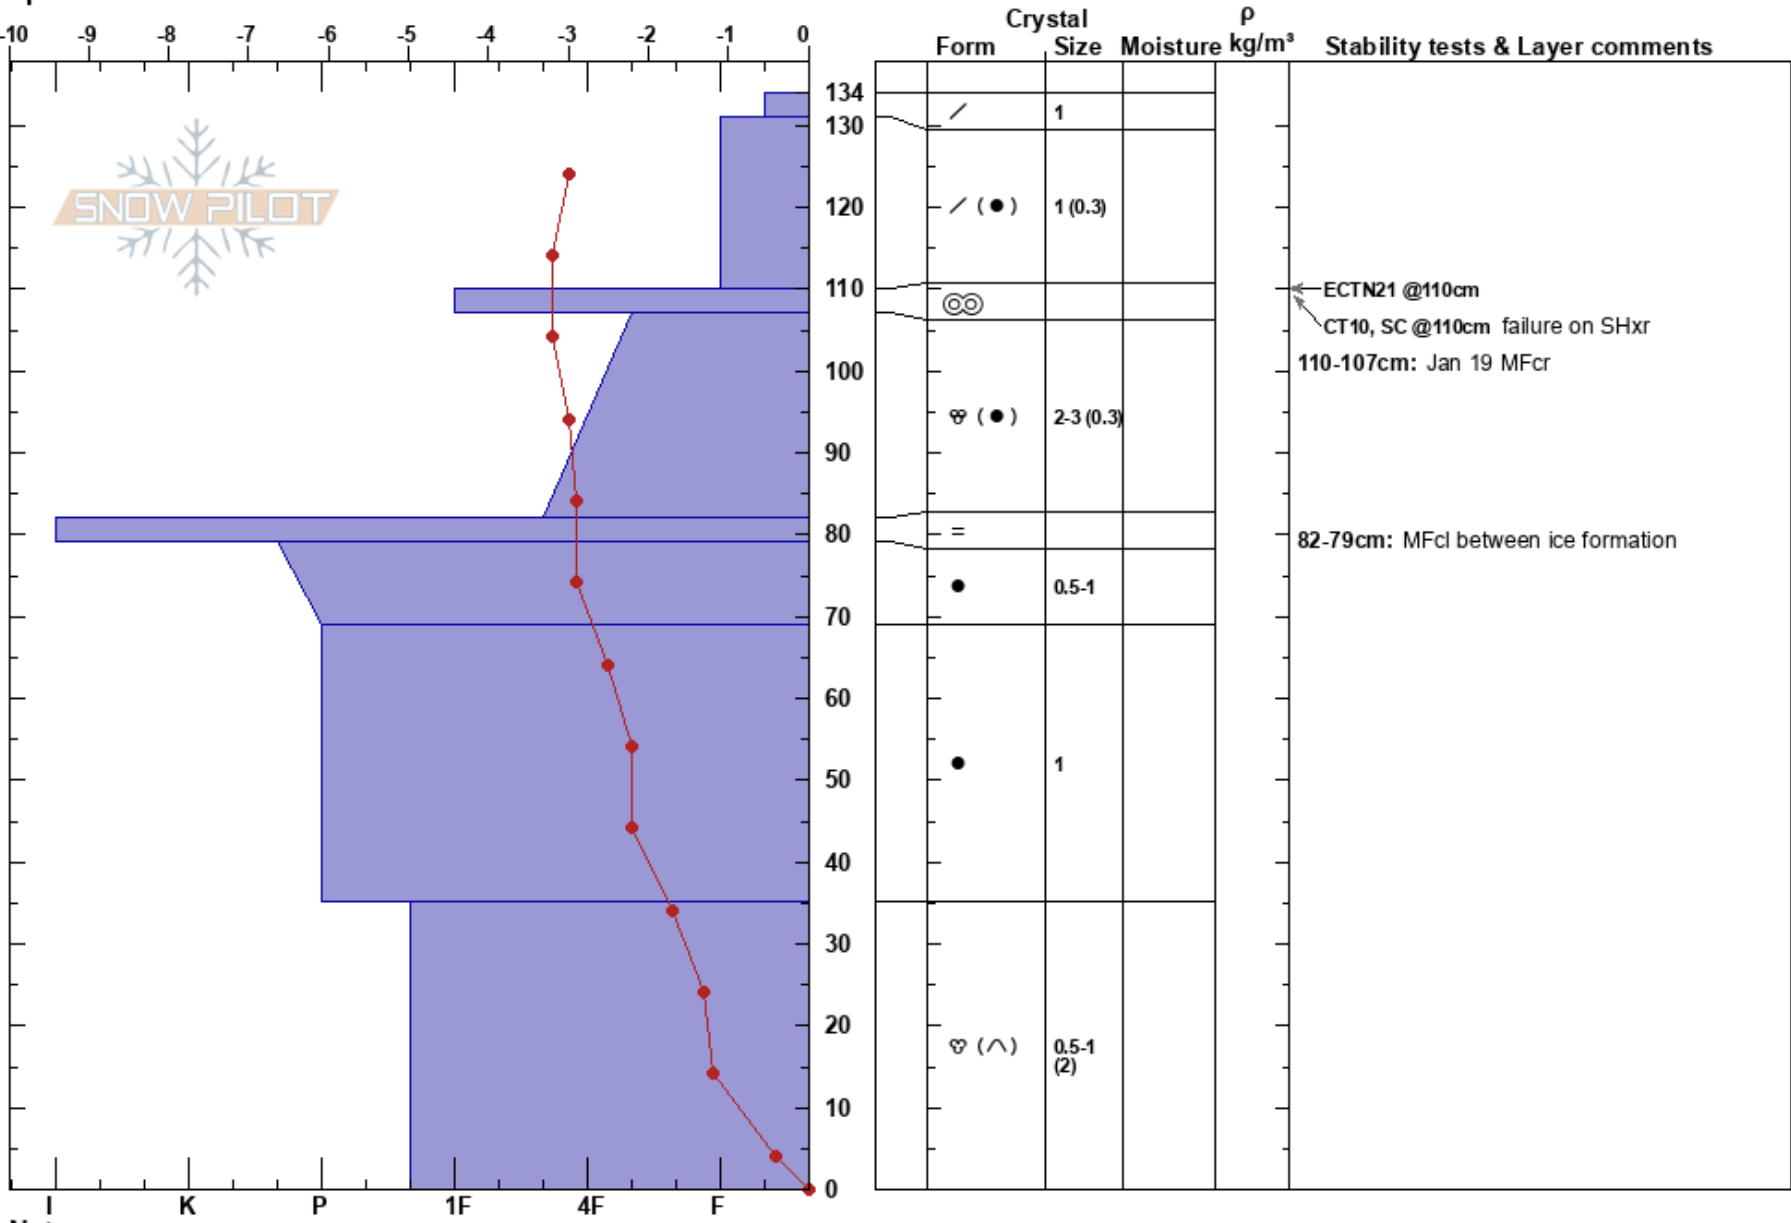

Mine Cr and Juliette
 North Cascades
 BC
 Elevation: 1500 m
 Aspect: NE
 Specifics:

Megan Burns
 06/02/2023 - 11:30
 Co-ord: 49.68900N, -121.03200W
 Slope Angle: 28°
 Wind Loading:

Stability:
 Air Temperature: -0.9°C PF: 35
 Sky Cover: X
 Precipitation: S-1
 Wind: Calm

HS: 134
 Layer Notes:
 110-107cm: Jan 19 MFcr
 110-107cm: Problematic layer
 82-79cm: MFcl between ice formation

Notes: Descr: 2m from cutblock and forest stand, mossy ground cover
 Obj: investigate Jan 19 MFcr at 1500m
 MB, LR