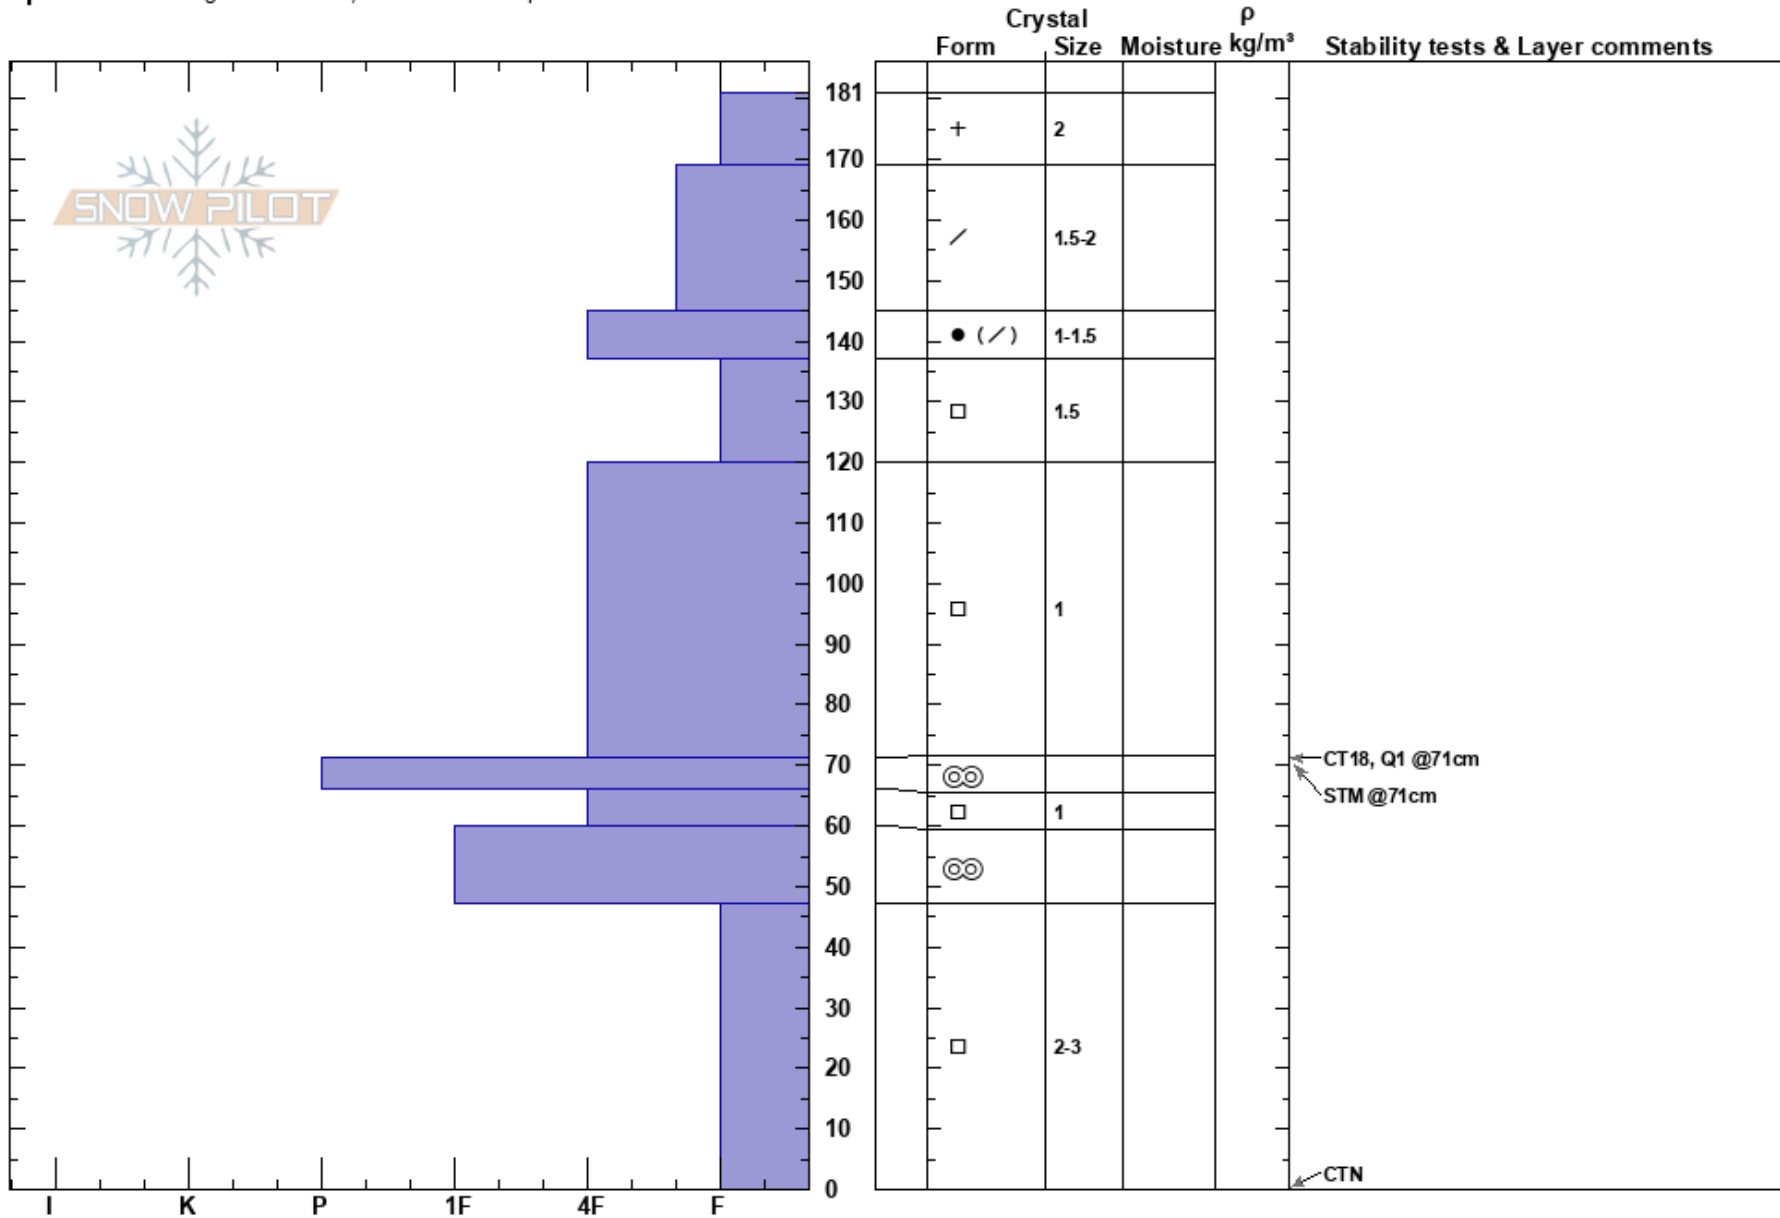

Tight Squeeze
 Bridger Range
 MT
 Elevation: 8210 ft
 Aspect: 102°
 Specifics: Pit dug in a Ski Area; Ski tracks on slope

Bridger Bowl
 02/05/2023 - 3:40pm
 Co-ord: 45.81453N, -110.92857W
 Slope Angle: 30°
 Wind Loading: no

Stability: **HS: 181**
 Air Temperature: **PF: 30**
 Sky Cover: OVC
 Precipitation: NO
 Wind: Calm

Layer Notes:

Notes: Ella