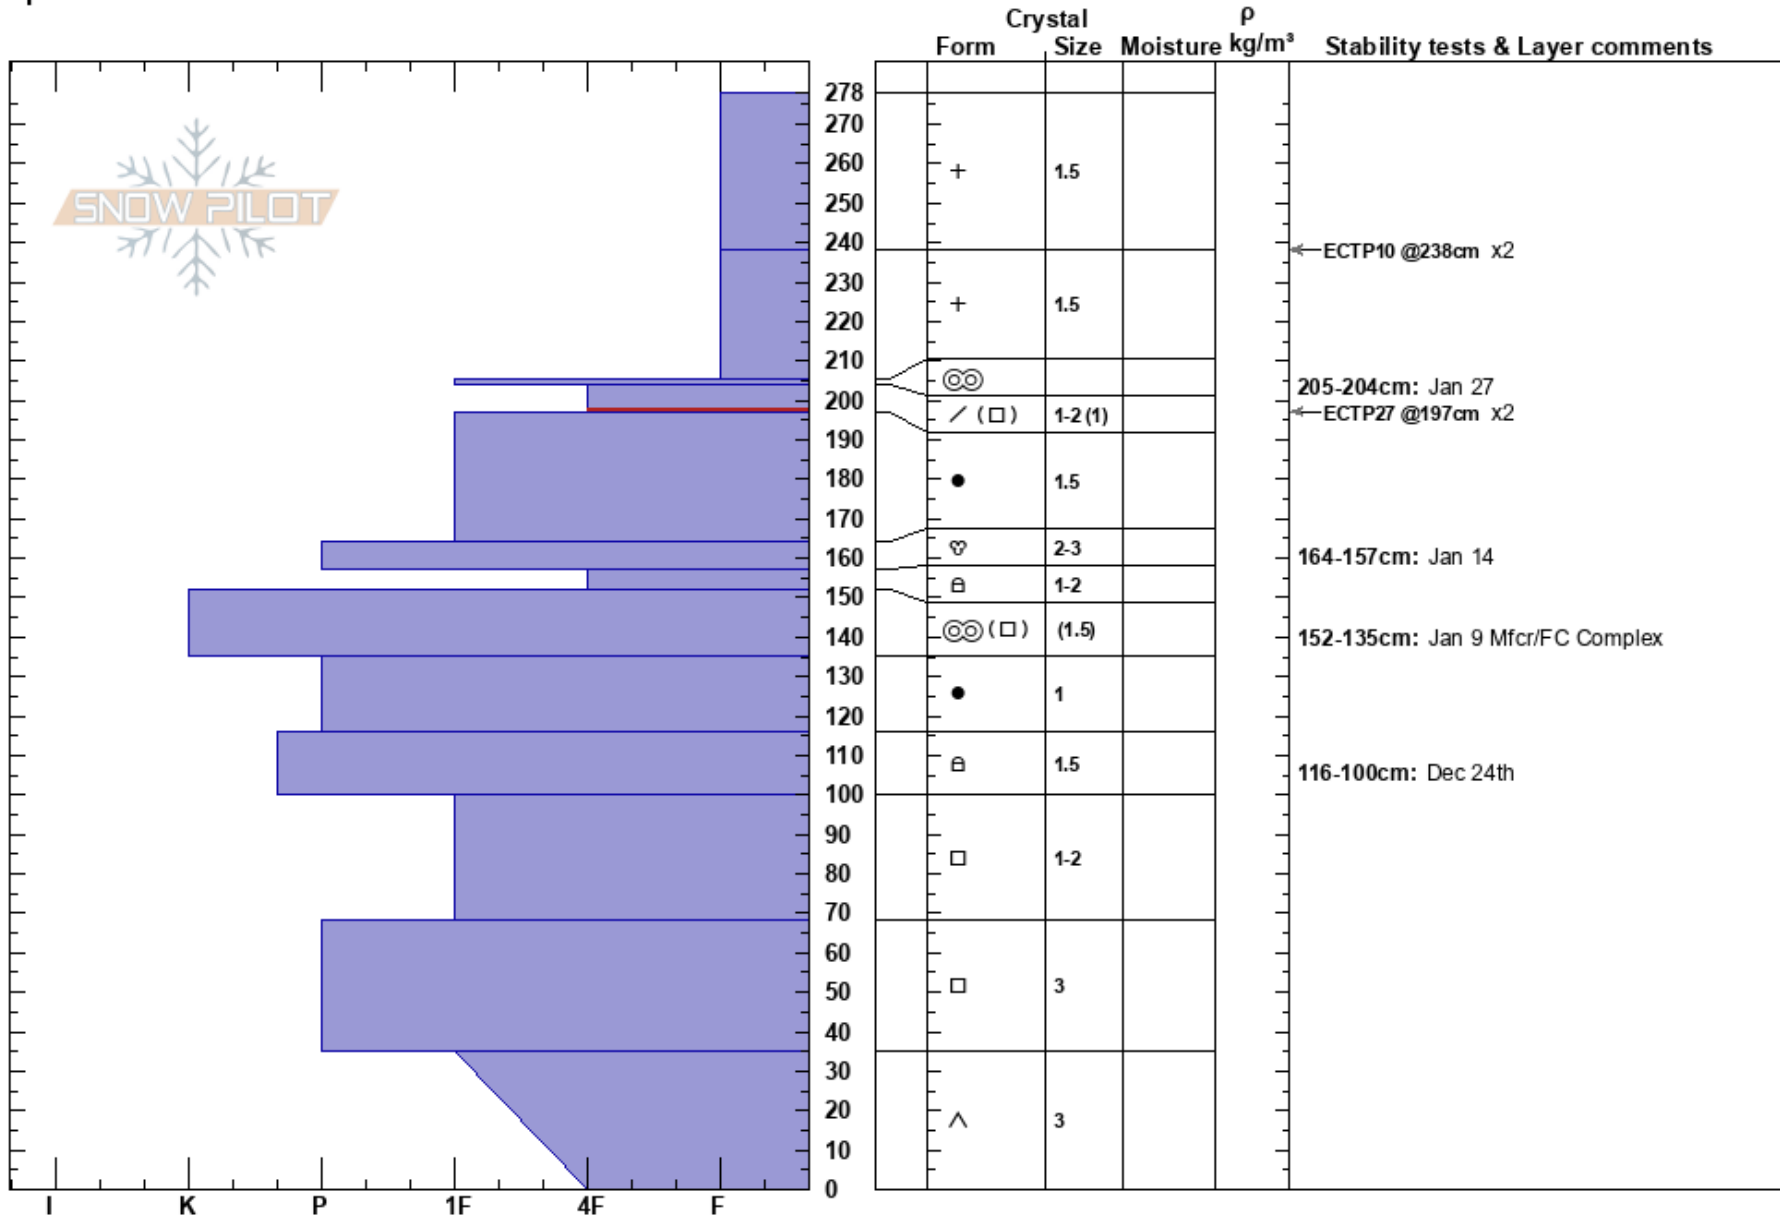

KP 137+800
 Misinchinka
 BC
 Elevation: 1100 m
 Aspect: E
 Specifics:

Trapper Gilowski
 03/02/2023 - 13:00
 Co-ord: 55.10696N, -122.10246W
 Slope Angle: 26°
 Wind Loading: yes

Stability:
 Air Temperature: 0°C
 Sky Cover: X
 Precipitation: S1
 Wind: SW Moderate

HS:278
 PF: 75
 Layer Notes:
 205-204cm: Jan 27
 204-197cm: Problematic layer
 164-157cm: Jan 14
 152-135cm: Jan 9 Mfcr/FC Complex
 116-100cm: Dec 24th

Notes: Open area in the trees, alder ground cover