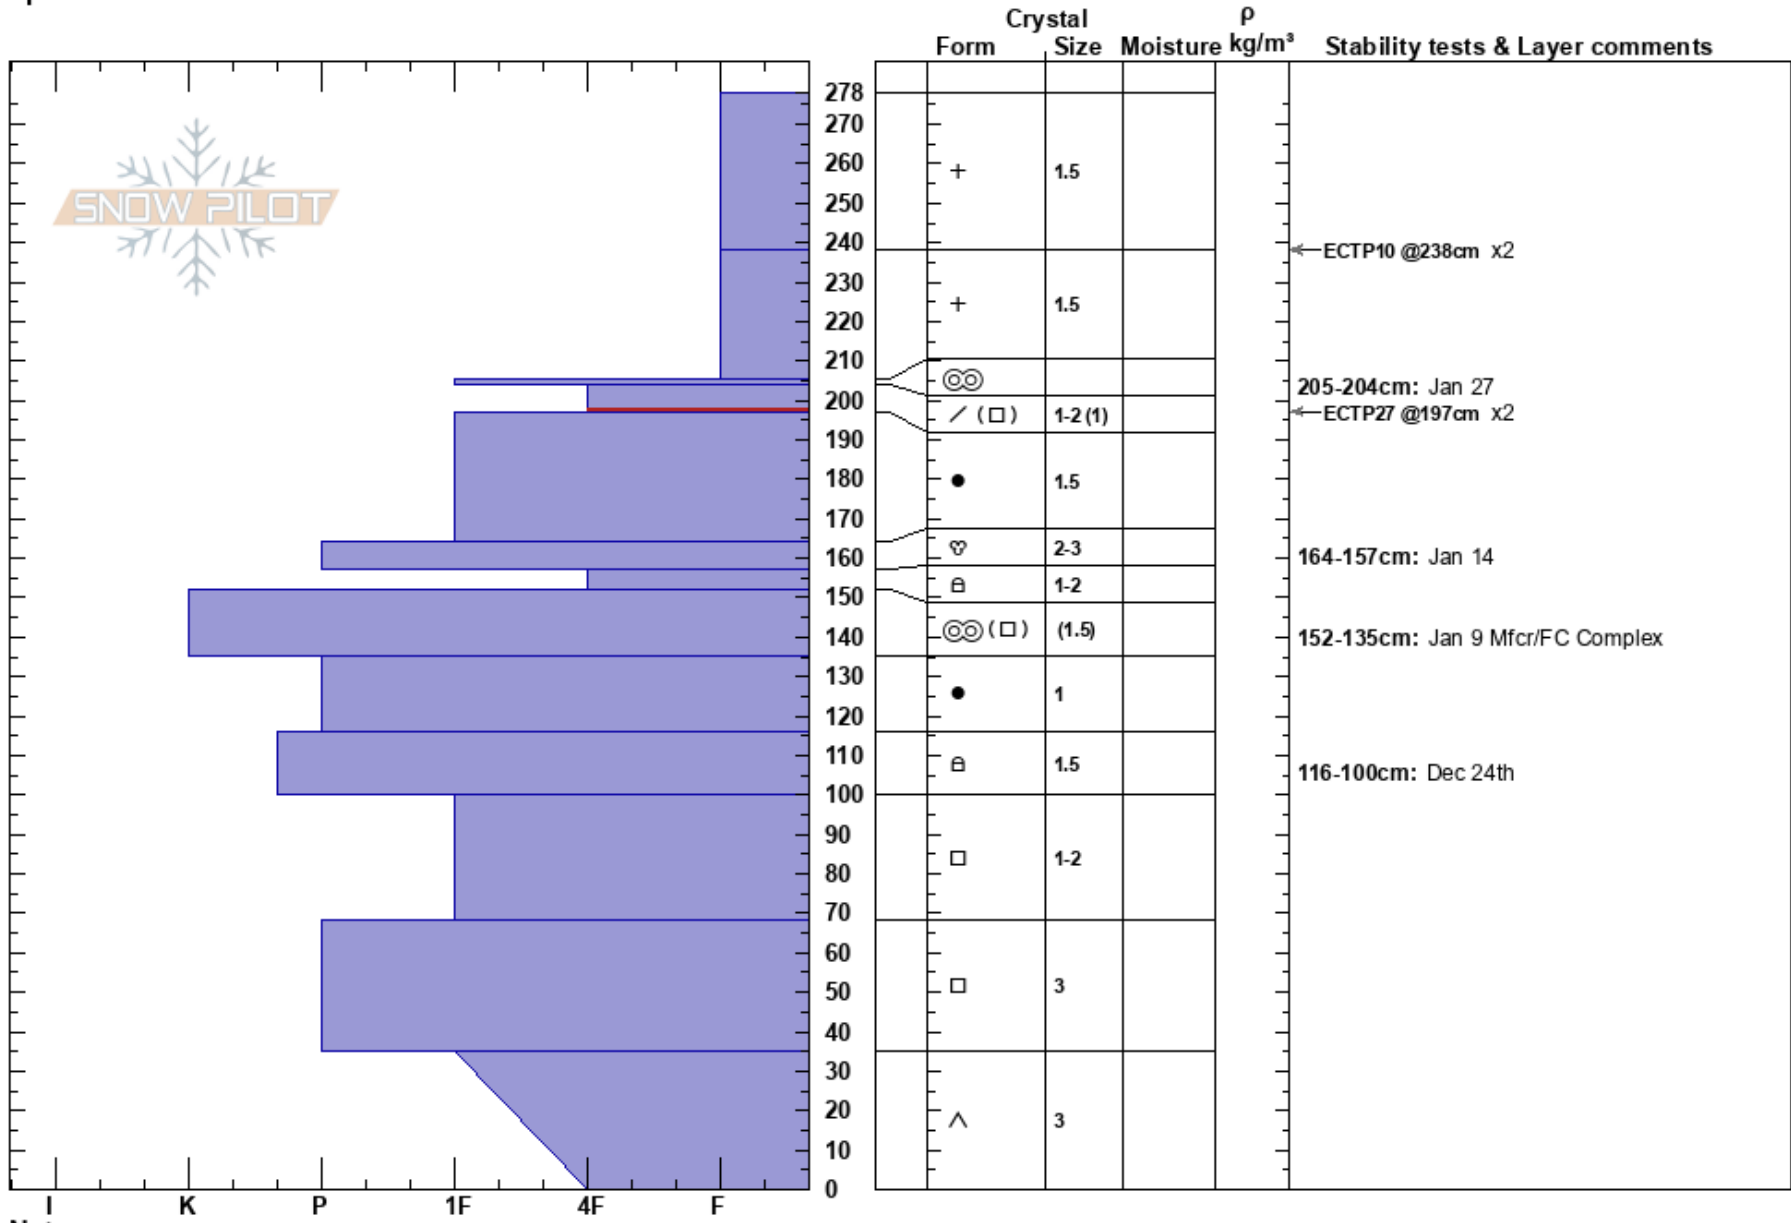

KP 137+800
 Misinchinka
 BC
 Elevation: 1100 m
 Aspect: E
 Specifics:

Trapper Gilowski
 03/02/2023 - 13:00
 Co-ord: 55.10696N, -122.10246W
 Slope Angle: 26°
 Wind Loading: yes

Stability:
 Air Temperature: 0°C
 Sky Cover: X
 Precipitation: S1
 Wind: SW Moderate

HS:278
 PF: 75
 Layer Notes:
 205-204cm: Jan 27
 204-197cm: Problematic layer
 164-157cm: Jan 14
 152-135cm: Jan 9 Mfcr/FC Complex
 116-100cm: Dec 24th

Notes: Open area in the trees, alder ground cover