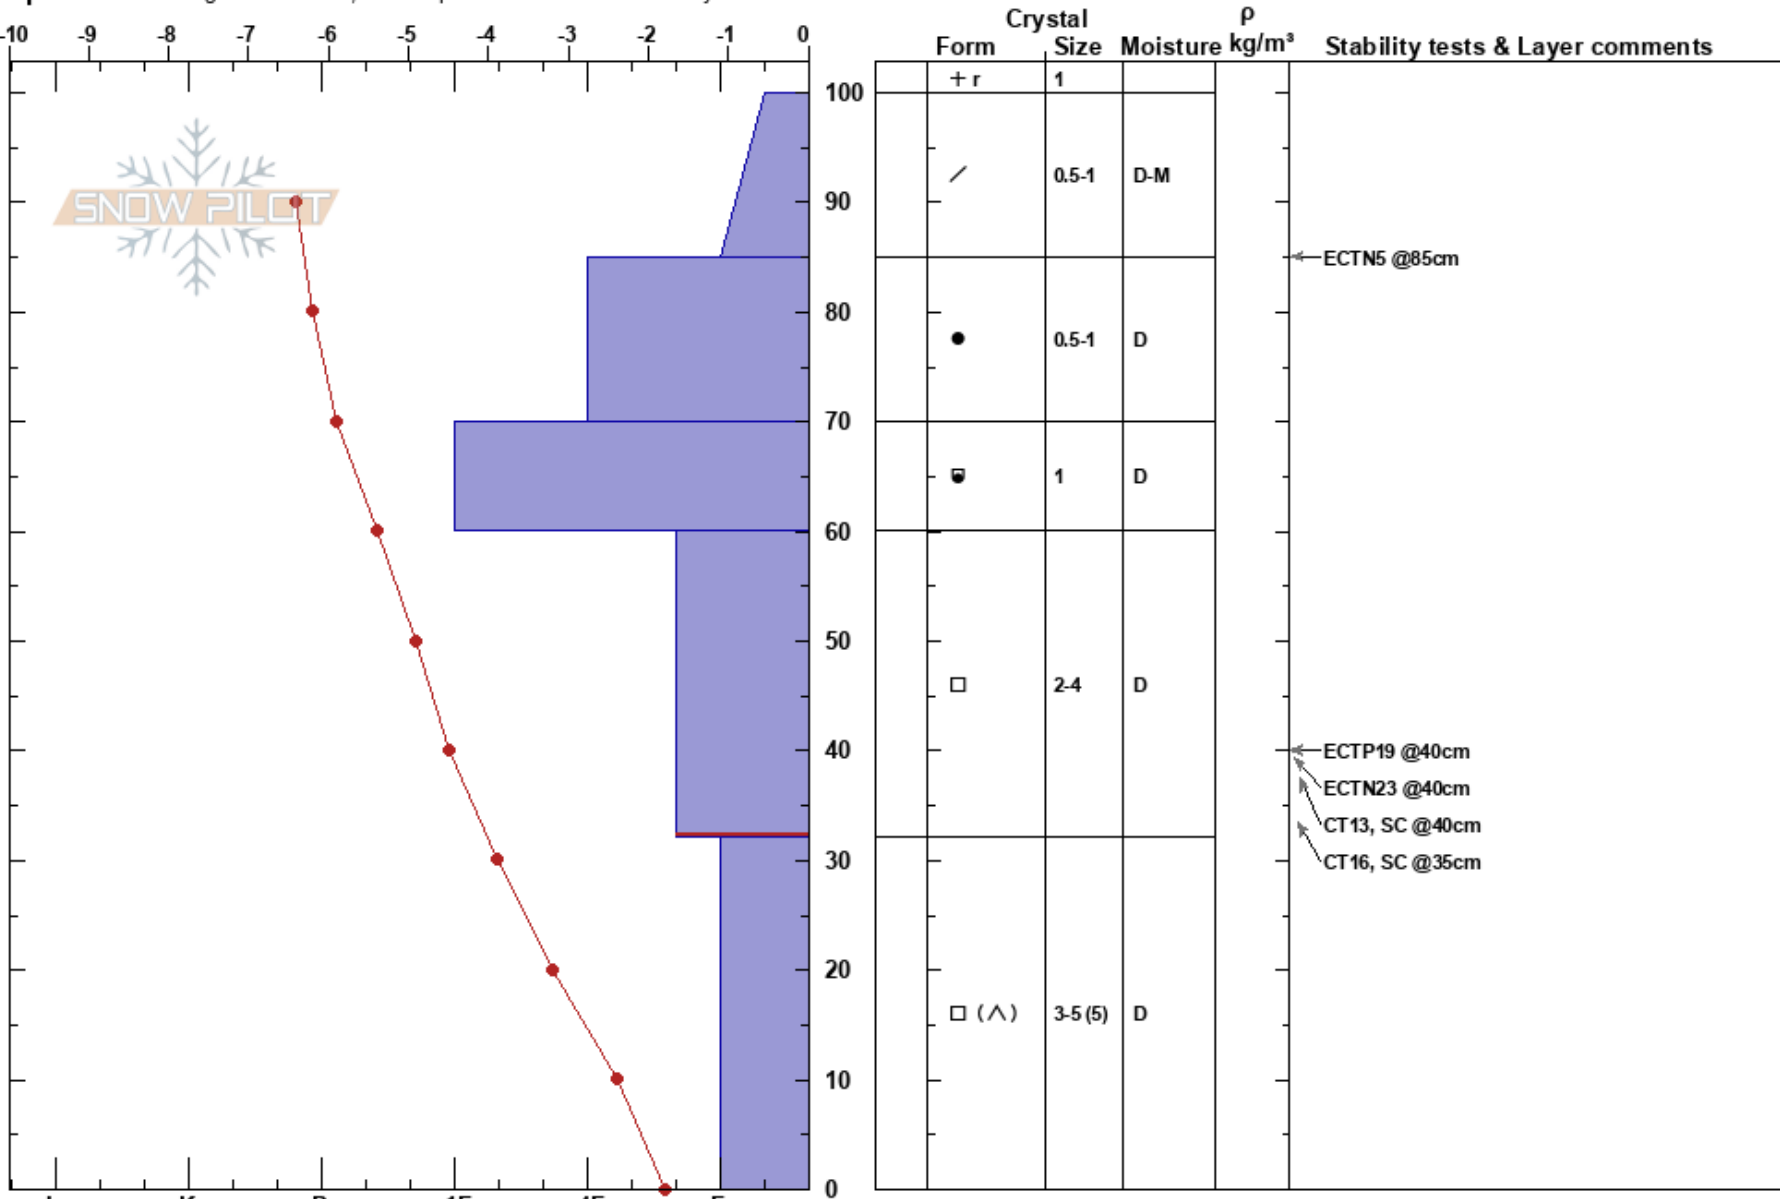

Liberty Shoulder Test  
 purcell  
 BC  
 Elevation: 2101 m  
 Aspect: NW

Kicking Horse Ski Patrol  
 06/02/2023 - 10:15  
 Co-ord: 51.27881N, -117.06772W  
 Slope Angle: 44°  
 Wind Loading:

Stability: **HS: 100**  
 Air Temperature: -6.2°C **PF: 95** 60-32cm: Problematic layer  
 Sky Cover: OVC **PS: 25**  
 Precipitation: S-1  
 Wind: W Light Breeze

Specifics: Pit dug in a Ski Area; Pit is representative of backcountry

Notes: ECTN @ 40 propagated 1/2 way across column before cracking upward to surface  
 ECTP @ 40 propagated with small step upward (8cm) non-planar collapse