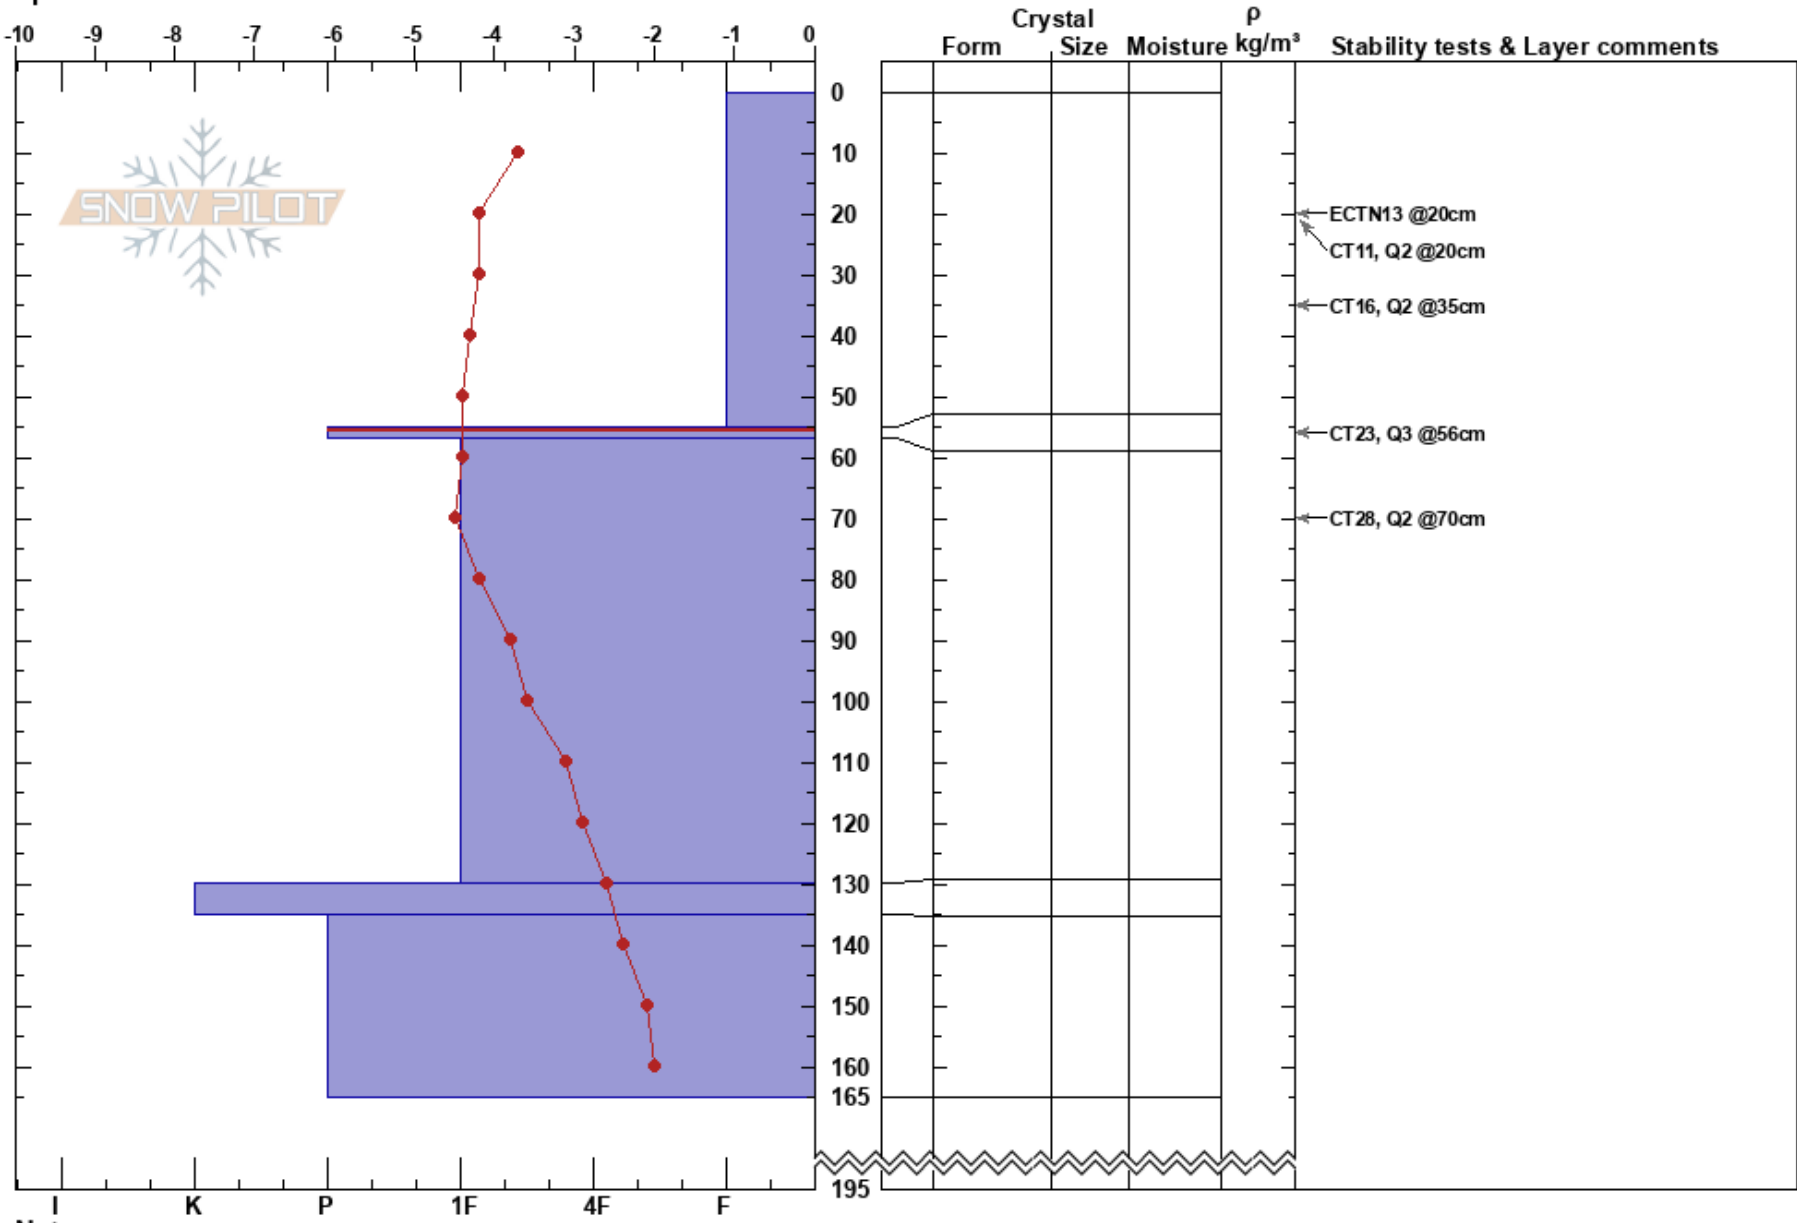

SelkirkLodge
 Selkirk Mtns
 ID
 Elevation: 6278 ft
 Aspect: W
 Specifics:

Triston Schwab
 02/06/2023 - 11:30am
 Co-ord: 48.38040N, -116.63605W
 Slope Angle:
 Wind Loading: no

Stability:
 Air Temperature:
 Sky Cover: X
 Precipitation:
 Wind: W Calm

HS: 195
 PF: 20 55-57cm: Problematic layer

Notes: