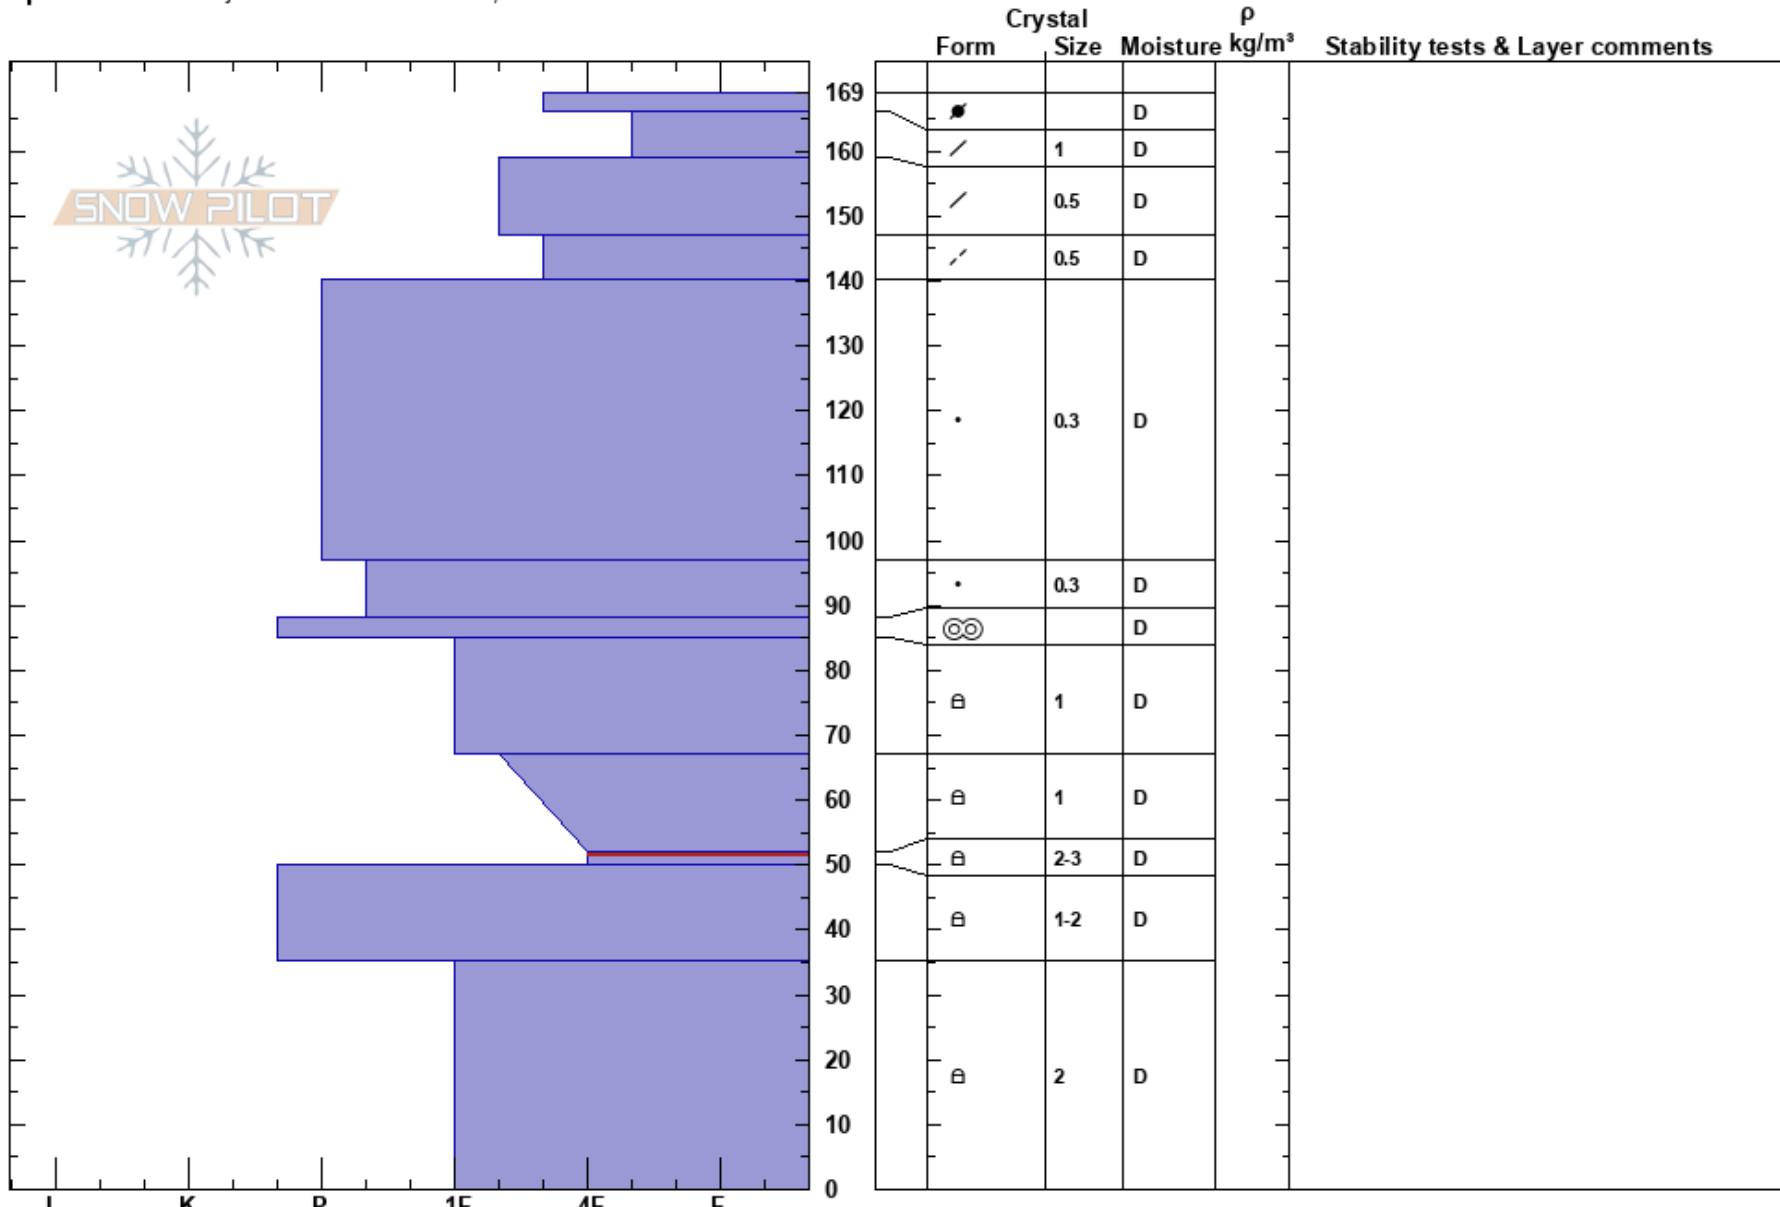

Cabin Creek Avalanche
 Madison Range-S
 MT

Doug Chabot-Admin
 01/03/2018 - 11:30am
 Co-ord: 44.92512N, -111.25505W
 Slope Angle: 35°
 Wind Loading: previous

Stability:
 Air Temperature: -3.1°C
 Sky Cover: CLR
 Precipitation: NO
 Wind: Calm

HS: 169
 Layer Notes:
 52-50cm: Problematic layer

Elevation: 8852 ft
 Aspect: 230°

Specifics: Pit is adjacent to avalanche: crown;

Notes: This pit was dug with Alex Marienthal near at the crown of an avalanche that killed a snowmobiler on 2 January 2018. Video of snowpit is online.