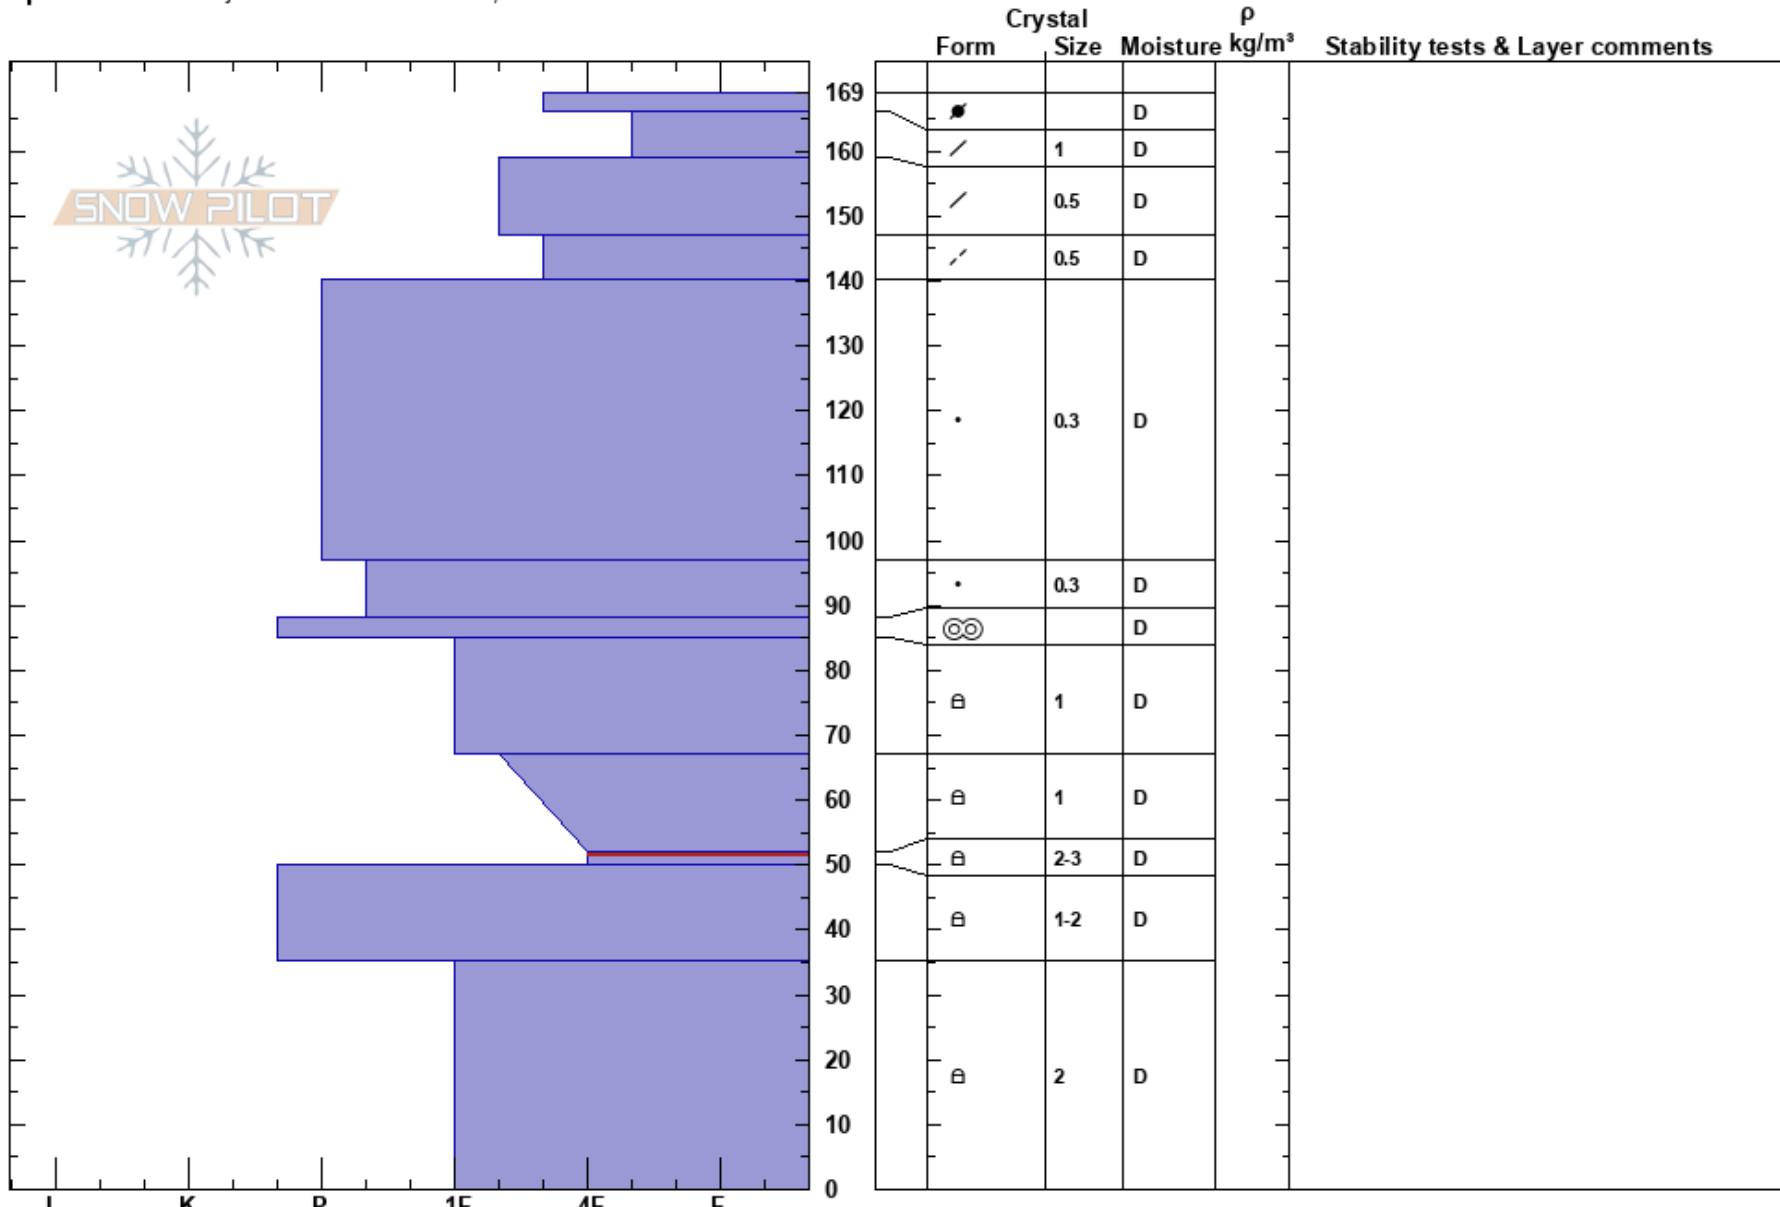

Cabin Creek Avalanche  
 Madison Range-S  
 MT

Doug Chabot-Admin  
 01/03/2018 - 11:30am  
 Co-ord: 44.92512N, -111.25505W  
 Slope Angle: 35°  
 Wind Loading: previous

Stability:  
 Air Temperature: -3.1°C  
 Sky Cover: CLR  
 Precipitation: NO  
 Wind: Calm

HS: 169  
 Layer Notes:  
 52-50cm: Problematic layer

Elevation: 8852 ft  
 Aspect: 230°

Specifics: Pit is adjacent to avalanche: crown;

Notes: This pit was dug with Alex Marienthal near at the crown of an avalanche that killed a snowmobiler on 2 January 2018. Video of snowpit is online.