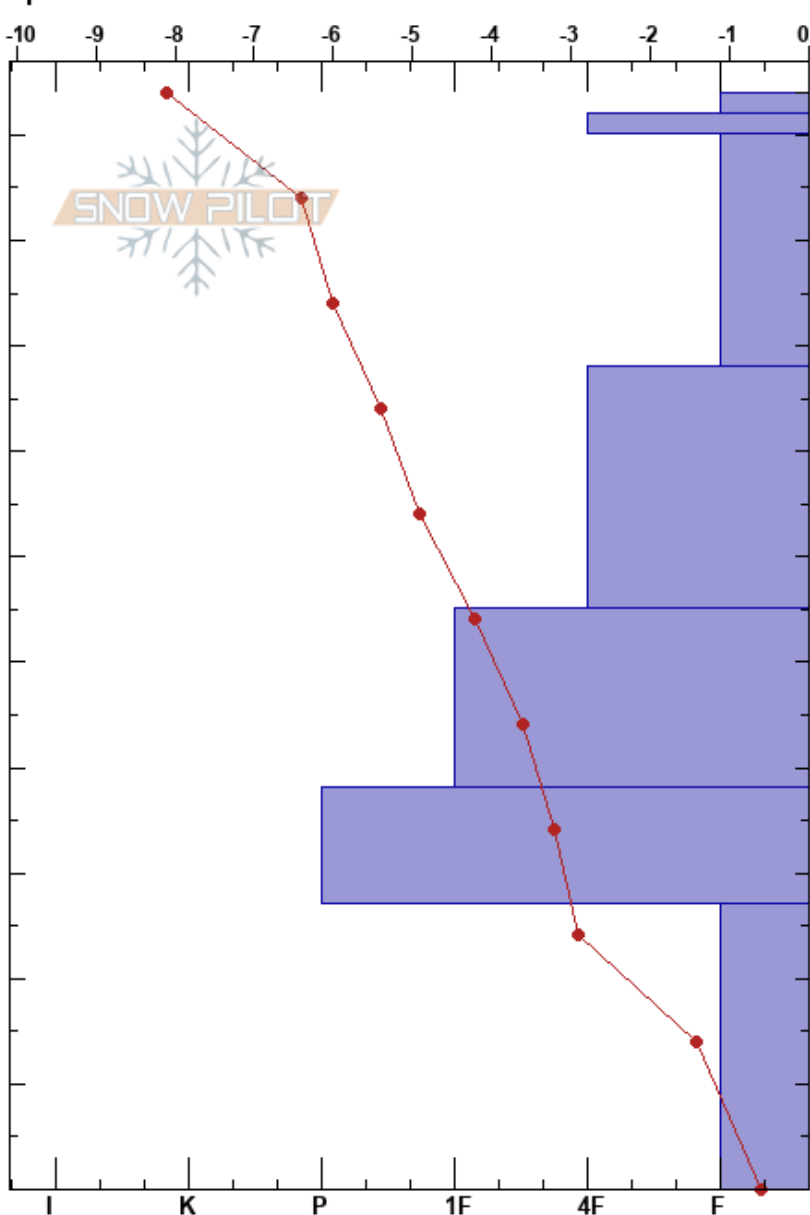

KP21
 Crested Butte
 CO
 Elevation: 2853 m
 Aspect: S
 Specifics:

Daniel Hogan
 02/06/2023 - 10:12am
 Co-ord: 38.94156N, -106.97282W
 Slope Angle: 4°
 Wind Loading:

Stability:
 Air Temperature: -8°C
 Sky Cover: FEW
 Precipitation: NO
 Wind: NW Moderate

HS: 104
 Layer Notes:
 104-102cm: New snow
 102-100cm: Wind packed layer

Form	Crystal		Moisture	ρ kg/m³	Stability tests & Layer comments
	Size	Moisture			
*	1-3				104-102cm: New snow
•	1-2			183	102-100cm: Wind packed layer
/ (•)	0.5-1			242	
				270	
•				298	
				343	
•	0.5-1			436	
				313	
•	0.3-1			343	
				343	
⊖	2-6				

Notes: IR Temperature: -8.1 C @ 1012
 Thermometer Temperature: -9.5 C @ 1012