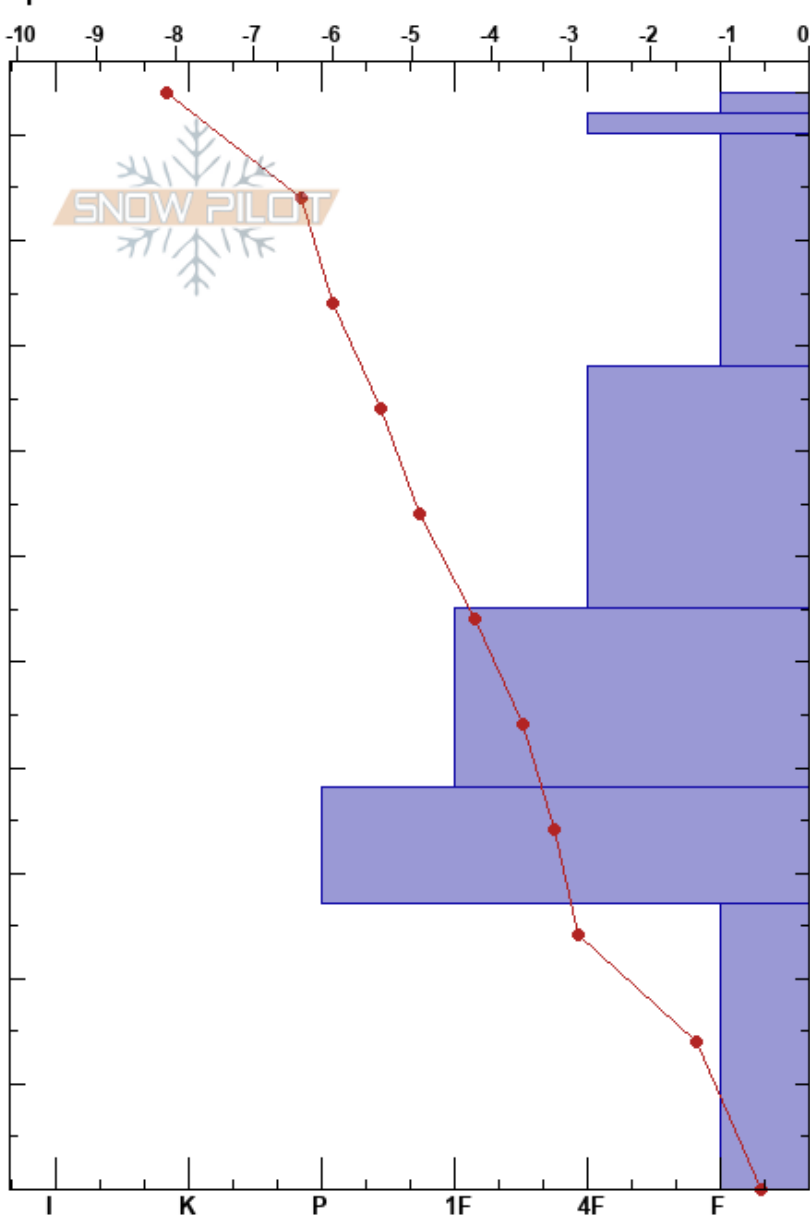

KP21  
 Crested Butte  
 CO  
 Elevation: 2853 m  
 Aspect: S  
 Specifics:

Daniel Hogan  
 02/06/2023 - 10:12am  
 Co-ord: 38.94156N, -106.97282W  
 Slope Angle: 4°  
 Wind Loading:

Stability:  
 Air Temperature: -8°C  
 Sky Cover: FEW  
 Precipitation: NO  
 Wind: NW Moderate

HS: 104  
 Layer Notes:  
 104-102cm: New snow  
 102-100cm: Wind packed layer

Form	Crystal		Moisture	$\rho$ kg/m <sup>3</sup>	Stability tests & Layer comments
	Size				
*	1-3				104-102cm: New snow 102-100cm: Wind packed layer
•	1-2			183	
/ (•)	0.5-1			242	
				270	
•				298	
				343	
•	0.5-1			436	
				313	
•	0.3-1			343	
				343	
⊖	2-6				

Notes: IR Temperature: -8.1 C @ 1012  
 Thermometer Temperature: -9.5 C @ 1012