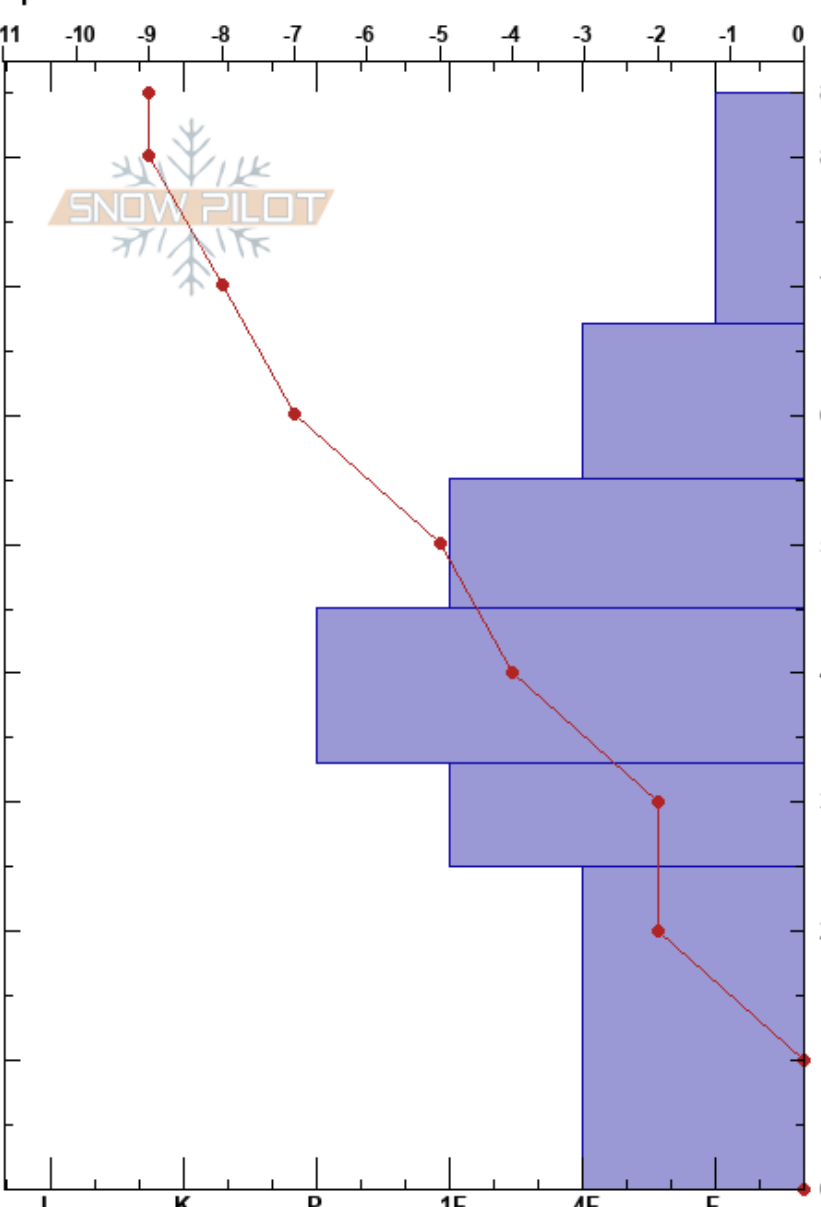

Snowy Range Ski Area
 Snowy Range
 WY
 Elevation: 9120 ft
 Aspect: SE
 Specifics:

Myron Allen
 01/29/2023 - 11:30am
 Co-ord: 41.34143N, -106.18438W
 Slope Angle: 15°
 Wind Loading: no

Stability: **HS:85** **PS: 15** 25-0cm: Problematic layer
 Air Temperature: -9°C
 Sky Cover: OVC
 Precipitation: S1
 Wind: W Calm

Form	Crystal		ρ kg/m ³	Stability tests & Layer comments
	Size	Moisture		
/	1			
/	1			← CT15, Q2 @79cm
⊖	1(1)			
⊖	1			
⊖	(1)			
⊖	1			
□	1			← ECTX

Notes: Near road south of patrol building, not on a ski trail, representative of backcountry conditions.