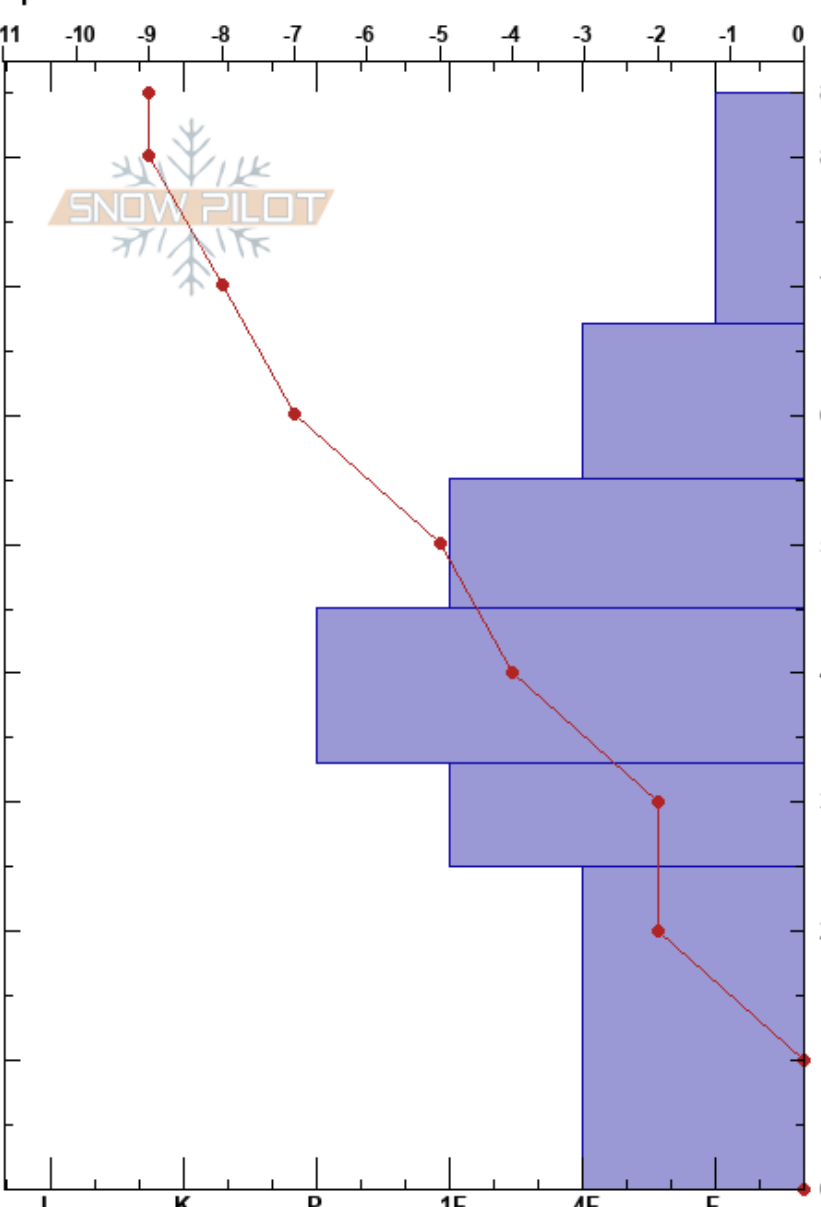

Snowy Range Ski Area
 Snowy Range
 WY
 Elevation: 9120 ft
 Aspect: SE
 Specifics:

Myron Allen
 01/29/2023 - 11:30am
 Co-ord: 41.34143N, -106.18438W
 Slope Angle: 15°
 Wind Loading: no

Stability: **HS:85**
 Air Temperature: -9°C
 Sky Cover: OVC
 Precipitation: S1
 Wind: W Calm
PS: 15 25-0cm: Problematic layer

Form	Crystal		Moisture	ρ kg/m ³	Stability tests & Layer comments
	Size				
/	1				
/	1				← CT15, Q2 @79cm
⊖	1(1)				
⊖	1				
⊖	(1)				
⊖	1				
□	1				← ECTX

Notes: Near road south of patrol building, not on a ski trail, representative of backcountry conditions.