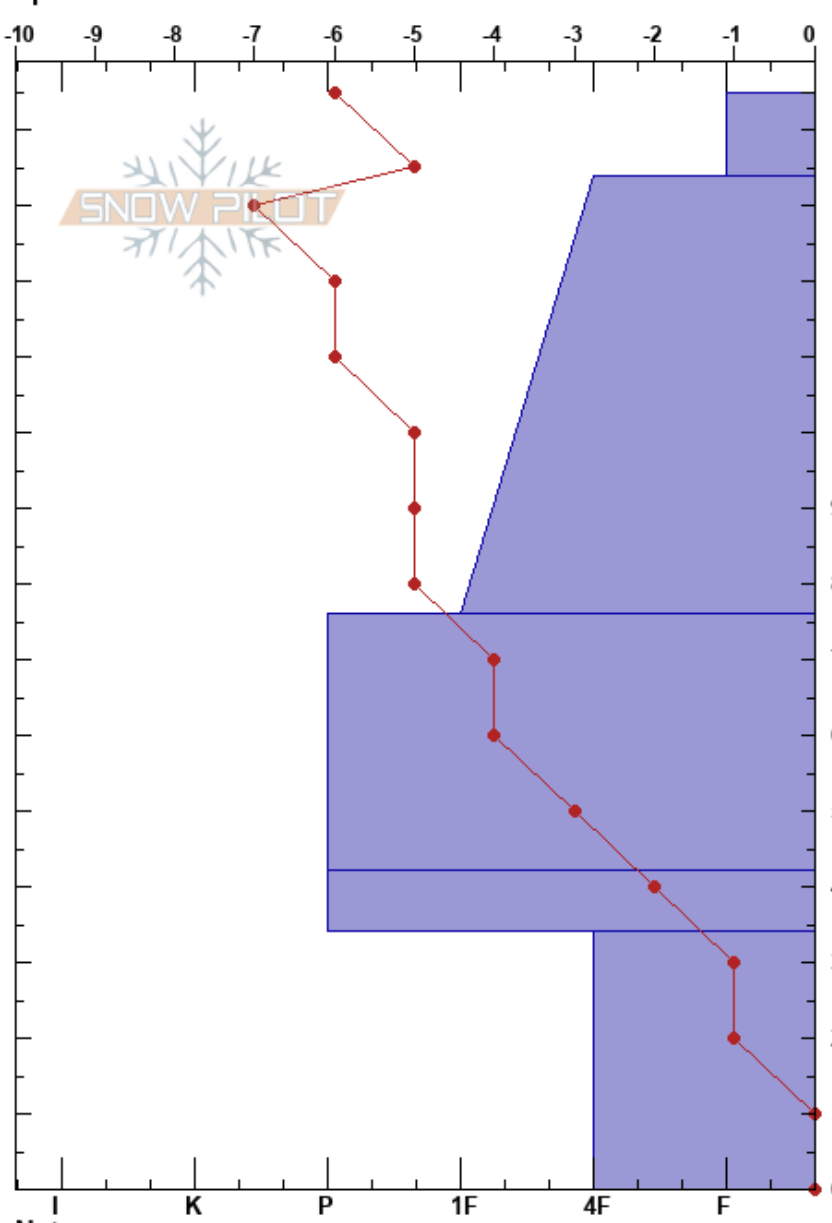

Green Rock area
 Snowy Range
 WY
 Elevation: 9852 ft
 Aspect: S
 Specifics:

Myron Allen
 02/05/2023 - 3:30pm
 Co-ord: 41.34673N, -106.21882W
 Slope Angle: 10°
 Wind Loading: no

Stability: Good
 Air Temperature: -6°C
 Sky Cover: BKN
 Precipitation: NO
 Wind: W Calm
 HS: 145
 PF: 26 34-0cm: Problematic layer
 PS: 12

Form	Crystal Size	Moisture	ρ kg/m ³	Stability tests & Layer comments
/	0.5			
/	0.5			
.	0.3			← CT17, Q2 @134cm ← ECTN12 @134cm
.	0.5			
.	1			← CT22, Q3 @34cm Sudden Collapse
□	1			

Notes: North of snow stake on Barber Lake Trail.