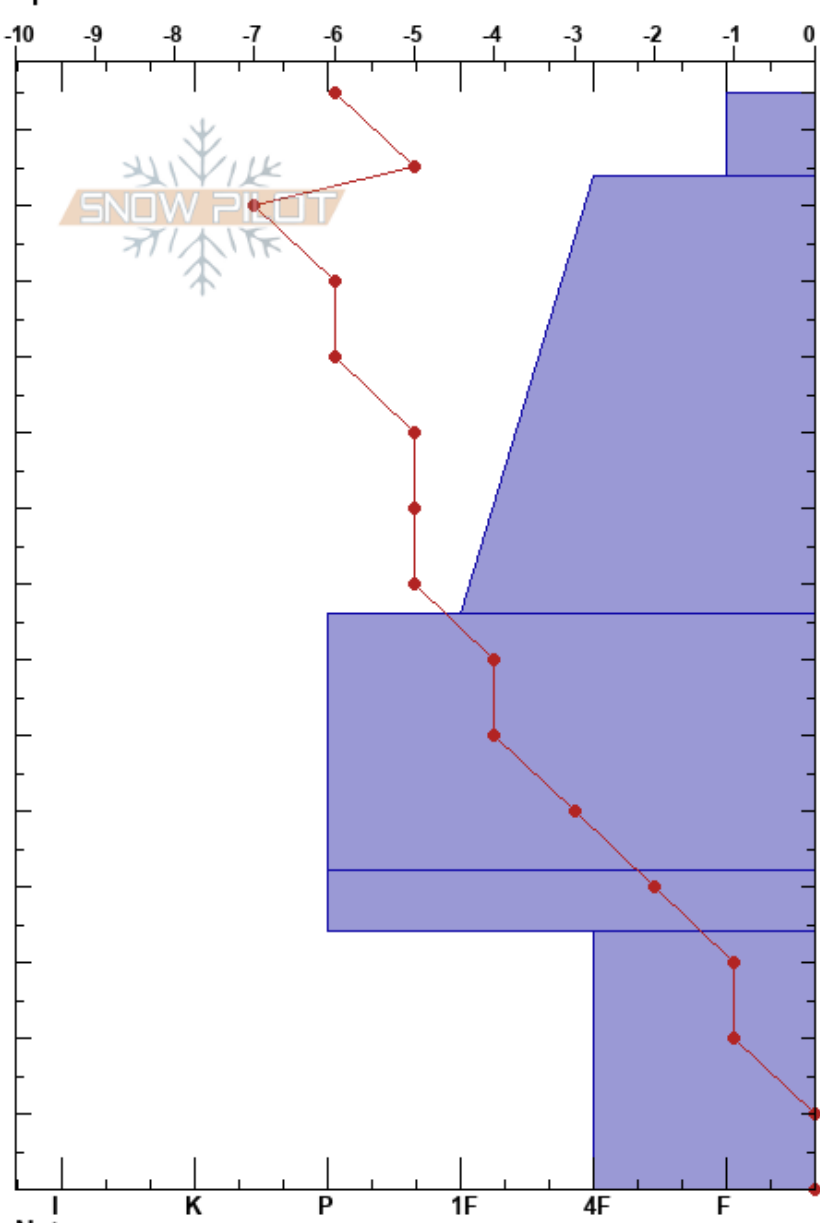

Green Rock area
 Snowy Range
 WY
 Elevation: 9852 ft
 Aspect: S
 Specifics:

Myron Allen
 02/05/2023 - 3:30pm
 Co-ord: 41.34673N, -106.21882W
 Slope Angle: 10°
 Wind Loading: no

Stability: Good
 Air Temperature: -6°C
 Sky Cover: BKN
 Precipitation: NO
 Wind: W Calm
 HS: 145
 PF: 26 34-0cm: Problematic layer
 PS: 12

Form	Crystal Size	Moisture	ρ kg/m ³	Stability tests & Layer comments
/	0.5			
/	0.5			
				← CT17, Q2 @134cm ← ECTN12 @134cm
•	0.3			
•	0.5			
•	1			← CT22, Q3 @34cm Sudden Collapse
□	1			

Notes: North of snow stake on Barber Lake Trail.