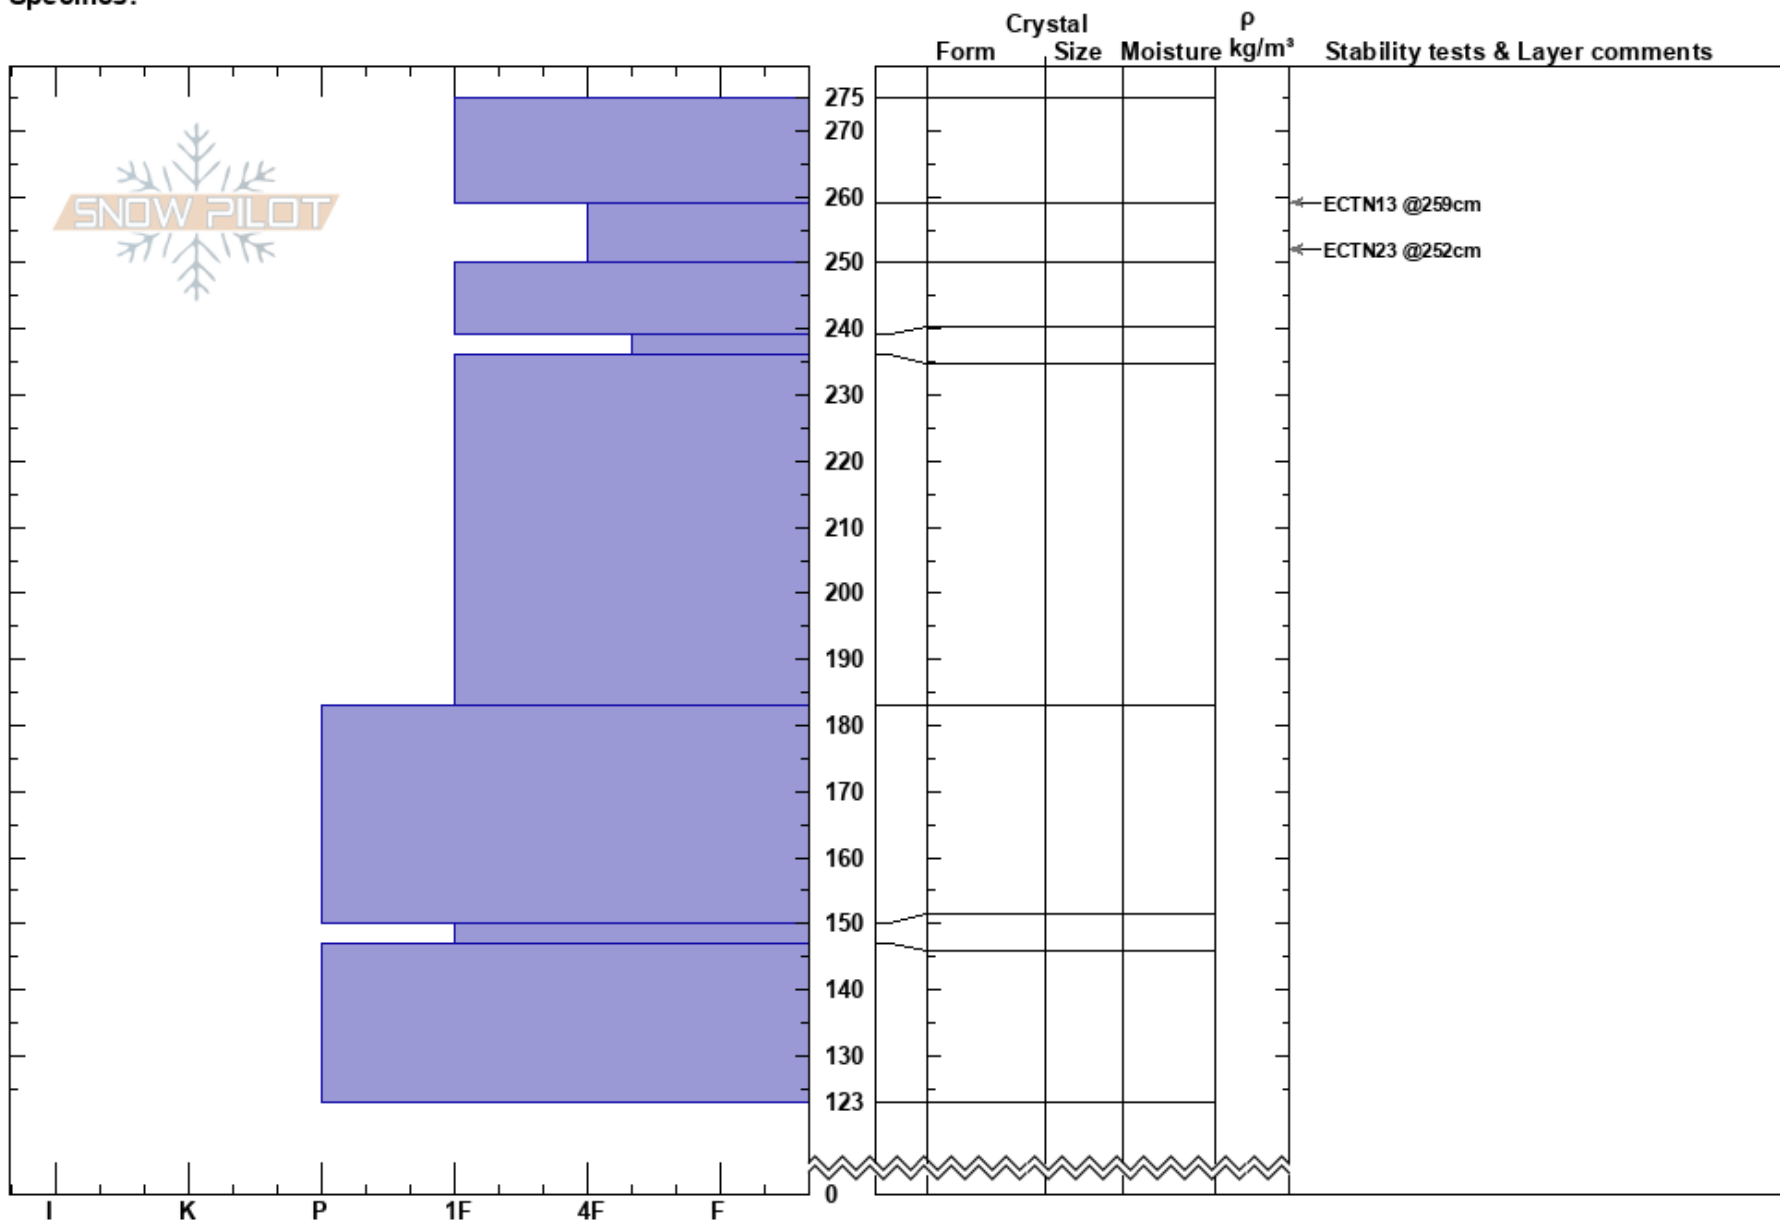

Caribou 5Feb2023
Front Range
CO
Elevation: 10192 ft
Aspect: 113°
Specifics:

Michael Gapuz
02/05/2023 - 12:00pm
Co-ord: 39.98216N, -105.59543W
Slope Angle: 25°
Wind Loading:

Stability: **HS:275**
Air Temperature: 40°F
Sky Cover: FEW
Precipitation: NO
Wind: Light Breeze
239-236cm: Problematic layer

Notes: Pit dug on small, heavily wind loaded slope