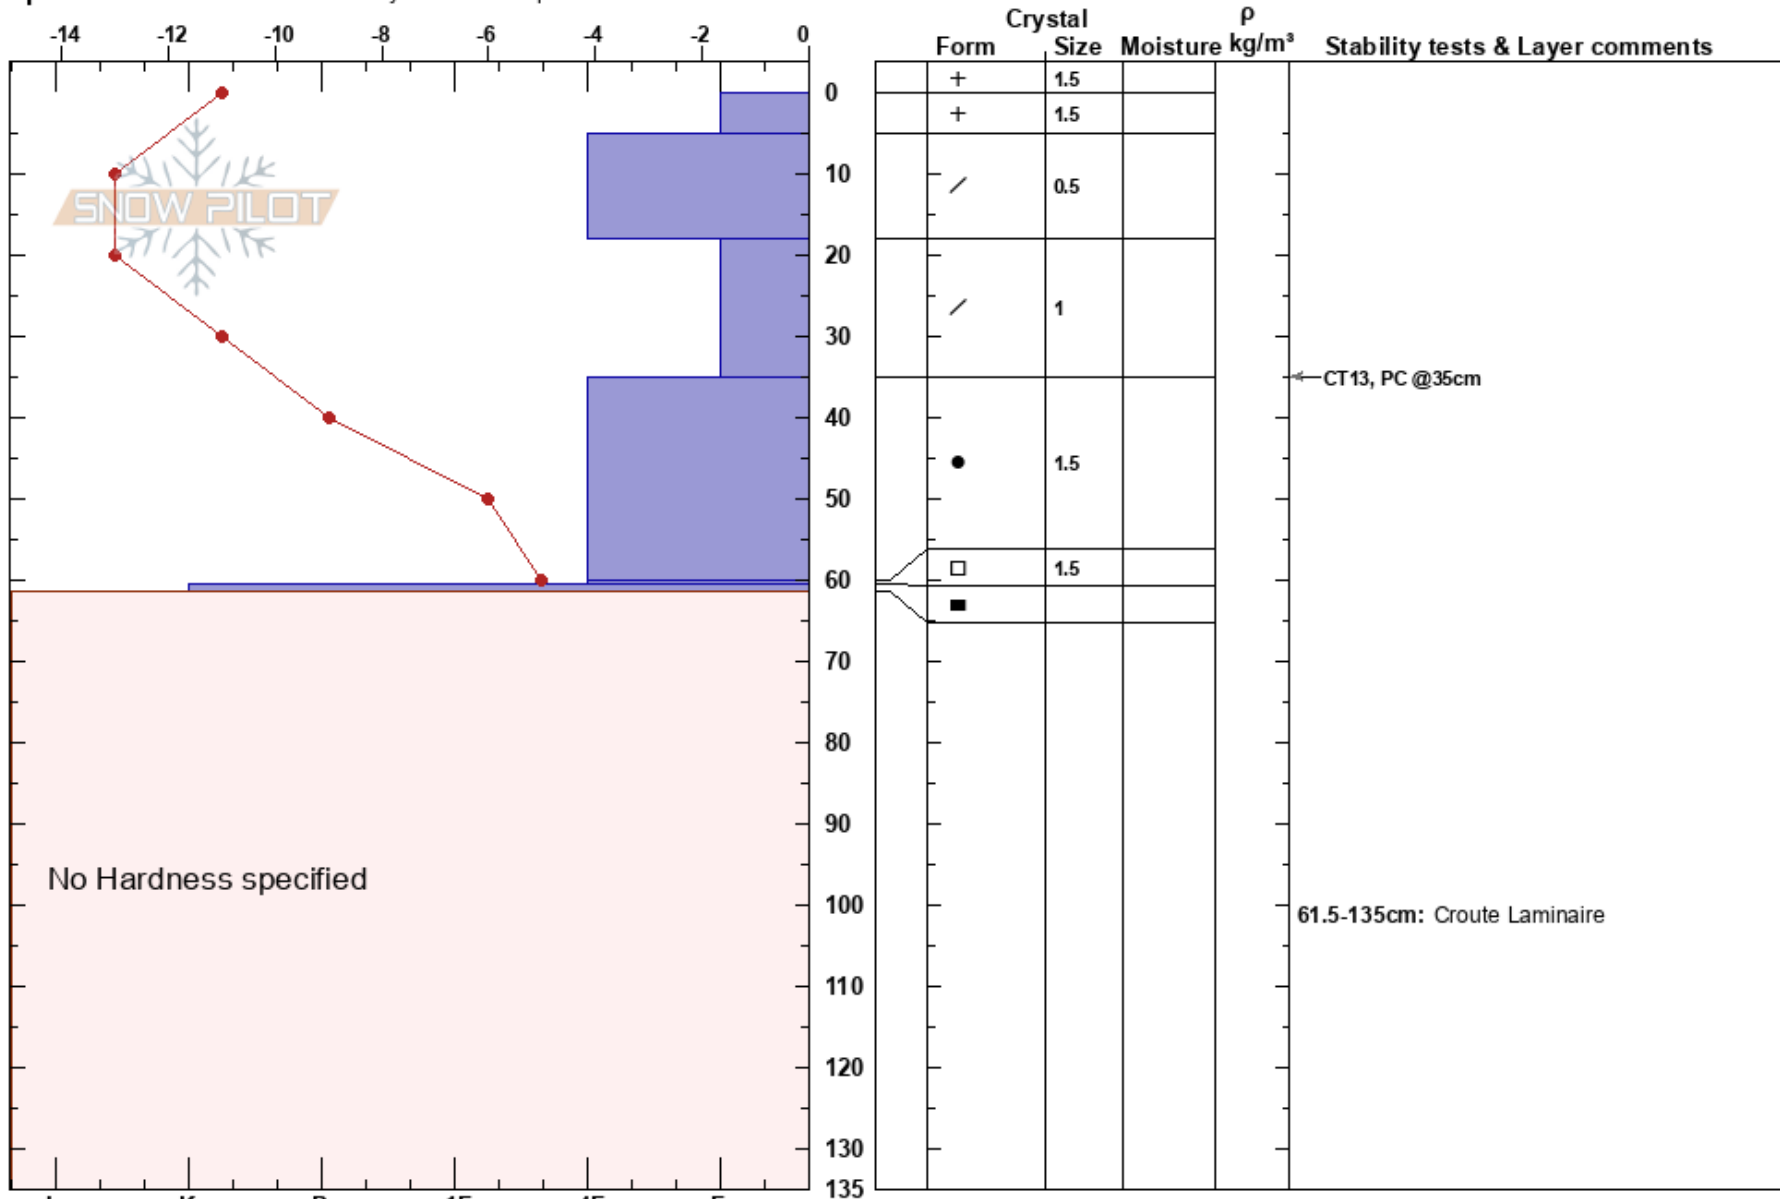

60-60.5cm: Problematic layer

Quebec

Co-ord:

Sky Cover: OVC

PS: 20

61.5-135cm: Croute Laminaire

Elevation: 560 m

Slope Angle: 35°

Precipitation: S-1

Aspect: N

Wind Loading:

Wind: Calm

Specifics: Recent avalanche activity on similar slopes

SNOW PILOT

No Hardness specified

Notes: Foret de boulot relativement dégagée