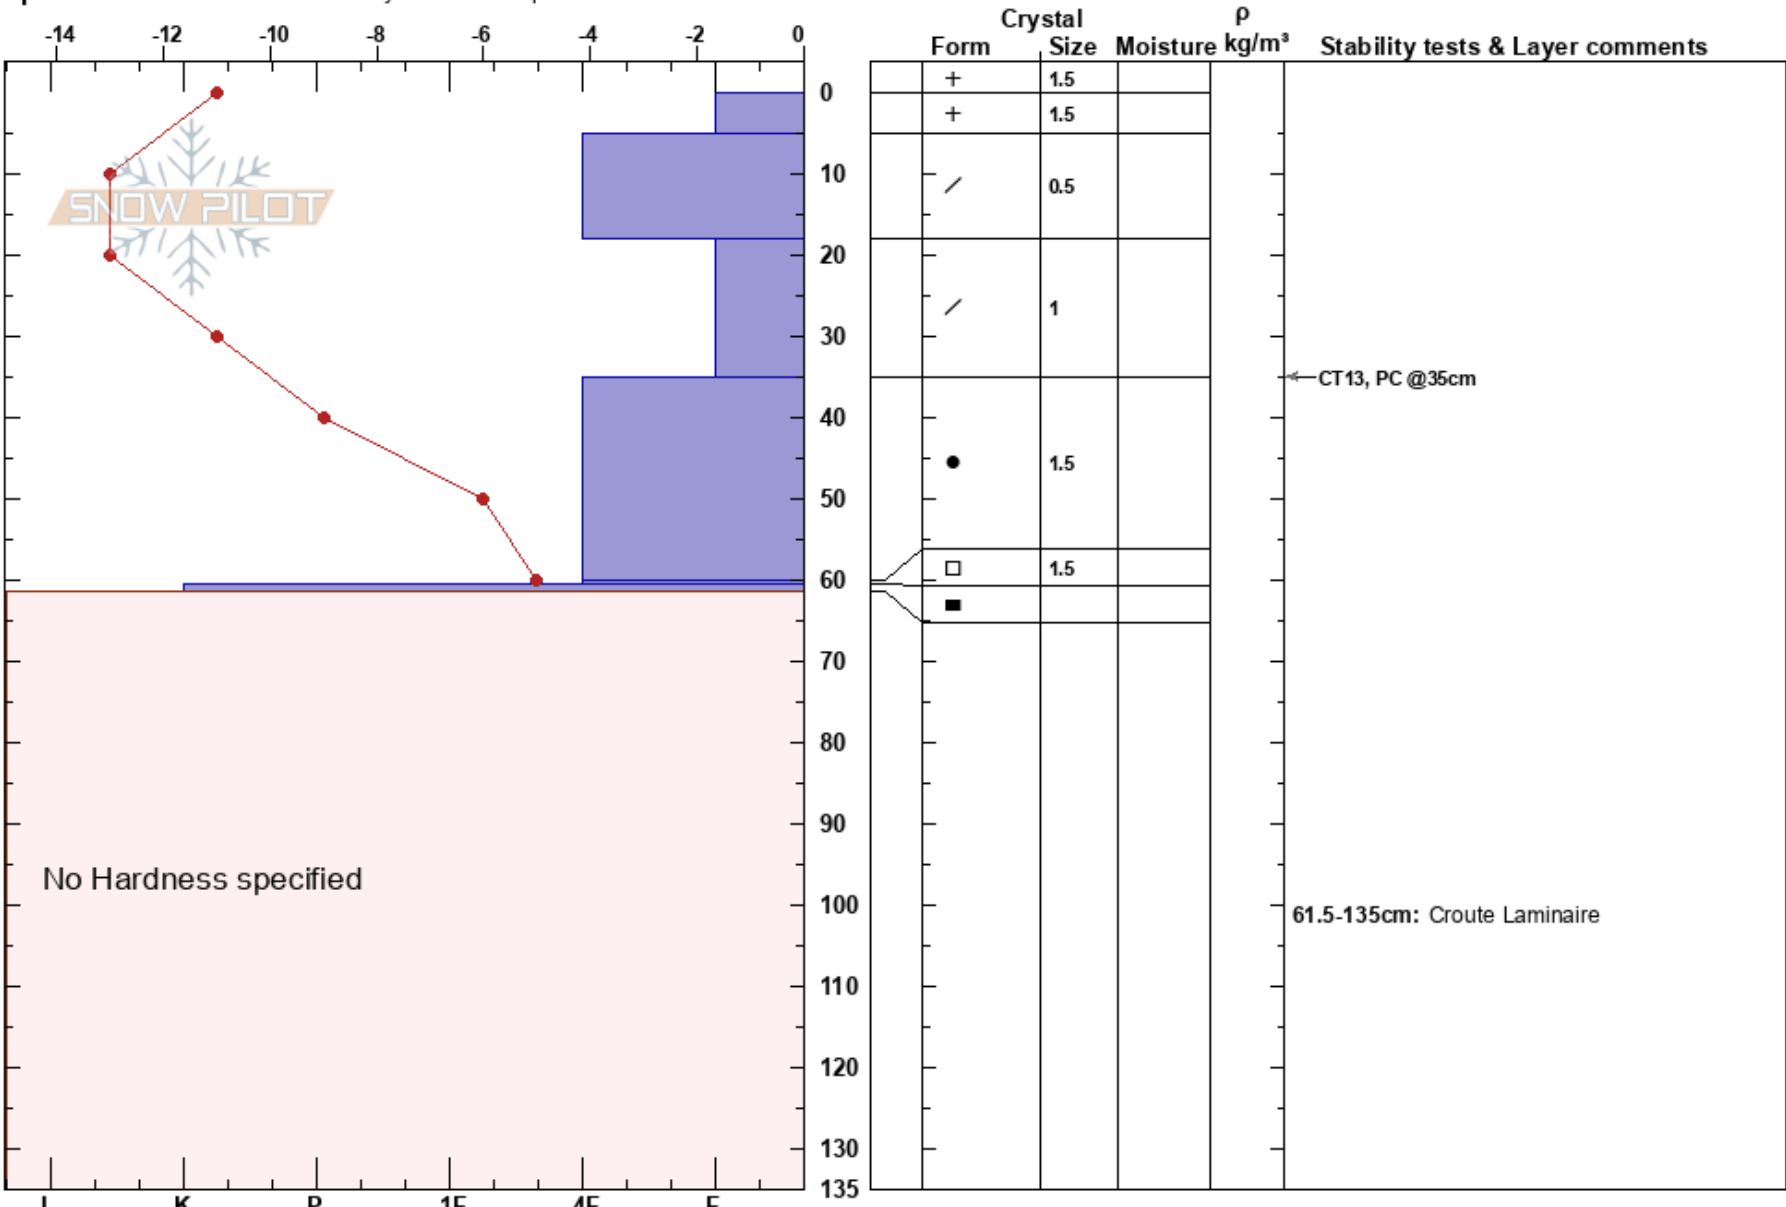

60-60.5cm: Problematic layer

Quebec

Co-ord:

Sky Cover: OVC

PS: 20

61.5-135cm: Croute Laminaire

Elevation: 560 m

Slope Angle: 35°

Precipitation: S-1

Aspect: N

Wind Loading:

Wind: Calm

Specifics: Recent avalanche activity on similar slopes

Notes: Foret de boulot relativement dégagée