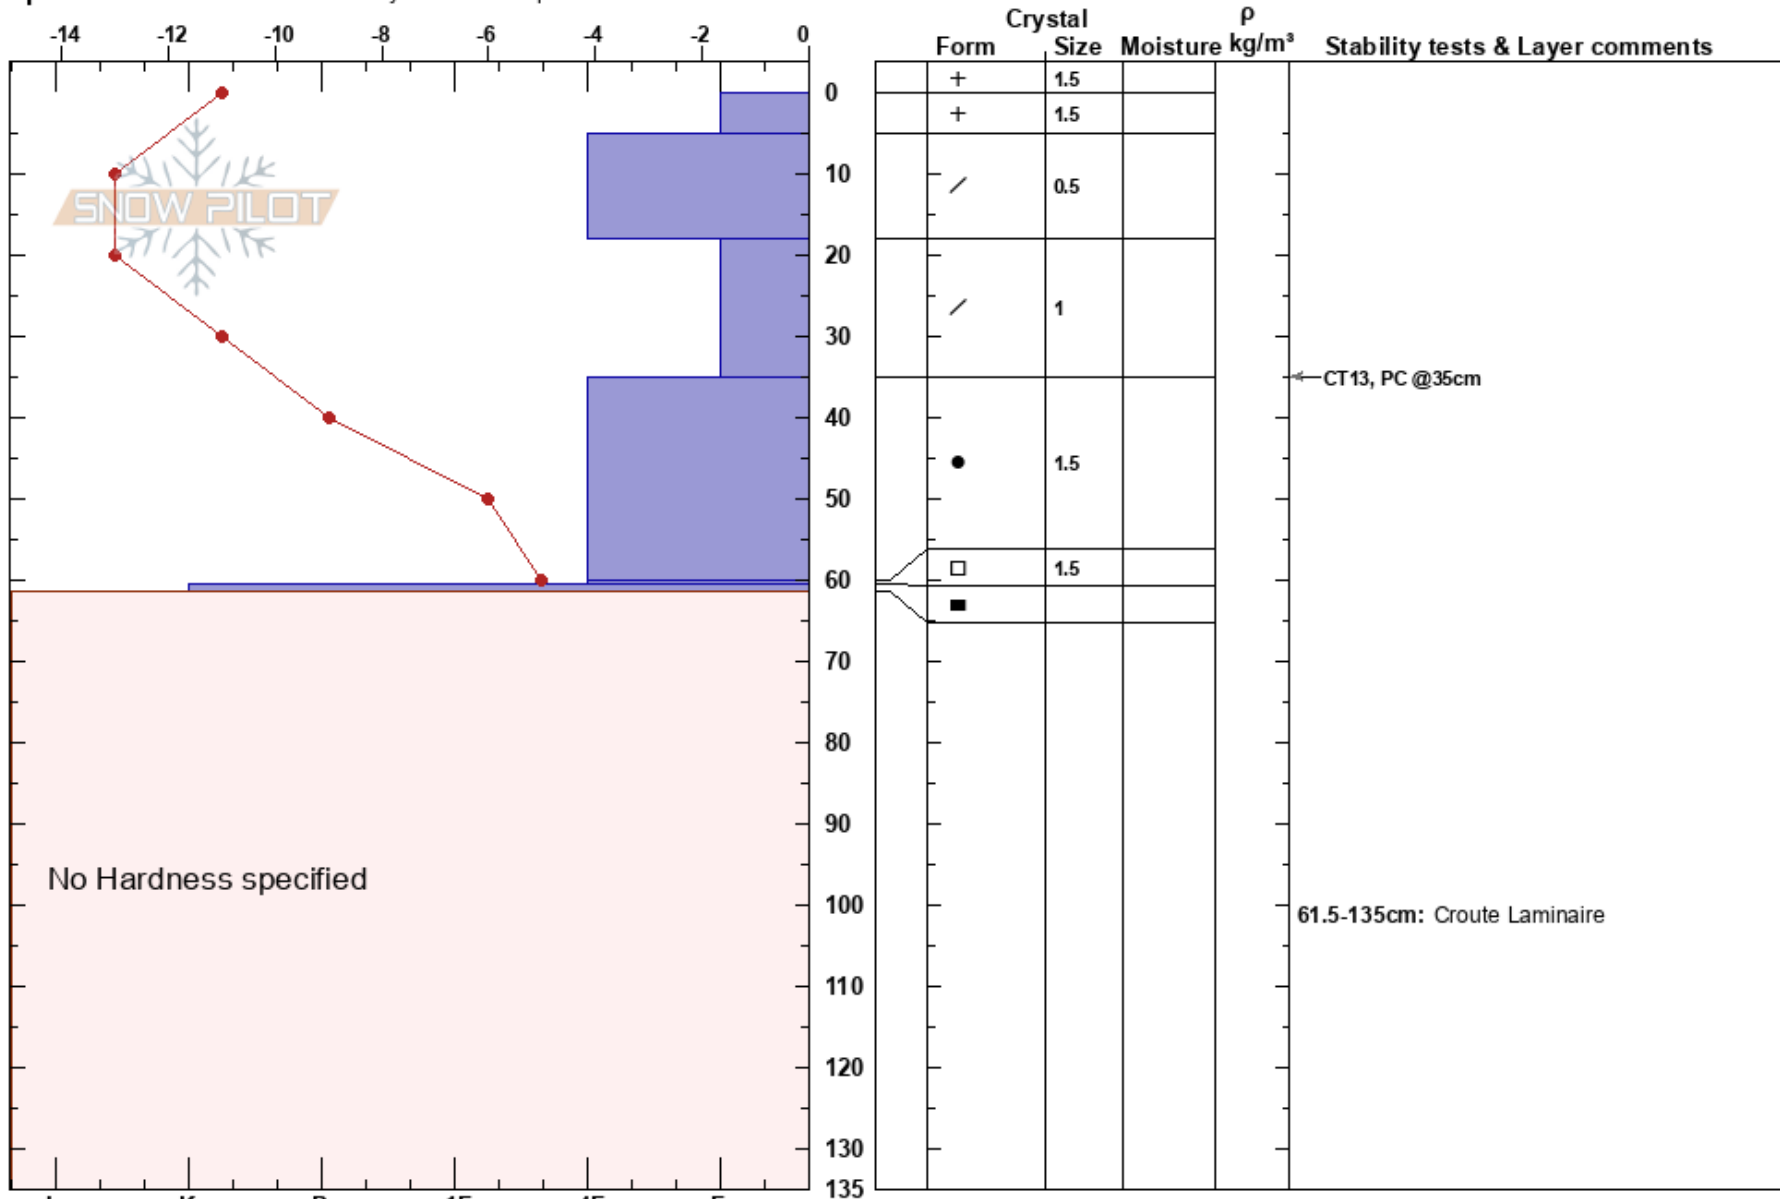

60-60.5cm: Problematic layer

Quebec

Co-ord:

Sky Cover: OVC

PS: 20

61.5-135cm: Croute Laminaire

Elevation: 560 m

Slope Angle: 35°

Precipitation: S-1

Aspect: N

Wind Loading:

Wind: Calm

Specifics: Recent avalanche activity on similar slopes

Notes: Foret de boulot relativement dégagée