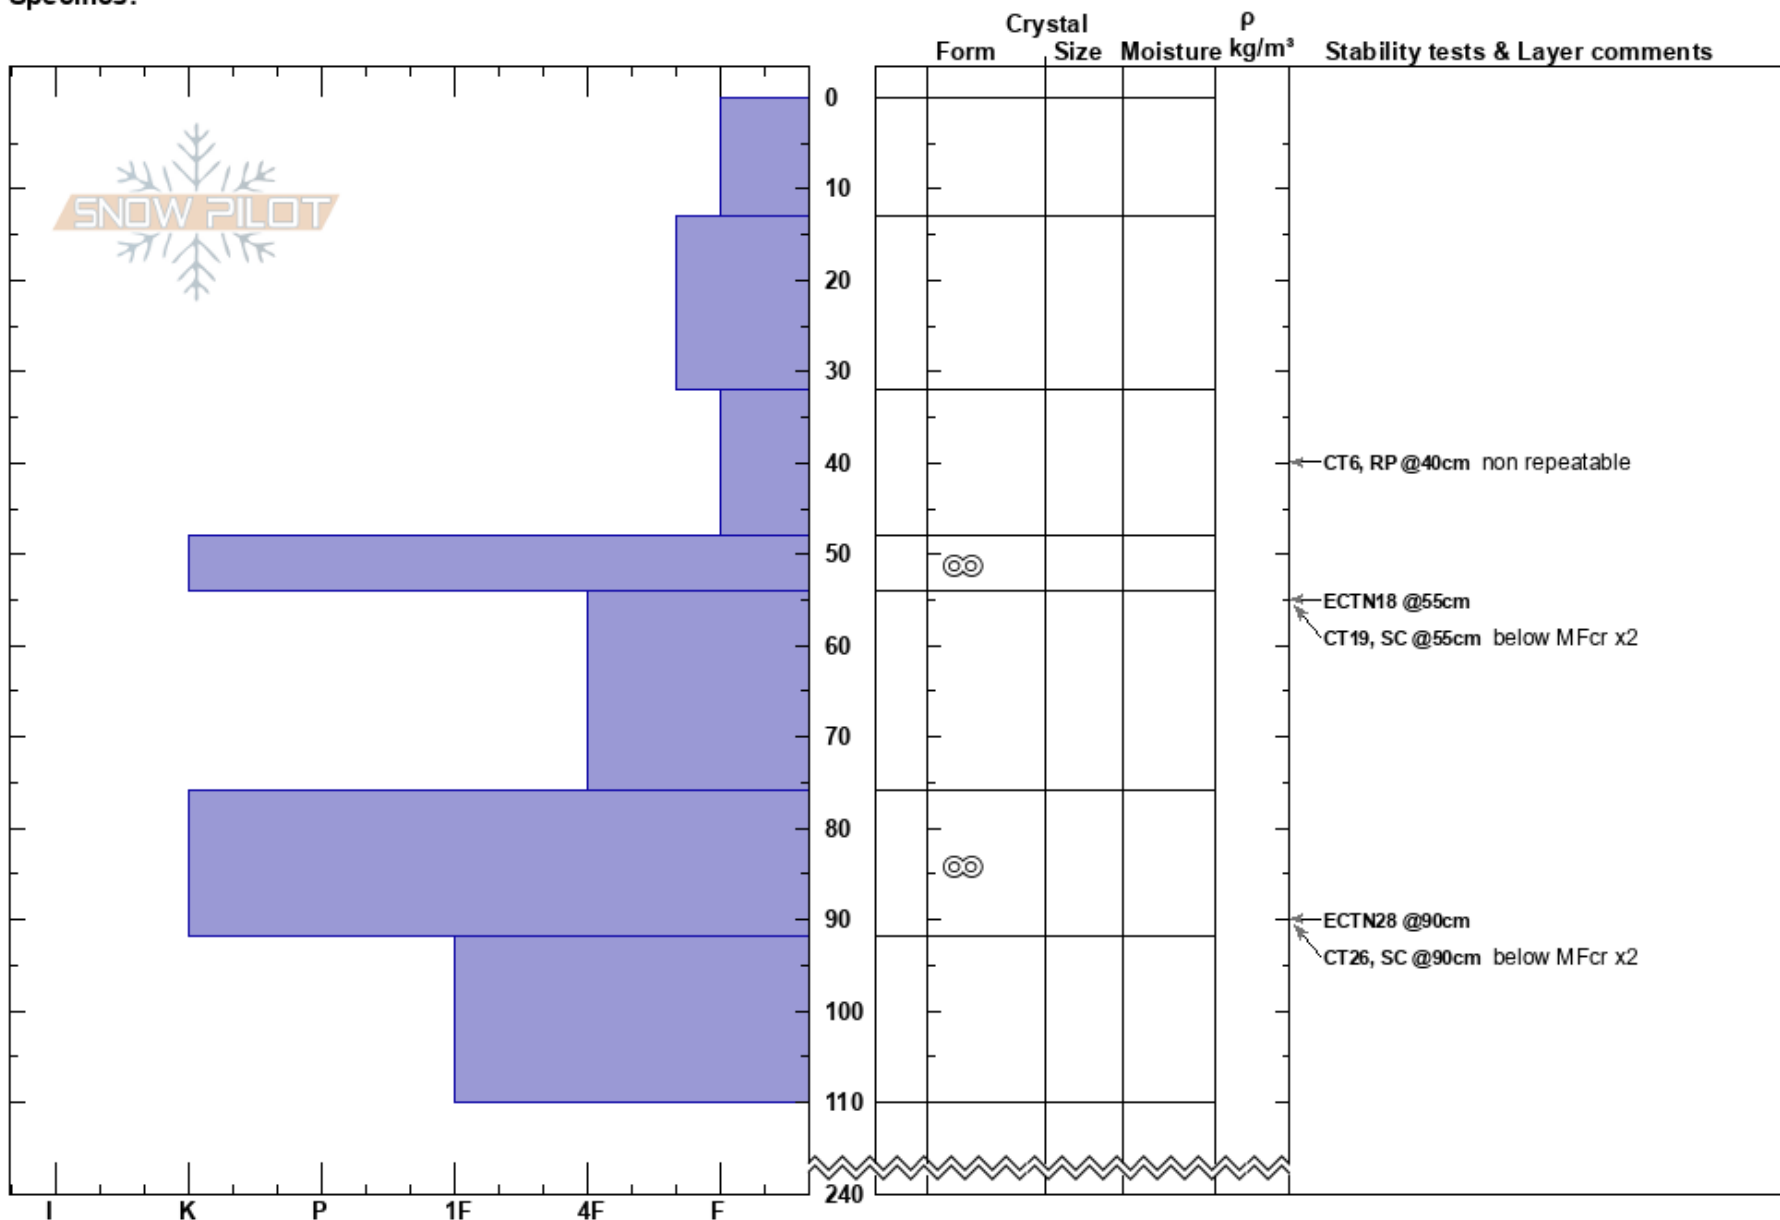

Anarchy Cutblock
 Monashee
 BC
Elevation: 1590 m
Aspect: NE
Specifics:

Erik Braun
 05/02/2023 - 12:45
Co-ord:
Slope Angle: 35°
Wind Loading:

Stability:
Air Temperature: -0.9°C **PF:** 70
Sky Cover: X
Precipitation: S1
Wind: S Light Breeze

Layer Notes:

Notes: Open Cutblock,