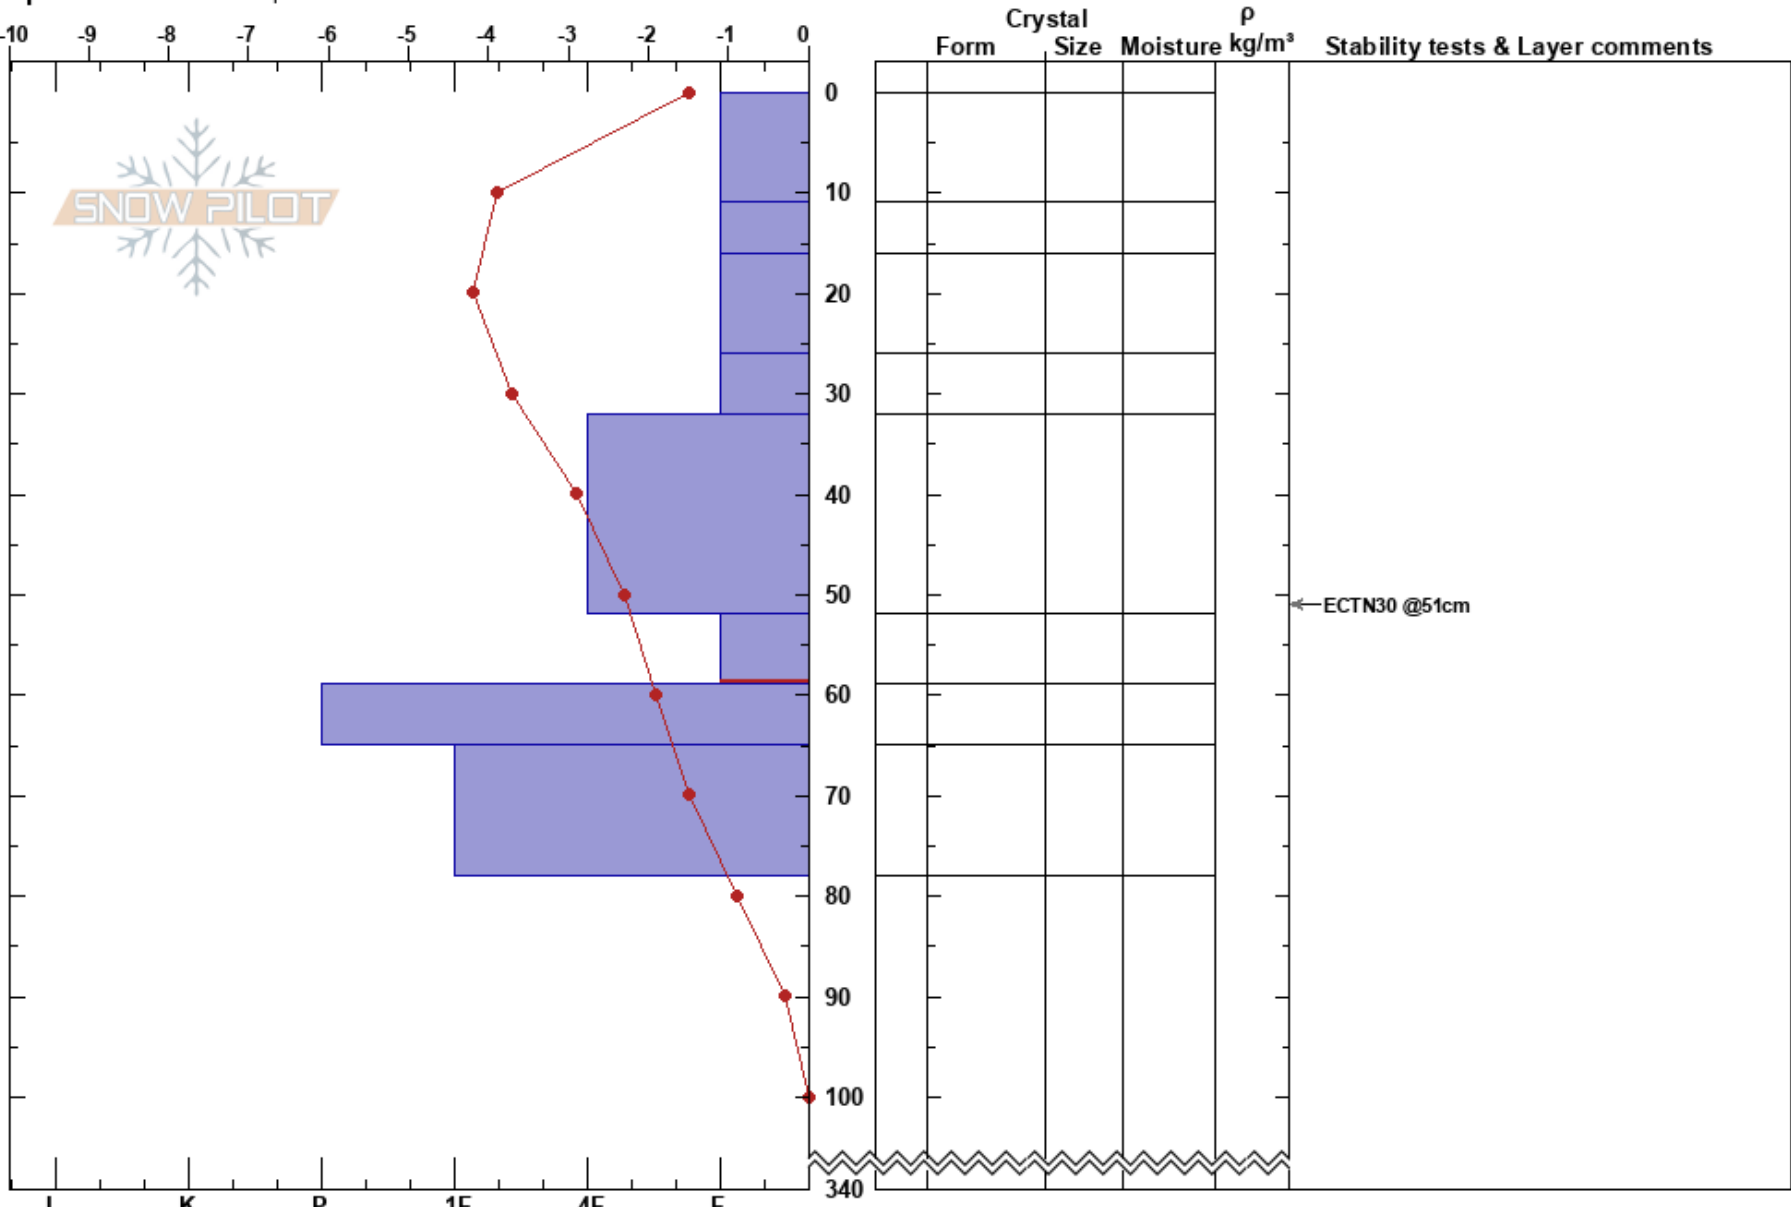

karlsárdalur
 Tröllaskagi
 Iceland
Elevation: 556 m
Aspect: S
Specifics: We skied slope

Helgi Jansson
 03/02/2023 - 12:15
Co-ord: 66.00845N, -18.60675W
Slope Angle: 25°
Wind Loading: yes

Stability: Fair **HS:** 340 **Layer Notes:**
Air Temperature: -1.5°C **52-59cm:** Problematic layer
Sky Cover: OVC
Precipitation: S-1
Wind: E Calm

Notes: High winds on ridges and peaks around