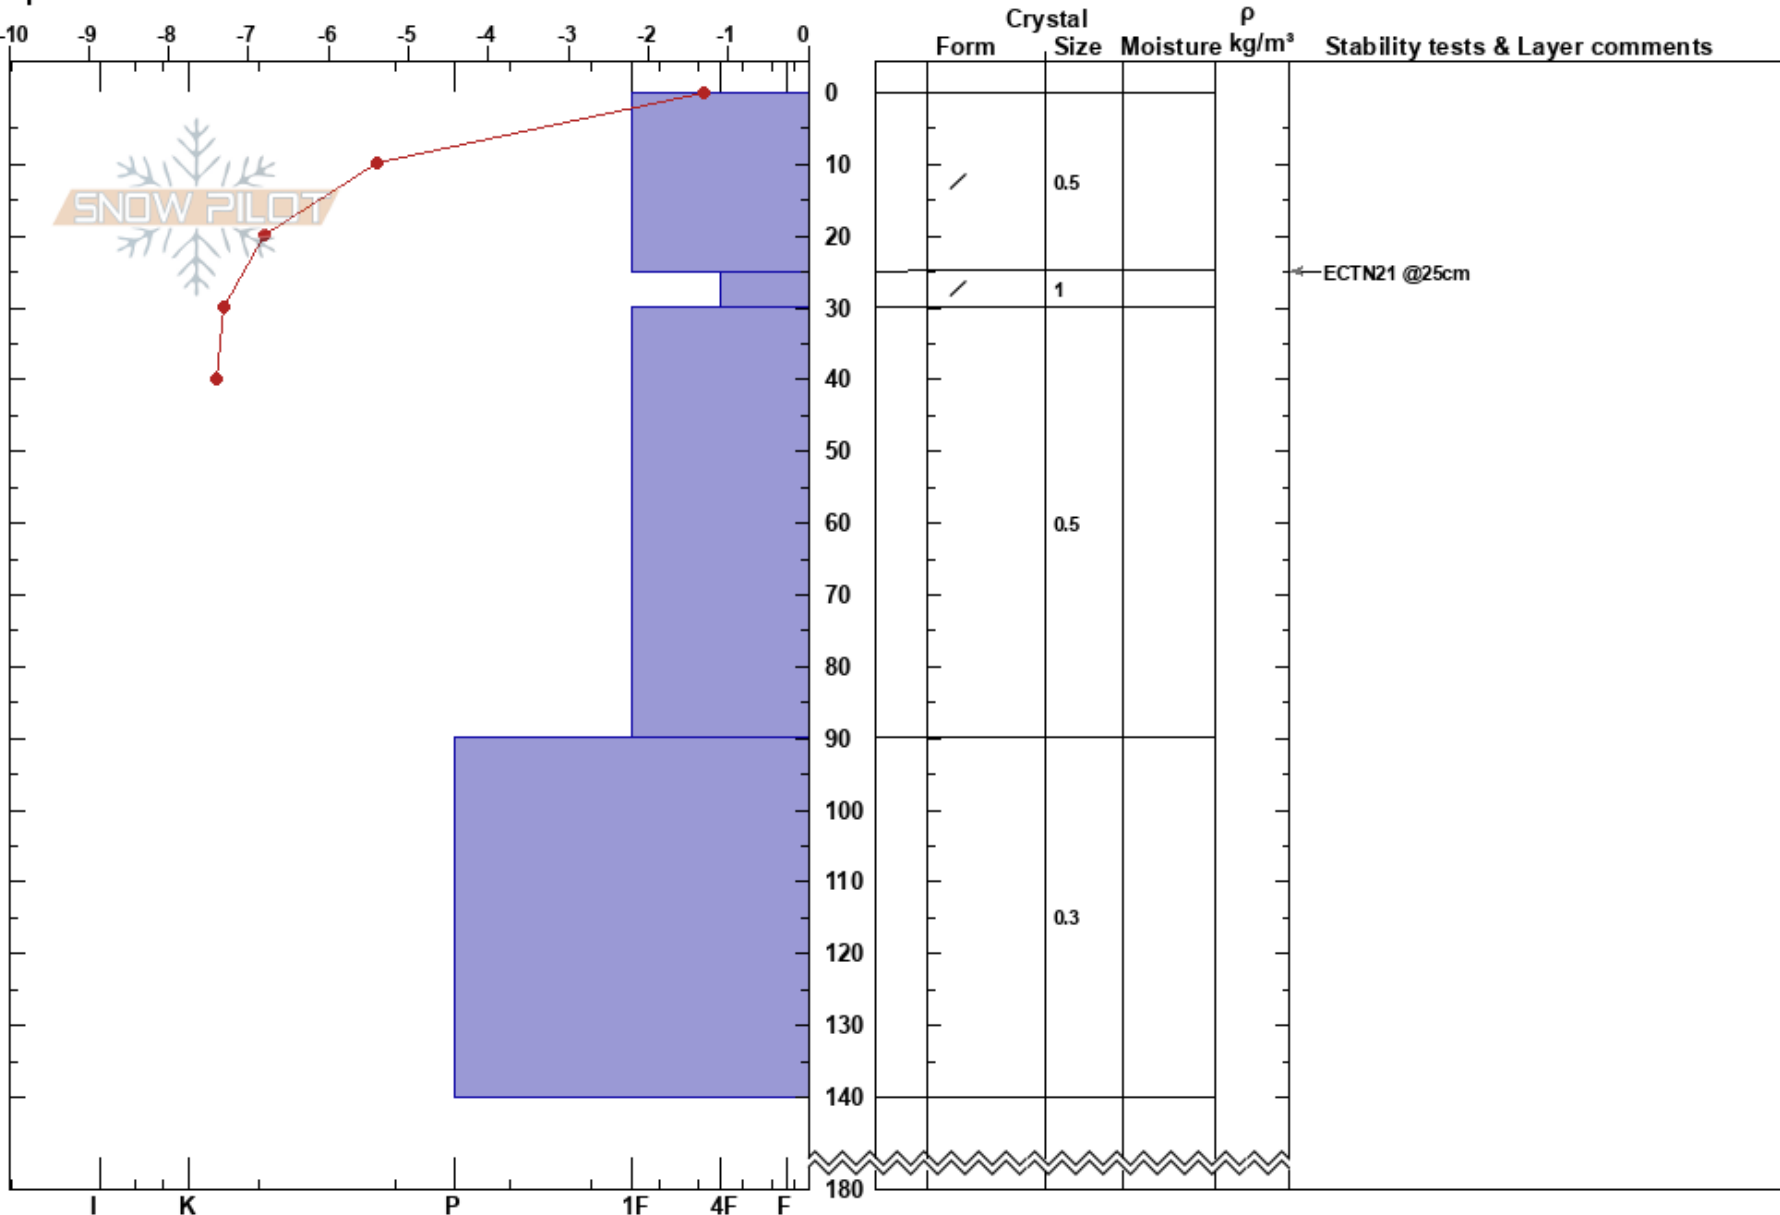

Lillsylen
 Sylarna
 Sweden
 Elevation: 1493 m
 Aspect: SE
 Specifics:

Oskar Brodén
 06/02/2023 - 12:00
 Co-ord: 63.02831N, 12.20058E
 Slope Angle: 30°
 Wind Loading: yes

Stability:
 Air Temperature: -1°C
 Sky Cover: OVC
 Precipitation: S-1
 Wind: SW Moderate

HS: 180
 PF: 20

Layer Notes:

Notes: