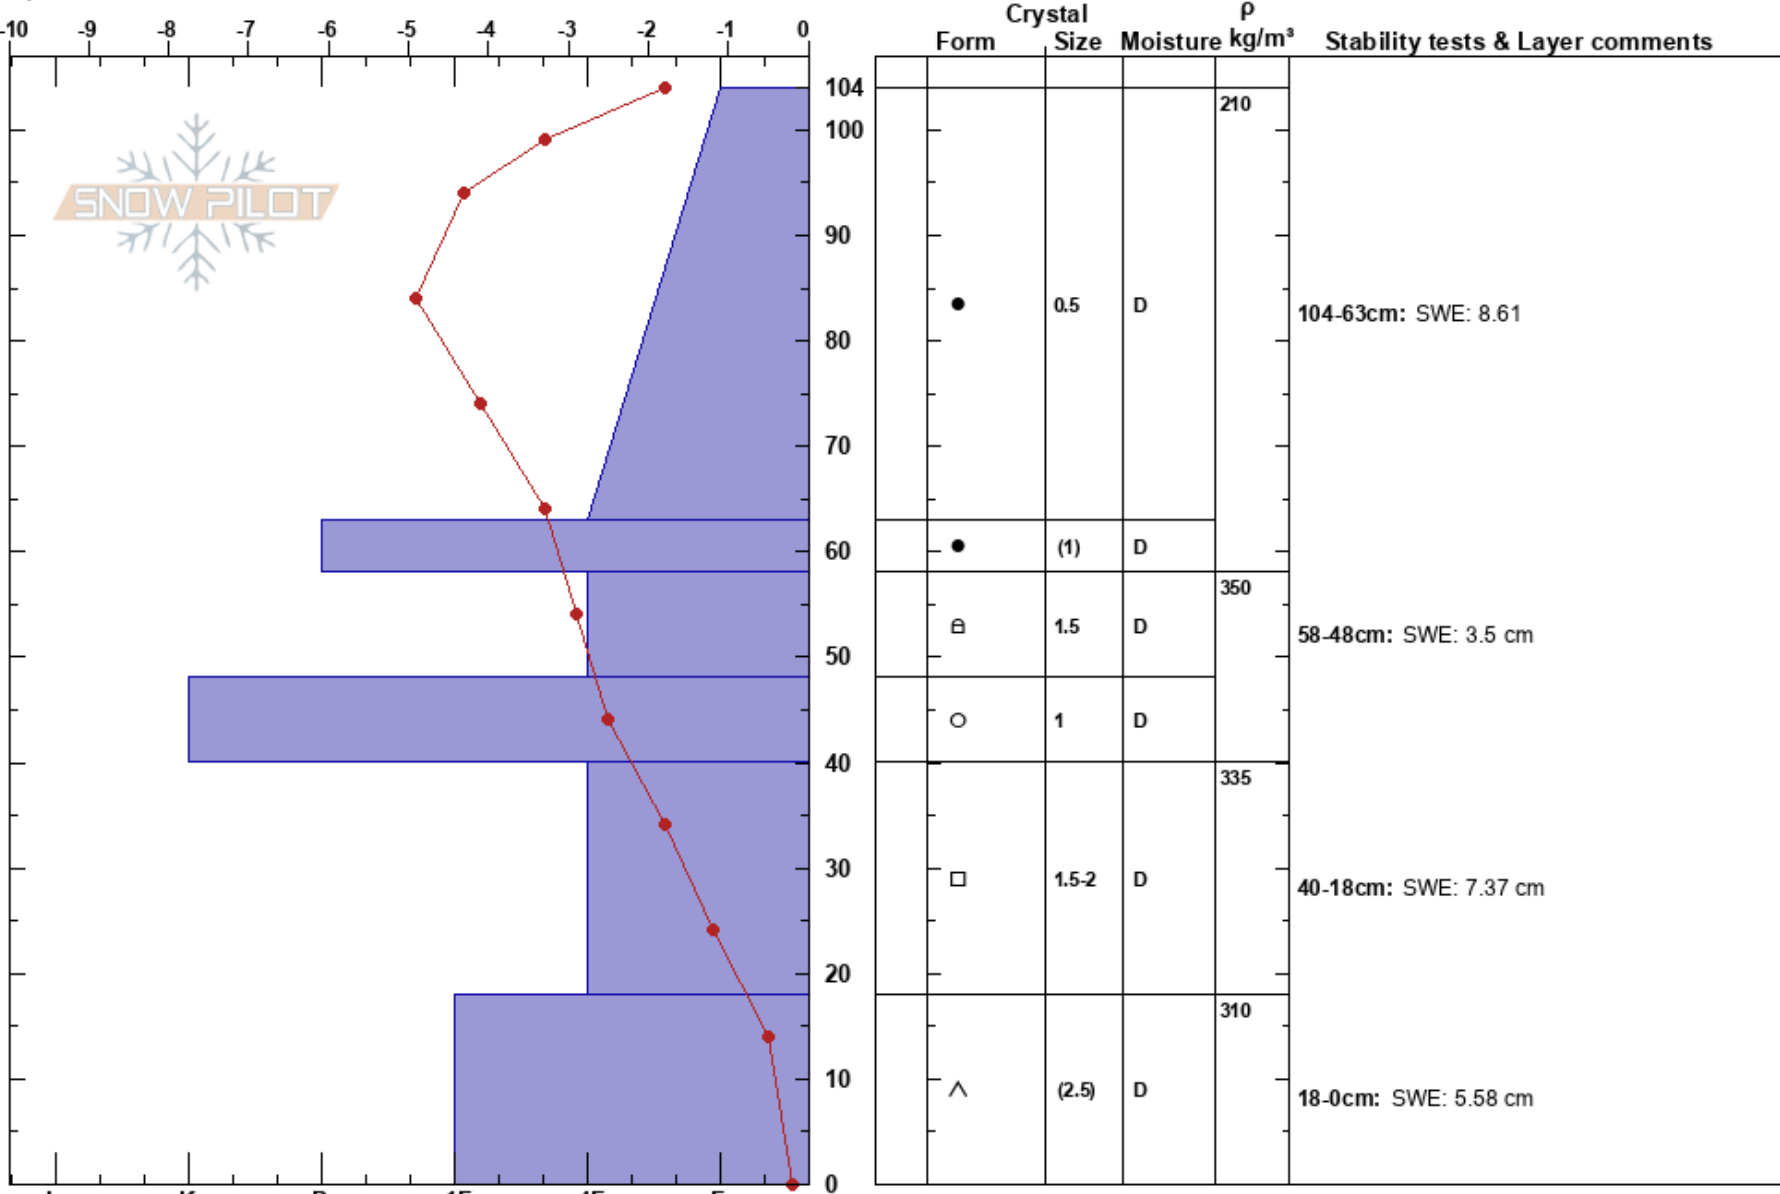

Lab 2: Full Profile

Bridger Range  
 MT  
 Elevation: 2118 m  
 Aspect: W

Rosemary Joseph

02/03/2023 - 2:07pm  
 Co-ord: 45.39981N, -110.94410W  
 Slope Angle: 10°  
 Wind Loading:

Stability:

Air Temperature: 4°C  
 Sky Cover: SCT  
 Precipitation: NO  
 Wind: S Light Breeze

HS: 104

PF: 30  
 PS: 10  
 104-63cm: SWE: 8.61  
 58-48cm: SWE: 3.5 cm  
 40-18cm: SWE: 7.37 cm  
 18-0cm: SWE: 5.58 cm

Layer Notes:

Specifics: Pit dug in a Ski Area

Notes: This pit was dug on a wind scoured, westerly aspect, near the Pierre's knob gun mount on Bridger Bowl.