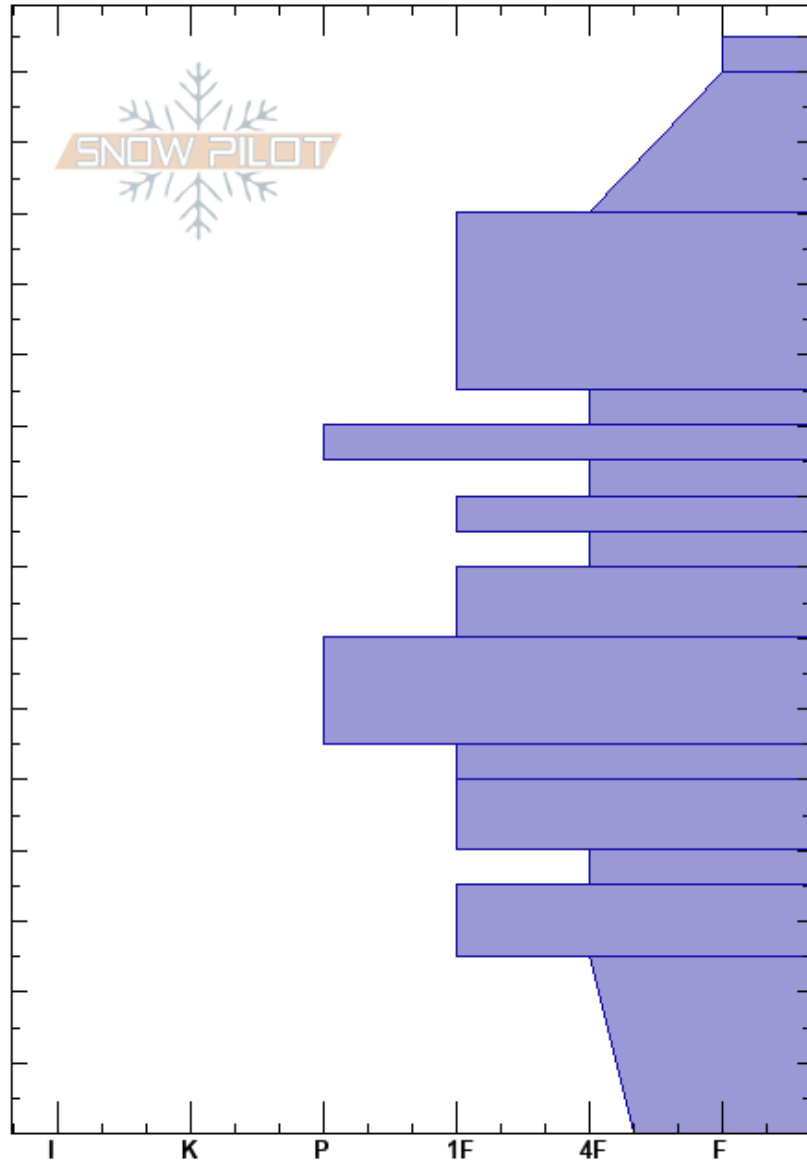

St. Vrain 2.5.23
 Front Range
 CO
Elevation: 10828 ft
Aspect: 108°
Specifics:

Grant Breidenbach
 02/05/2023 - 4:00pm
Co-ord: 40.15428N, -105.56400E
Slope Angle: 15°
Wind Loading: no

Stability:
Air Temperature: 32°F
Sky Cover: FEW
Precipitation: NO
Wind: Calm
HS: 155
Layer Notes:
 105-100cm: Problematic layer

Crystal Form	Crystal Size	Moisture	ρ kg/m ³	Stability tests & Layer comments
⊠				
				← CT30, RP @120cm Possible SH?
^	2.5-5			

Notes: