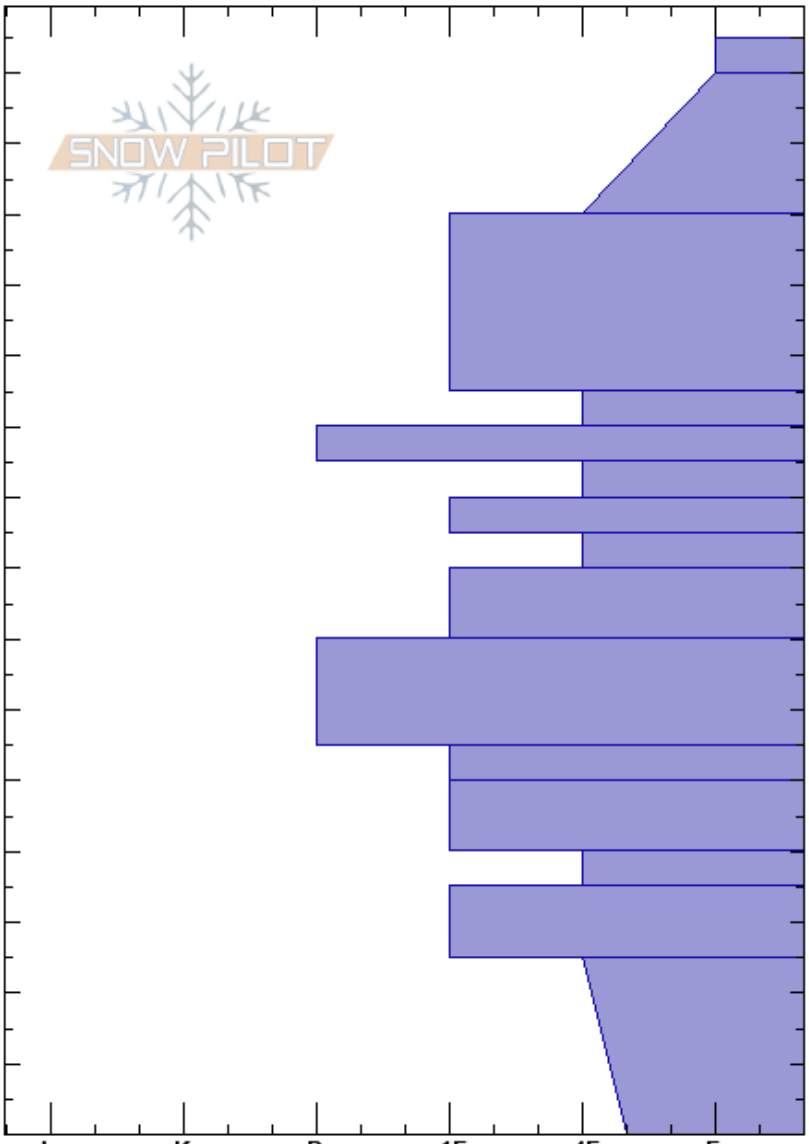

St. Vrain 2.5.23
 Front Range
 CO
 Elevation: 10828 ft
 Aspect: 108°
 Specifics:

Grant Breidenbach
 02/05/2023 - 4:00pm
 Co-ord: 40.15428N, -105.56400E
 Slope Angle: 15°
 Wind Loading: no

Stability:
 Air Temperature: 32°F
 Sky Cover: FEW
 Precipitation: NO
 Wind: Calm

HS: 155
 105-100cm: Problematic layer

Crystal Form	Crystal Size	Moisture	ρ kg/m ³	Stability tests & Layer comments
□				
				← CT30, RP @120cm Possible SH?
^	2.5-5			

Notes: