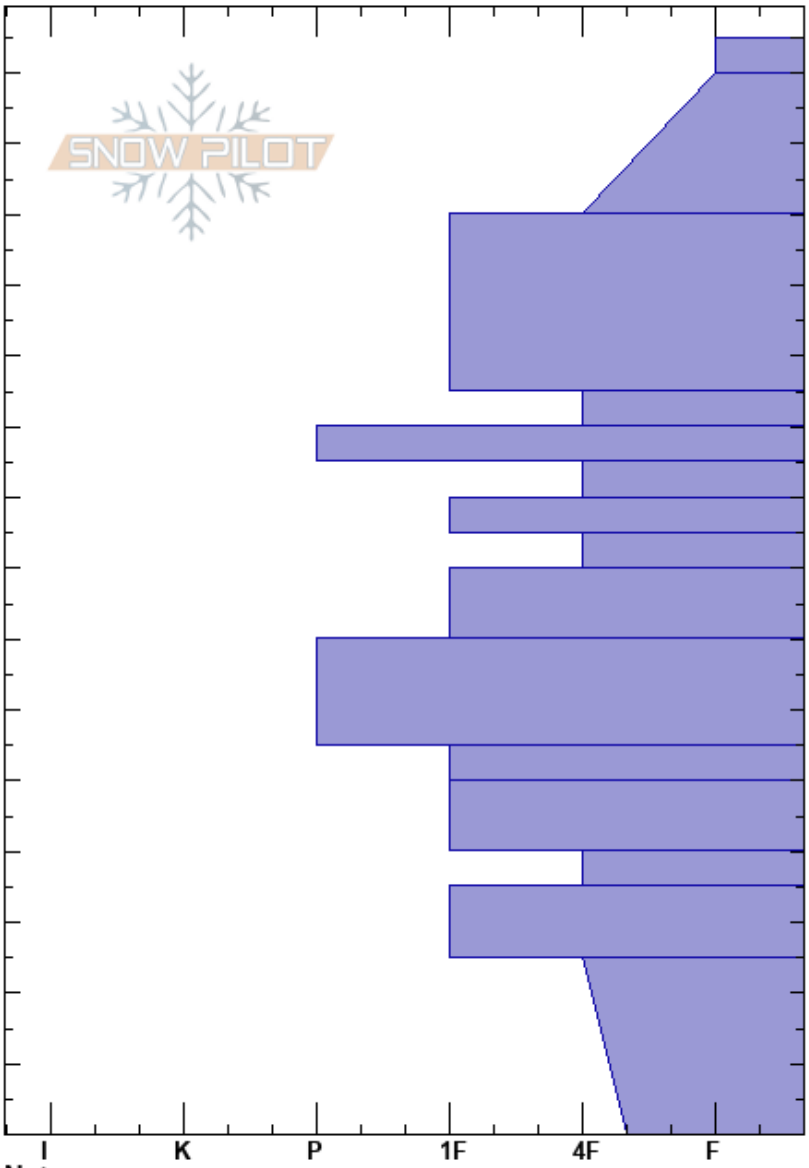

St. Vrain 2.5.23
 Front Range
 CO
 Elevation: 10828 ft
 Aspect: 108°
 Specifics:

Grant Breidenbach
 02/05/2023 - 4:00pm
 Co-ord: 40.15428N, -105.56400E
 Slope Angle: 15°
 Wind Loading: no

Stability:
 Air Temperature: 32°F
 Sky Cover: FEW
 Precipitation: NO
 Wind: Calm

HS: 155
 105-100cm: Problematic layer

Crystal Form	Crystal Size	Moisture	ρ kg/m ³	Stability tests & Layer comments
□				
				← CT30, RP @120cm Possible SH?
^	2.5-5			

Notes: