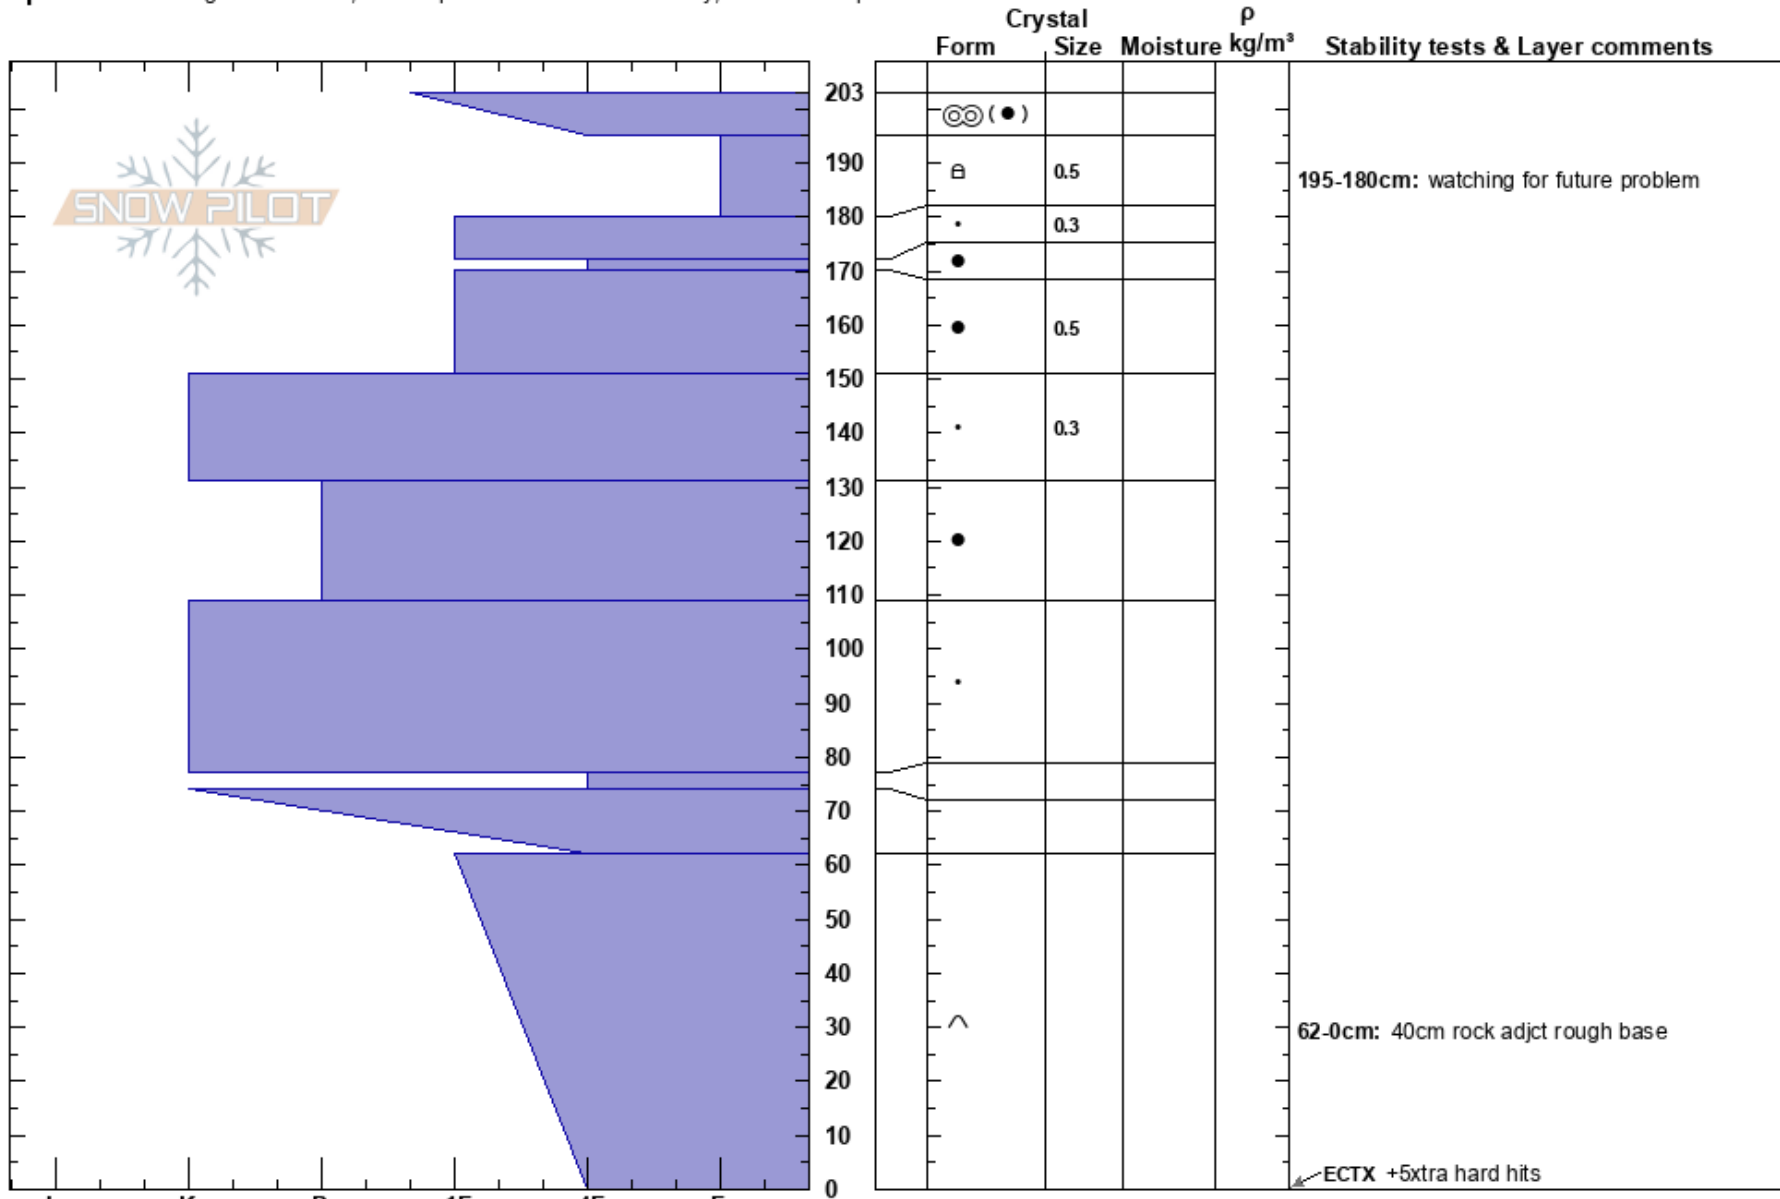

2023-02-05 Patrol Bowl
 Southwest Utah
 UT

David Crane
 02/05/2023 - 2:45pm

Co-ord: 37.68269N, -112.83502W

Slope Angle: 26°

Elevation: 10914 ft

Aspect: NW

Wind Loading: no

Stability: Good

Air Temperature: -7°C

Sky Cover: X

Precipitation: S-1

Wind: SW Moderate

HS: 203

PF: 25

PS: 5

Layer Notes:

195-180cm: watching for future problem

195-180cm: Problematic layer

62-0cm: 40cm rock adjct rough base

Specifics: Pit dug in a Ski Area; Pit is representative of backcountry; We skied slope

Notes: wind crusts and sun crusts mixed into top layers with near surface facets below