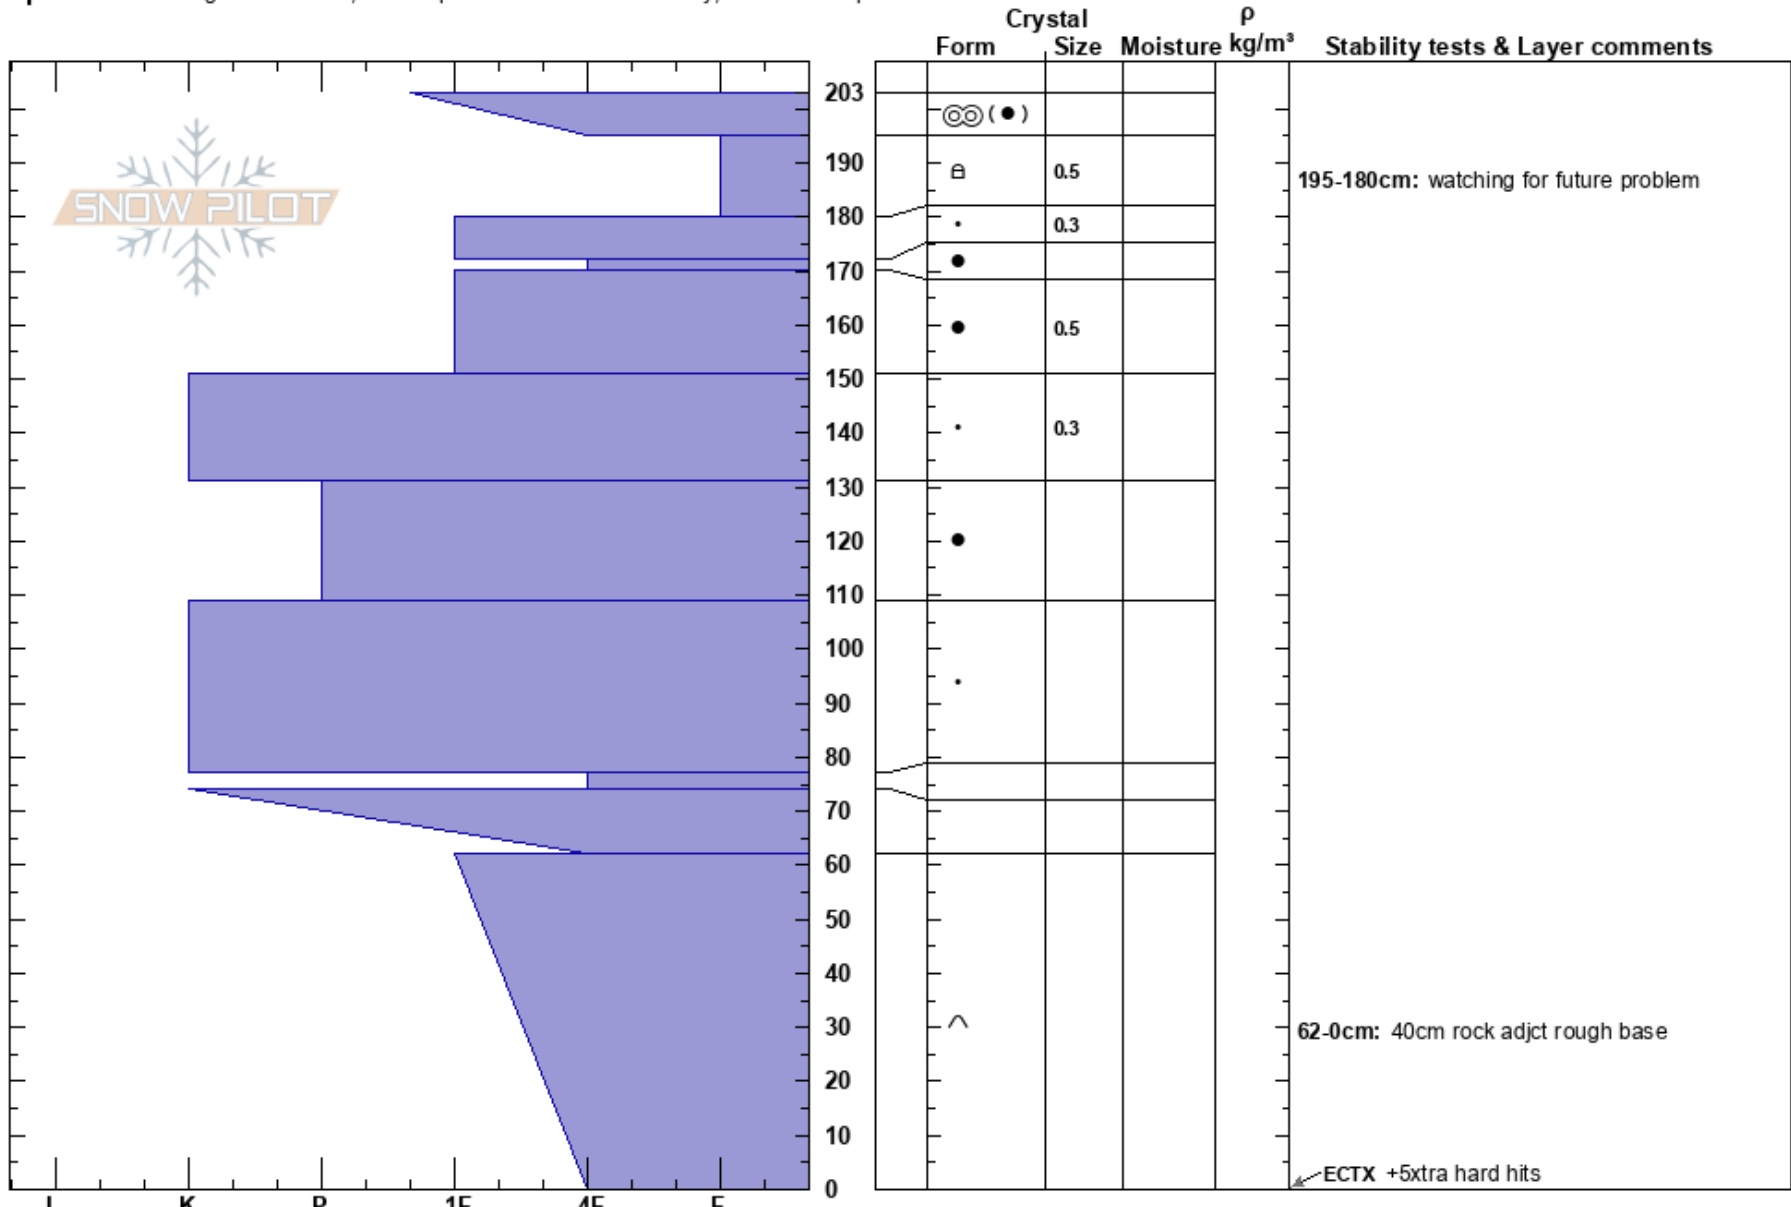

2023-02-05 Patrol Bowl
Southwest Utah
UT

David Crane

02/05/2023 - 2:45pm

Co-ord: 37.68269N, -112.83502W

Slope Angle: 26°

Elevation: 10914 ft

Aspect: NW

Wind Loading: no

Stability: Good

Air Temperature: -7°C

Sky Cover: X

Precipitation: S-1

Wind: SW Moderate

HS:203

PF: 25

PS: 5

Layer Notes:

195-180cm: watching for future problem

195-180cm: Problematic layer

62-0cm: 40cm rock adjct rough base

Specifics: Pit dug in a Ski Area; Pit is representative of backcountry; We skied slope

Notes: wind crusts and sun crusts mixed into top layers with near surface facets below