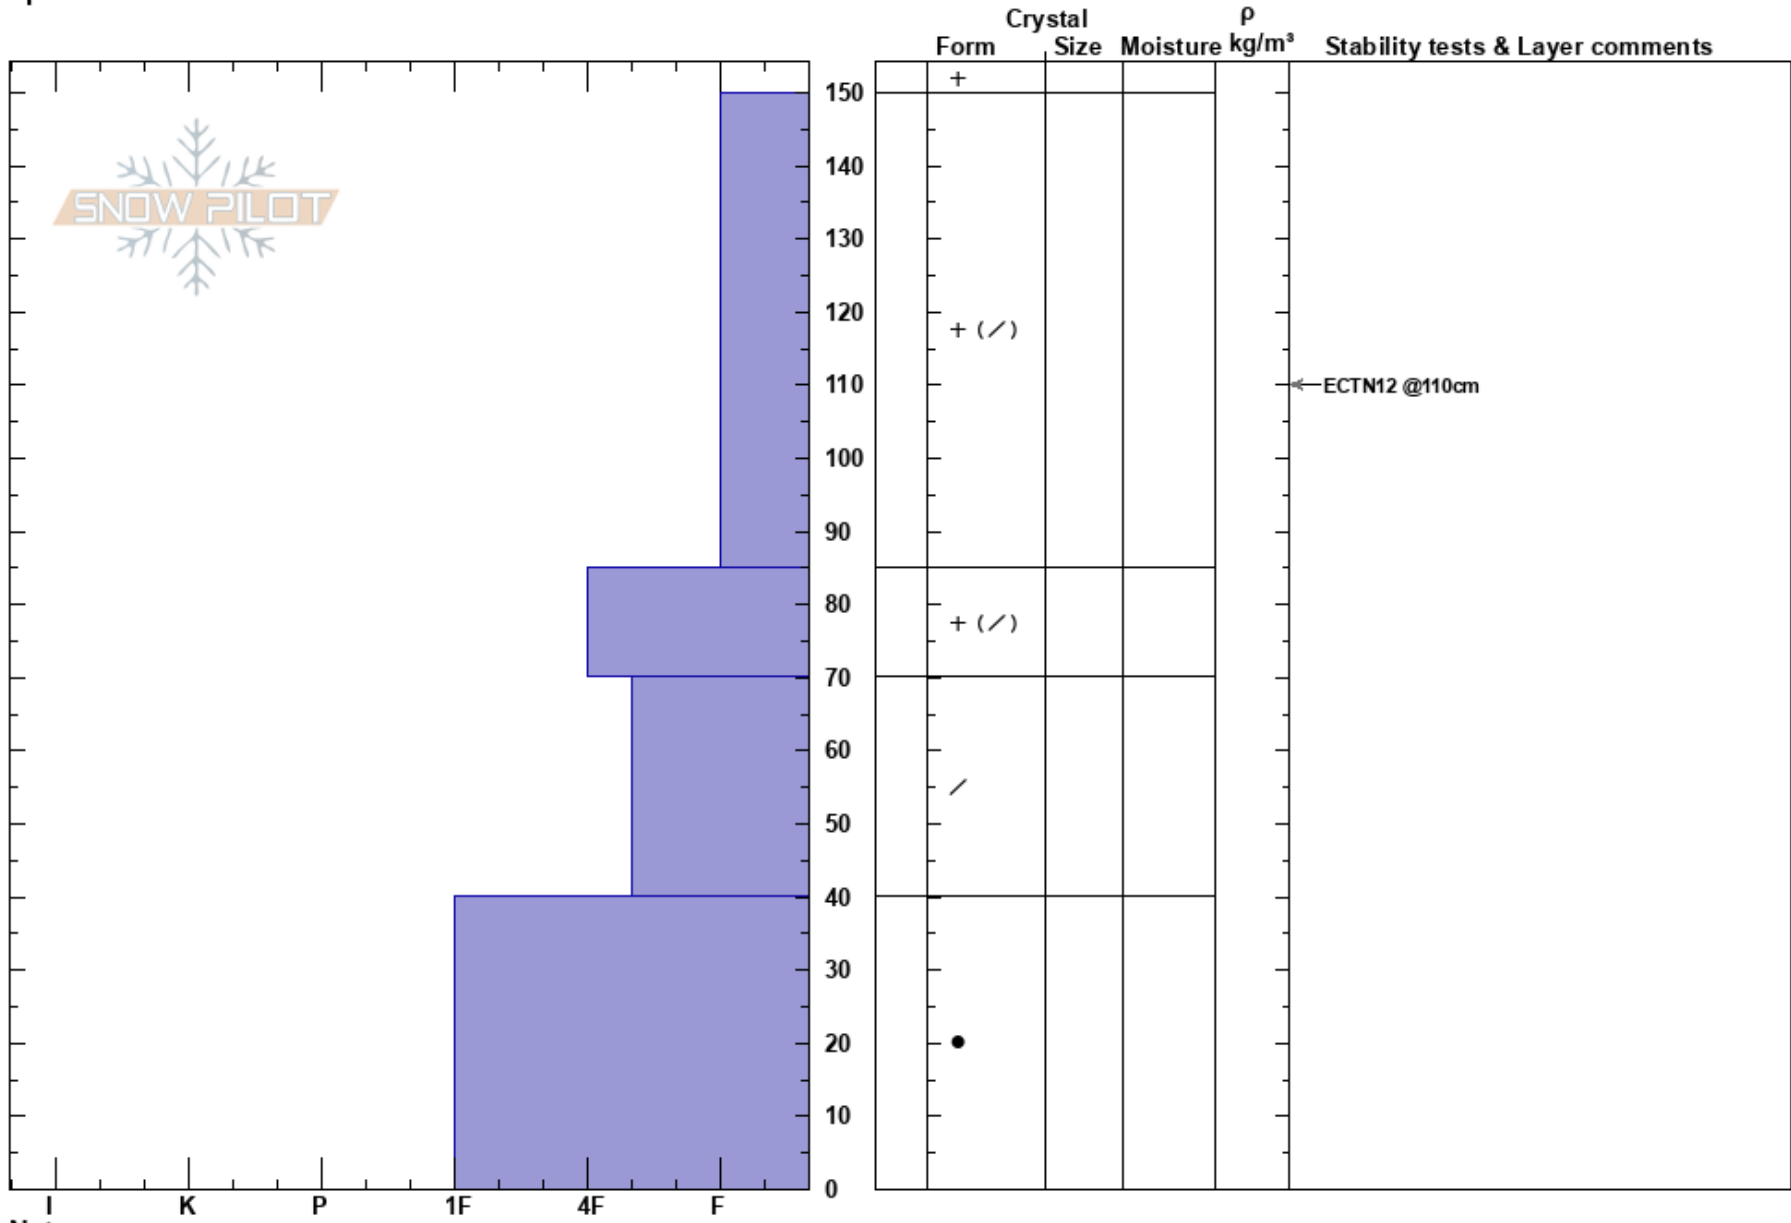

Lake Run
 Palisades
 ID
 Elevation: 8800 ft
 Aspect: 45°
 Specifics:

Matt Bohne
 01/29/2023 - 2:30pm
 Co-ord:
 Slope Angle: 30°
 Wind Loading:

Stability:
 Air Temperature:
 Sky Cover: SCT
 Precipitation: NO
 Wind: Calm

Layer Notes:

Notes: HS: 260cm. Pit dug down 150cm. New/old interface down 80cm. Multiple collapses on slope while descending to the pit site.