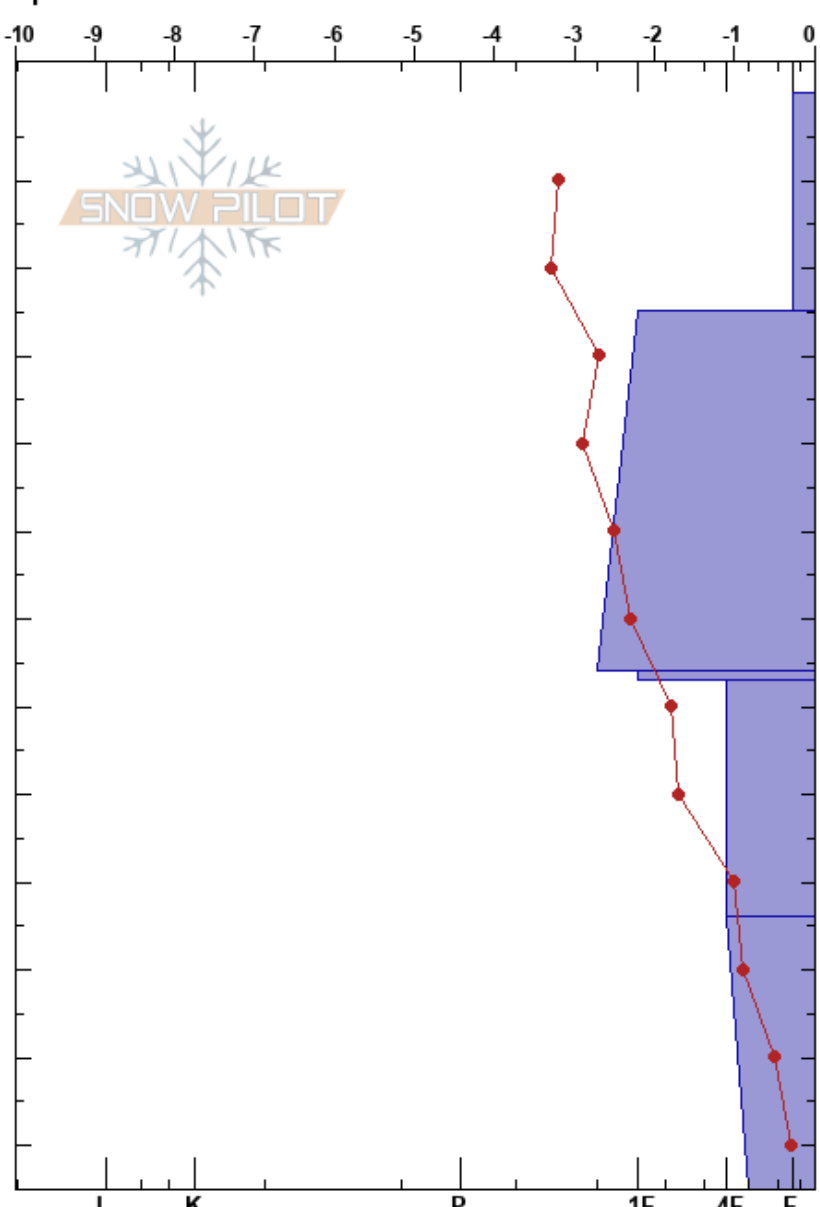

Lynx Full Profile
 Monashee
 BC
 Elevation: 1959 m
 Aspect: 90°
 Specifics:

Keefer Lake
 05/02/2023 - 13:10
 Co-ord: 50.16194N, -118.33833W
 Slope Angle: 35°
 Wind Loading:

Stability: HS: 125
 Air Temperature: -3.4°C PF: 60
 Sky Cover: X
 Precipitation: S1
 Wind: Calm
 Layer Notes:
 66-67cm: Jan 22 SH rare to find
 66-67cm: Problematic layer

Form	Crystal Size	Moisture	ρ kg/m ³	Stability tests & Layer comments
+r	1.5			
/	1	D-M		
/ (●)	1(1)	M		
■ (∇)	2(2)			← ECTP29 @66cm ← CT26, SP @66cm 66-67cm: Jan 22 SH rare to find
□	2-3	D-M		
□ (∧)	3-5(4)	D		
				← CTN

Notes: TL, Planar, Ridgetop, skiers right of open glade. Dug by Bryn and Dres