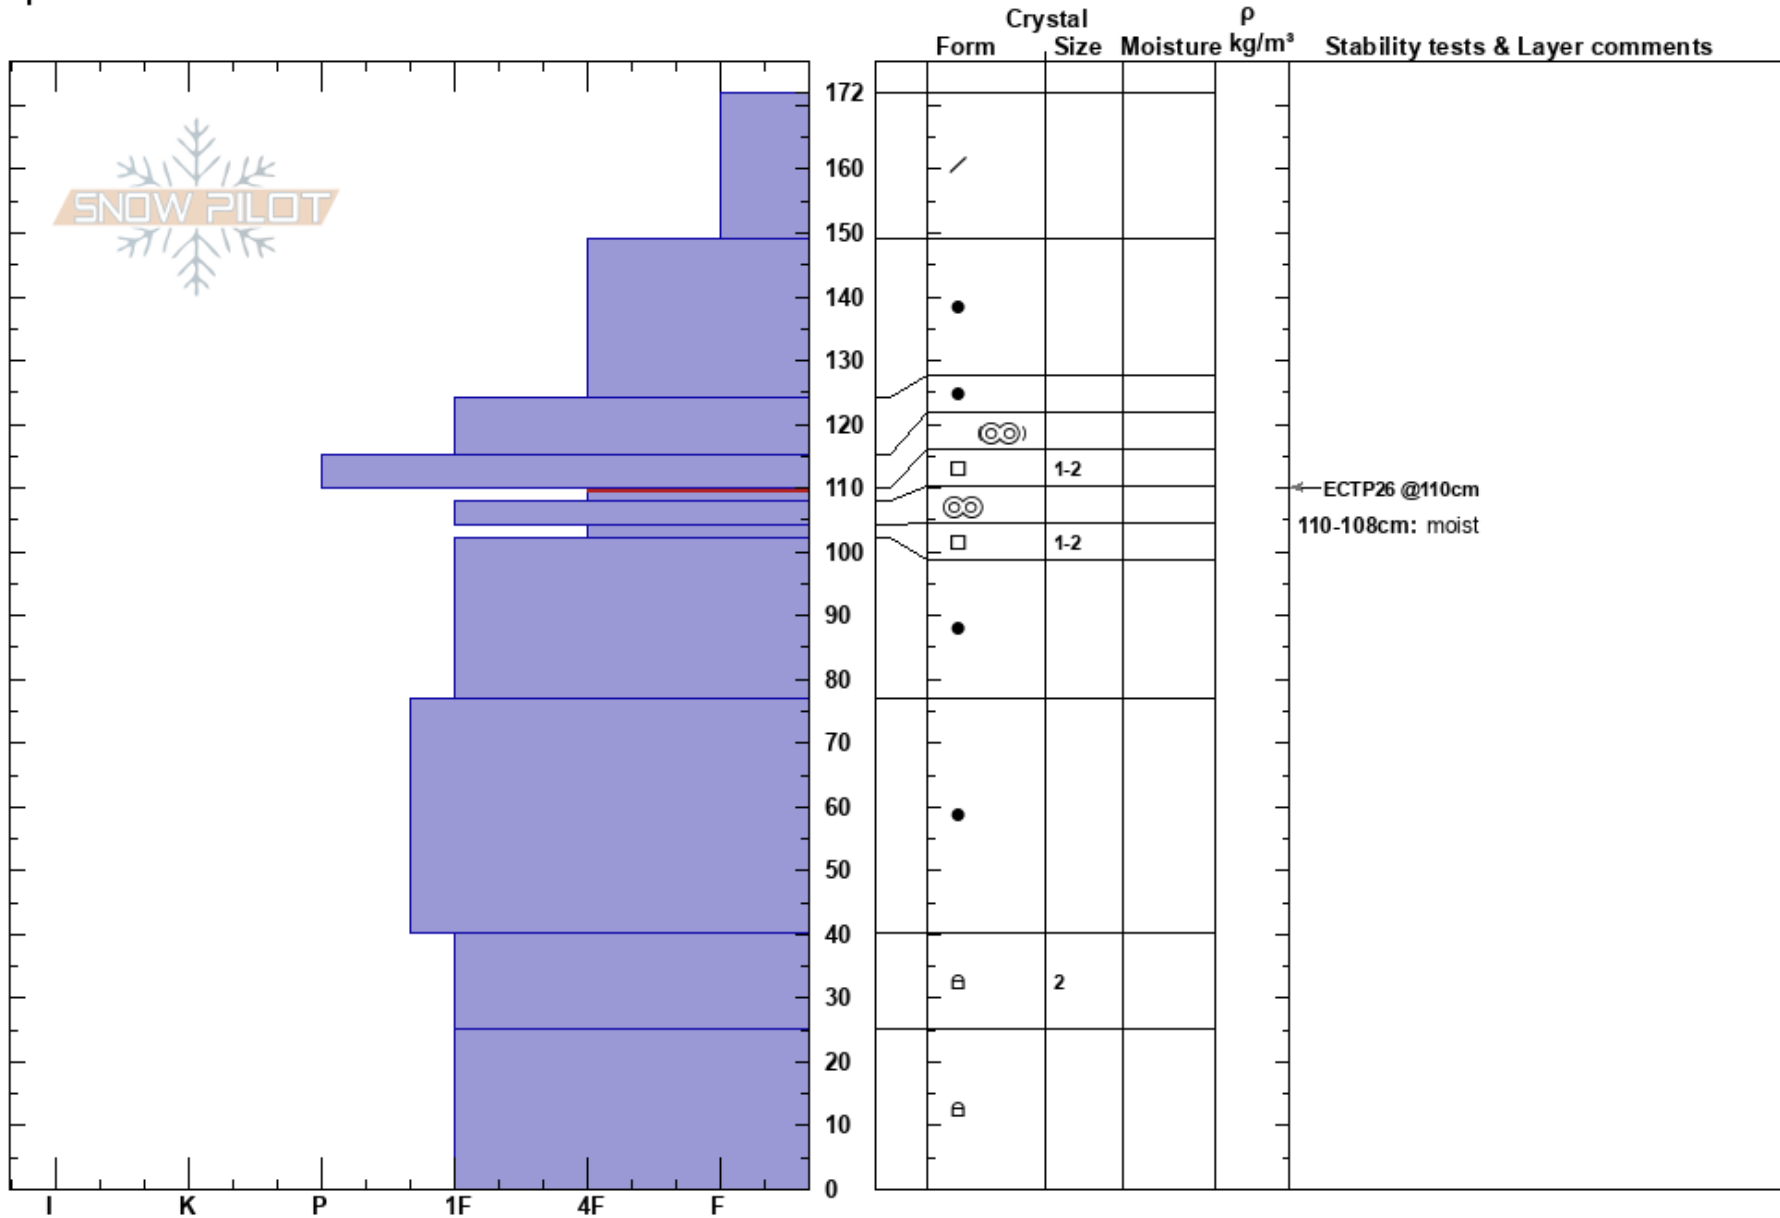

Snake River Canyon
 Teton Range
 WY
 Elevation: 8033 ft
 Aspect: SE
 Specifics:

Alex Drinkard
 02/03/2023 - 1:00pm
 Co-ord: 43.21912N, -110.94852W
 Slope Angle: 35°
 Wind Loading: yes

Stability:
 Air Temperature: HS: 172
 Sky Cover: CLR PF: 25 110-108cm: moist
 Precipitation: PS: 15 110-108cm: Problematic layer
 Wind: SW Moderate

Notes: Dug on a natural avalanche from 1/26 storm cycle