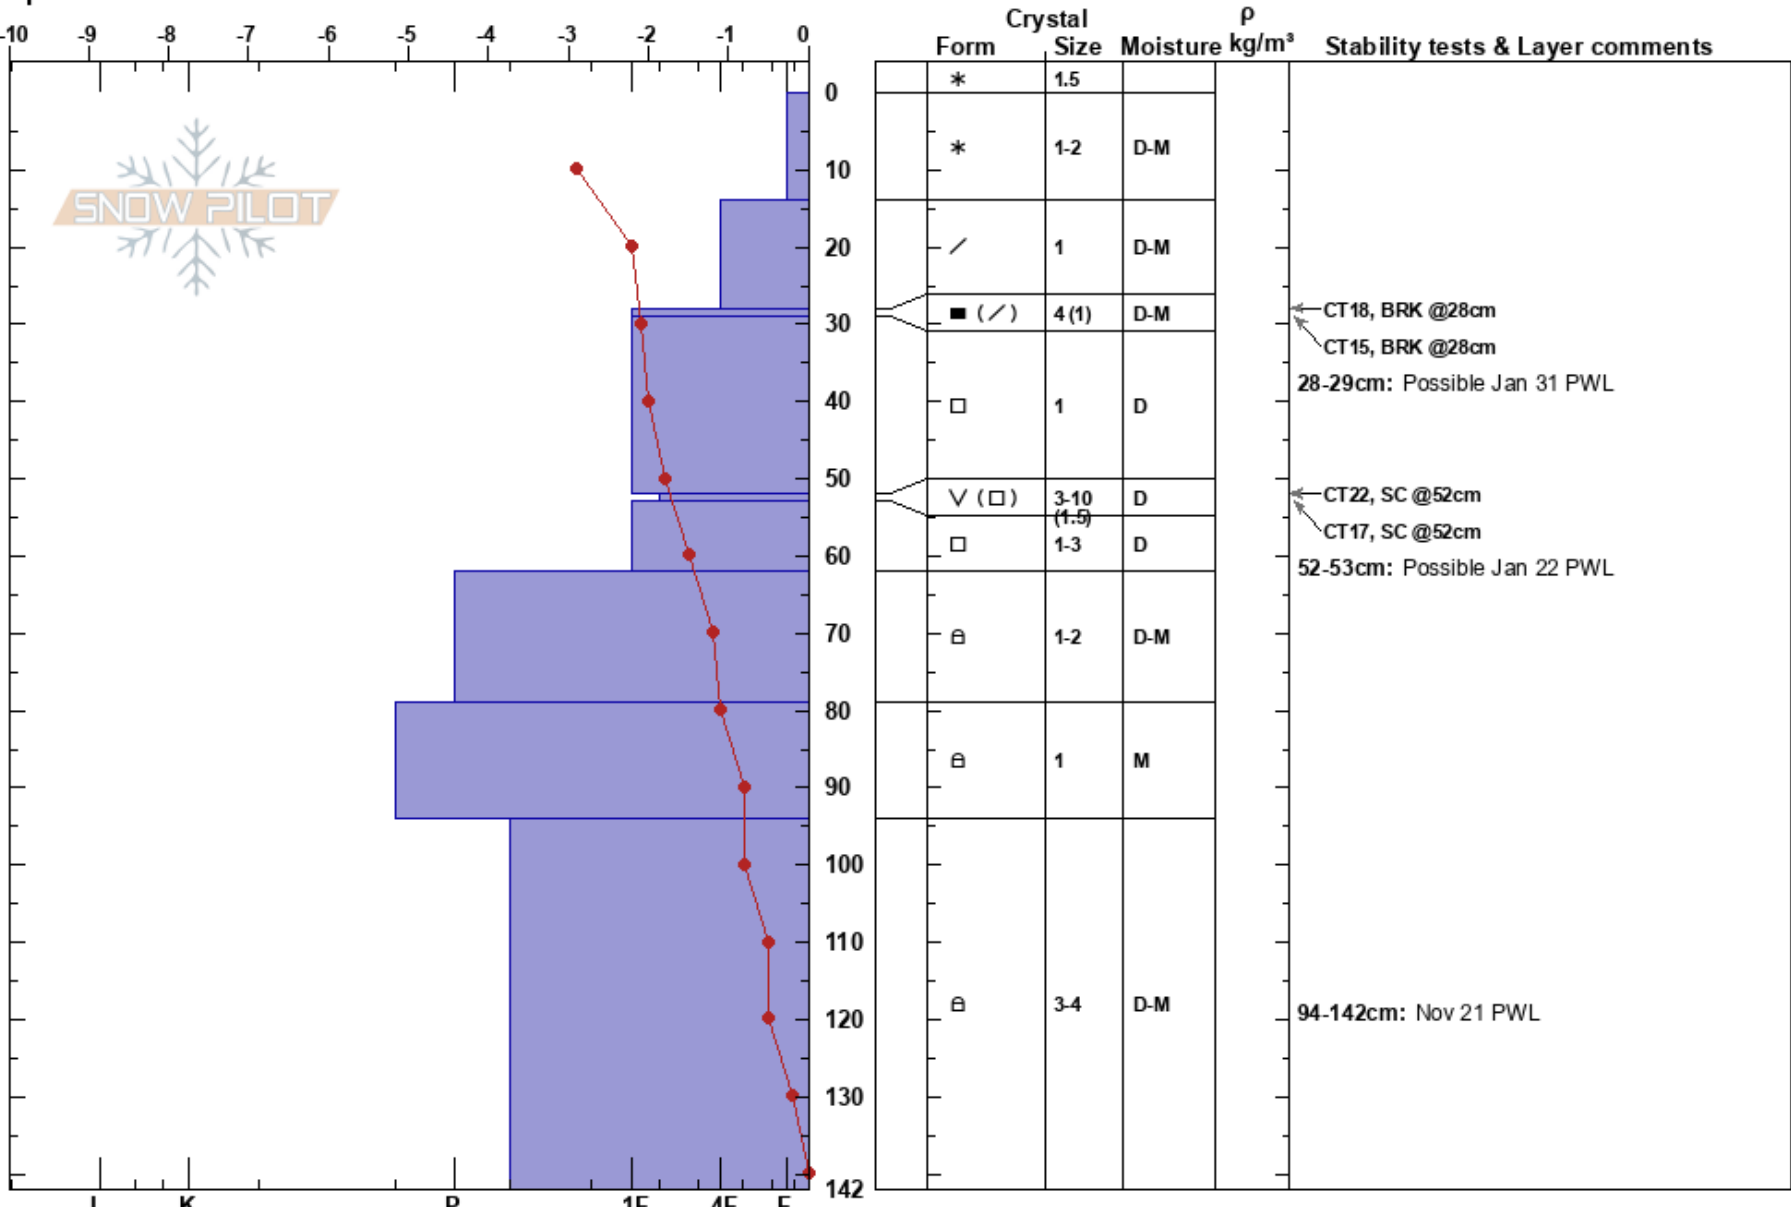

Zorias Full Profile
 Monashee
 BC
Elevation: 2000 m
Aspect: 45°
Specifics:

Keefee Lake
 05/02/2023 - 10:25
Co-ord: 50.15709N, -118.32718W
Slope Angle: 34°
Wind Loading:

Stability:
Air Temperature: -3.9°C
Sky Cover: X
Precipitation: S-1
Wind: E Light Breeze

HS: 142
PF: 60
 28-29cm: Possible Jan 31 PWL
 52-53cm: Possible Jan 22 PWL
 52-53cm: Problematic layer
 94-142cm: Nov 21 PWL

Notes: Planar slope, TL, Far below ridgeline, protected, Skiers right of open glade. Dug by Bryn and Dres