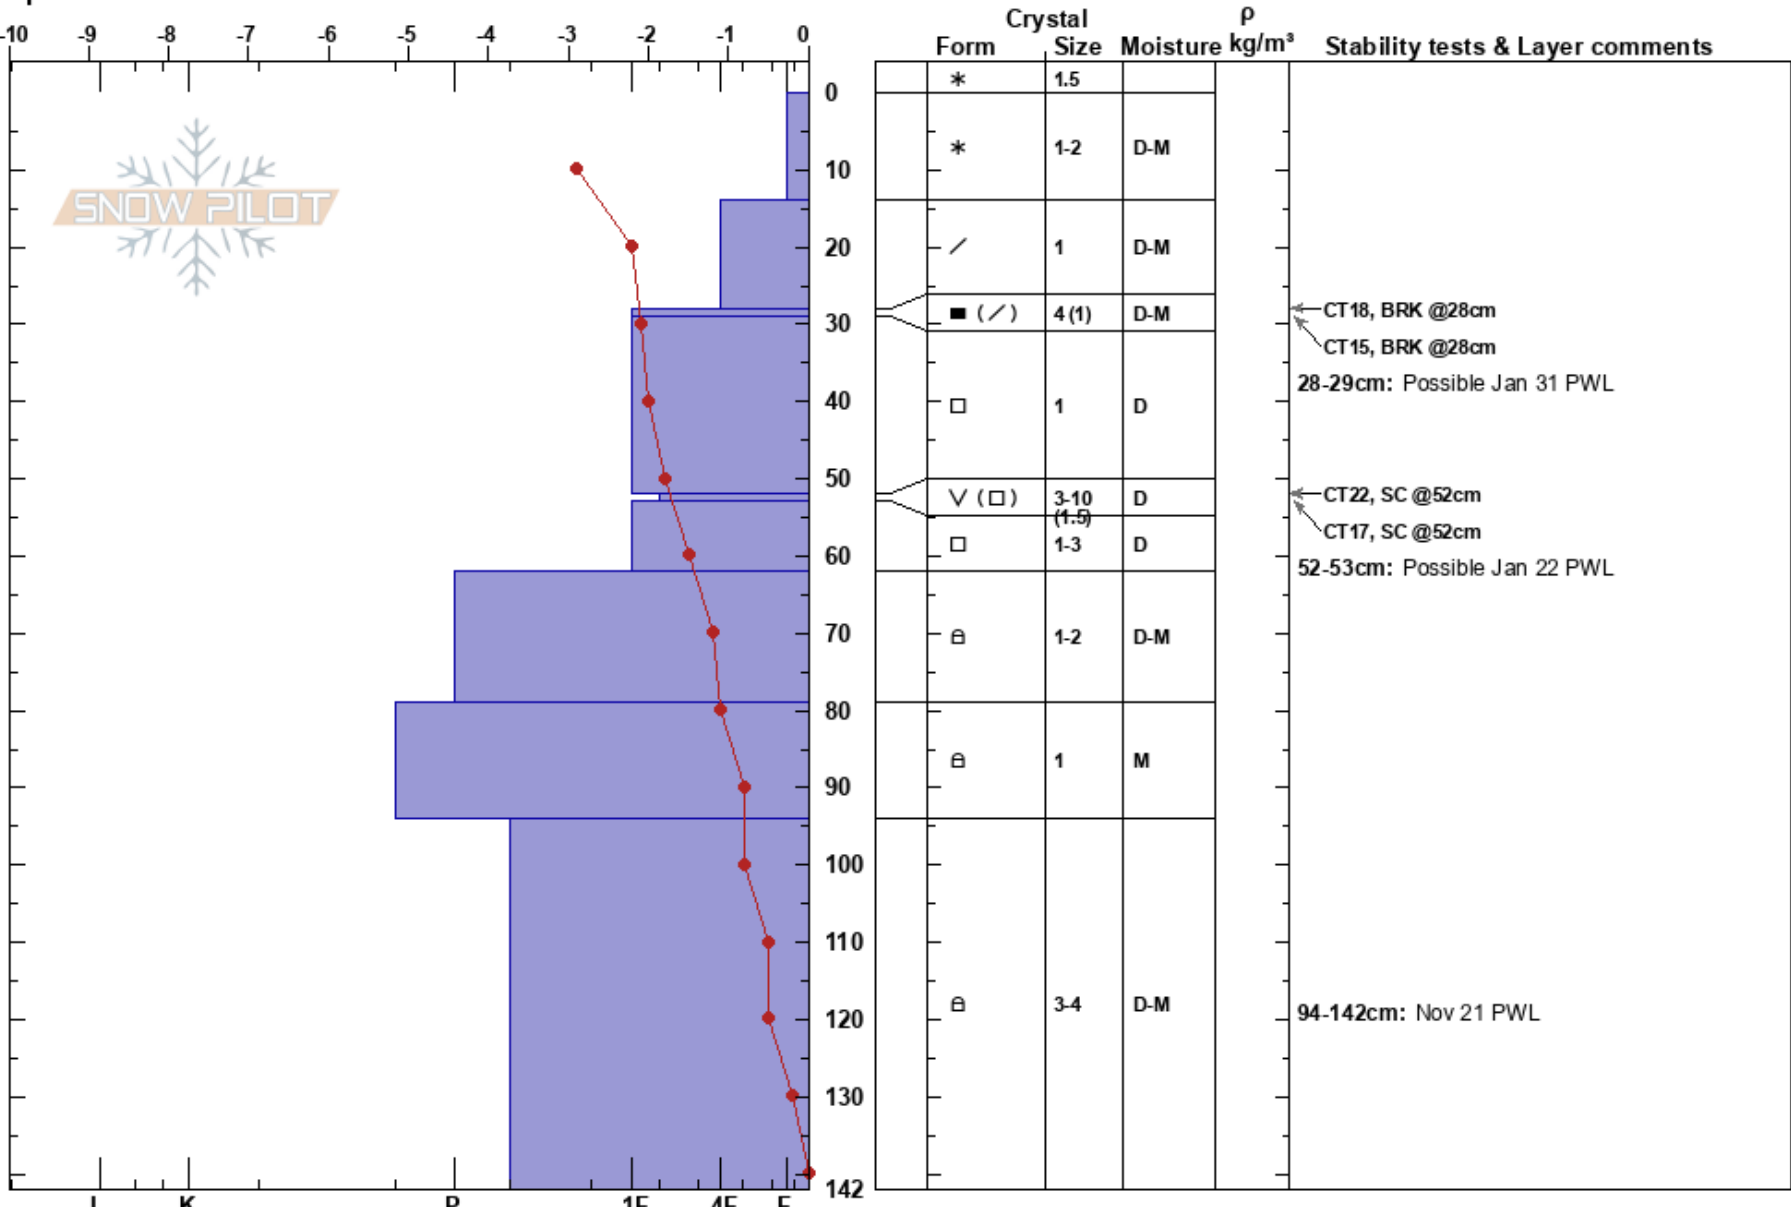

Zorias Full Profile
 Monashee
 BC
Elevation: 2000 m
Aspect: 45°
Specifics:

Keefer Lake
 05/02/2023 - 10:25
Co-ord: 50.15709N, -118.32718W
Slope Angle: 34°
Wind Loading:

Stability:
Air Temperature: -3.9°C **PF:** 60
Sky Cover: X
Precipitation: S-1
Wind: E Light Breeze

HS: 142
Layer Notes:
 28-29cm: Possible Jan 31 PWL
 52-53cm: Possible Jan 22 PWL
 52-53cm: Problematic layer
 94-142cm: Nov 21 PWL

Notes: Planar slope, TL, Far below ridgeline, protected, Skiers right of open glade. Dug by Bryn and Dres