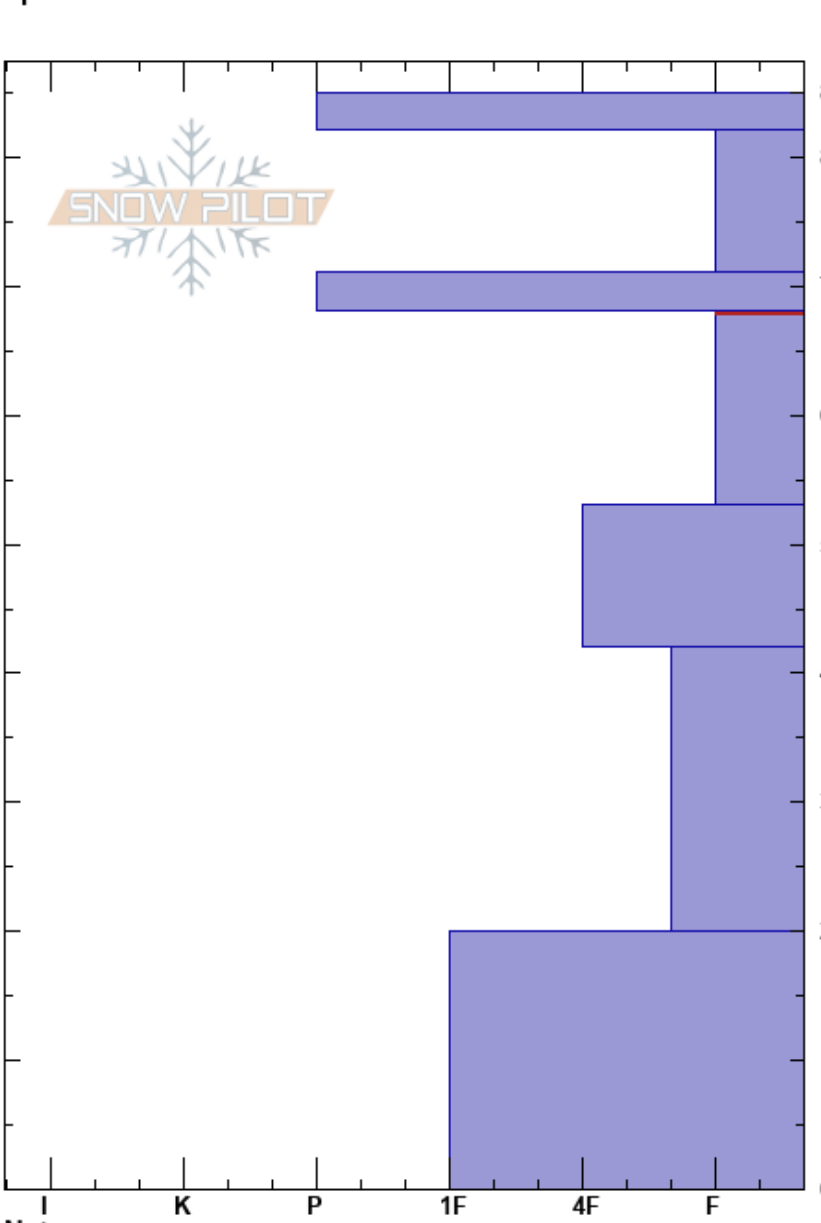

Grouse Mountain
 Teton Range
 WY
 Elevation: 9425 ft
 Aspect: S
 Specifics:

Alex Drinkard
 02/05/2023 - 11:00am
 Co-ord: 43.72017N, -110.23470W
 Slope Angle: 30°
 Wind Loading: no

Stability:
 Air Temperature:
 Sky Cover: FEW
 Precipitation: NO
 Wind: S Light Breeze

HS: 85
 PF: 30
 PS: 20
 68-53cm: Problematic layer

Crystal Form	Crystal Size	Moisture	ρ kg/m ³	Stability tests & Layer comments
⊙⊙				
/				
⊙⊙				←ECTP16 @68cm
□	1-2			
□	1			←ECTP25 @42cm
□	3-4			
□ (^)	3			