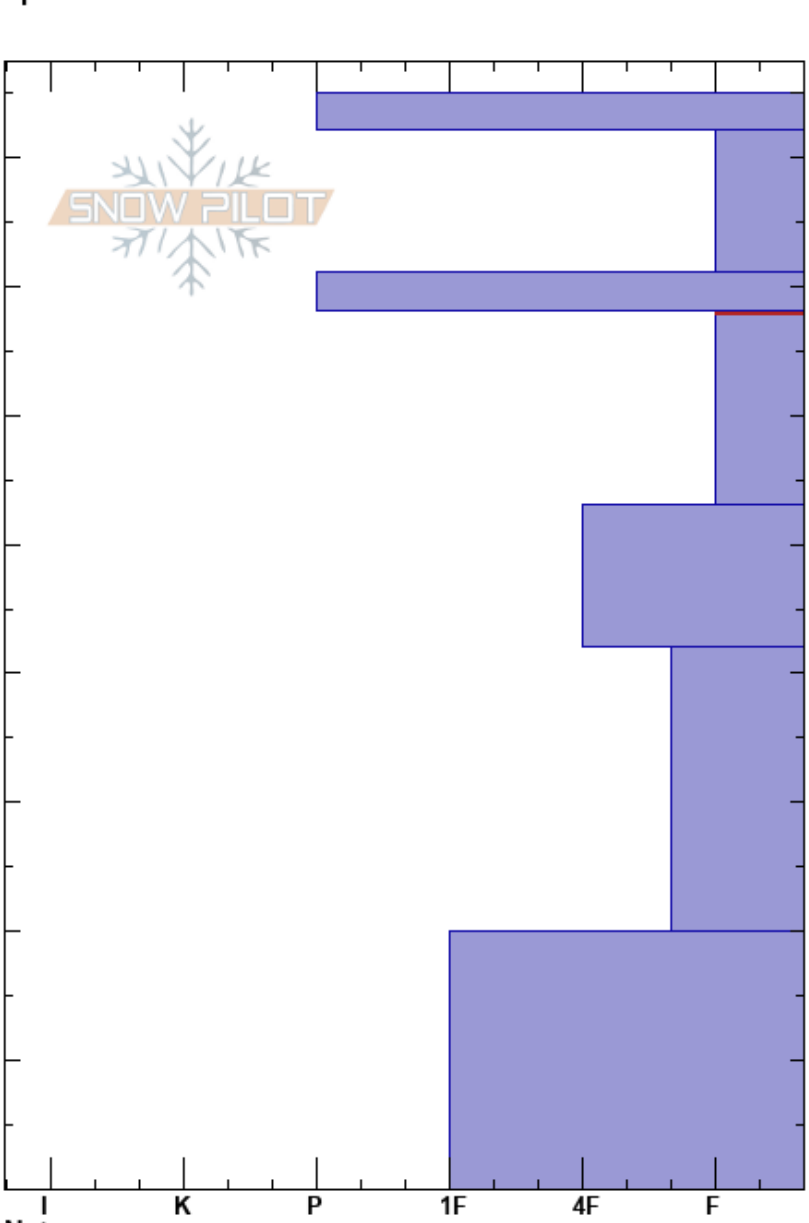

Grouse Mountain
 Teton Range
 WY
 Elevation: 9425 ft
 Aspect: S
 Specifics:

Alex Drinkard
 02/05/2023 - 11:00am
 Co-ord: 43.72017N, -110.23470W
 Slope Angle: 30°
 Wind Loading: no

Stability:
 Air Temperature:
 Sky Cover: FEW
 Precipitation: NO
 Wind: S Light Breeze

HS: 85
 PF: 30
 PS: 20
 68-53cm: Problematic layer

Crystal Form	Crystal Size	Moisture	ρ kg/m ³	Stability tests & Layer comments
⊙⊙				
/				
⊙⊙				← ECTP16 @68cm
□	1-2			
□	1			← ECTP25 @42cm
□	3-4			
□ (^)	3			