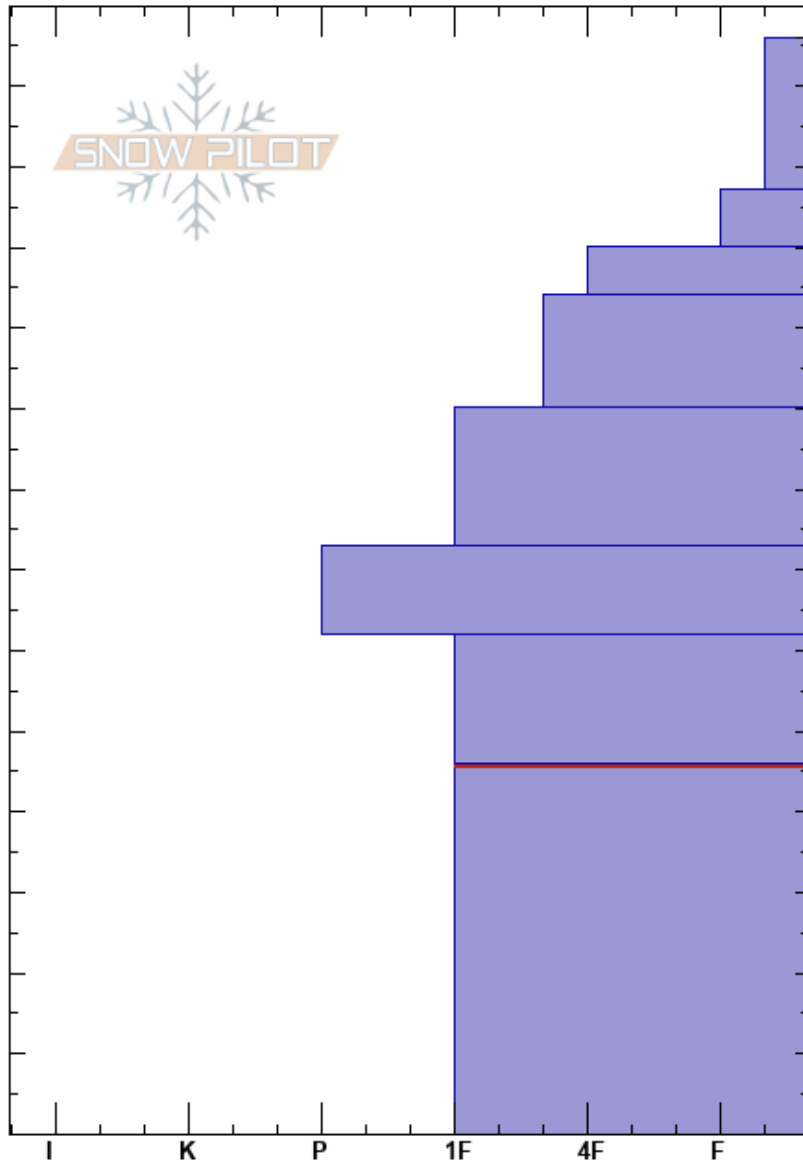

Mt Field
 Banff, Yoho and Kootenay
 AB
 Elevation: 1900 m
 Aspect: E
 Specifics:

Banff Visitor Safety
 05/02/2023 - 13:30
 Co-ord: 51.44037N, -116.44341W
 Slope Angle: 15°
 Wind Loading:

Stability:
 Air Temperature:
 Sky Cover: OVC
 Precipitation: S-1
 Wind: Calm

HS: 136
 PF: 30
 PS: 20
 46-0cm: Nov CR/FC @ 44
 46-0cm: Problematic layer

Height (cm)	Crystal		Moisture	ρ kg/m ³	Stability tests & Layer comments
	Form	Size			
136					
130					
120					← CT6, PC @117cm Stellars
110					
100					
90					
80					
70					
60					
50					
46					← DT21, SC @44cm Nov CR/FC
40					
30					
20					46-0cm: Nov CR/FC @ 44
10					
0					