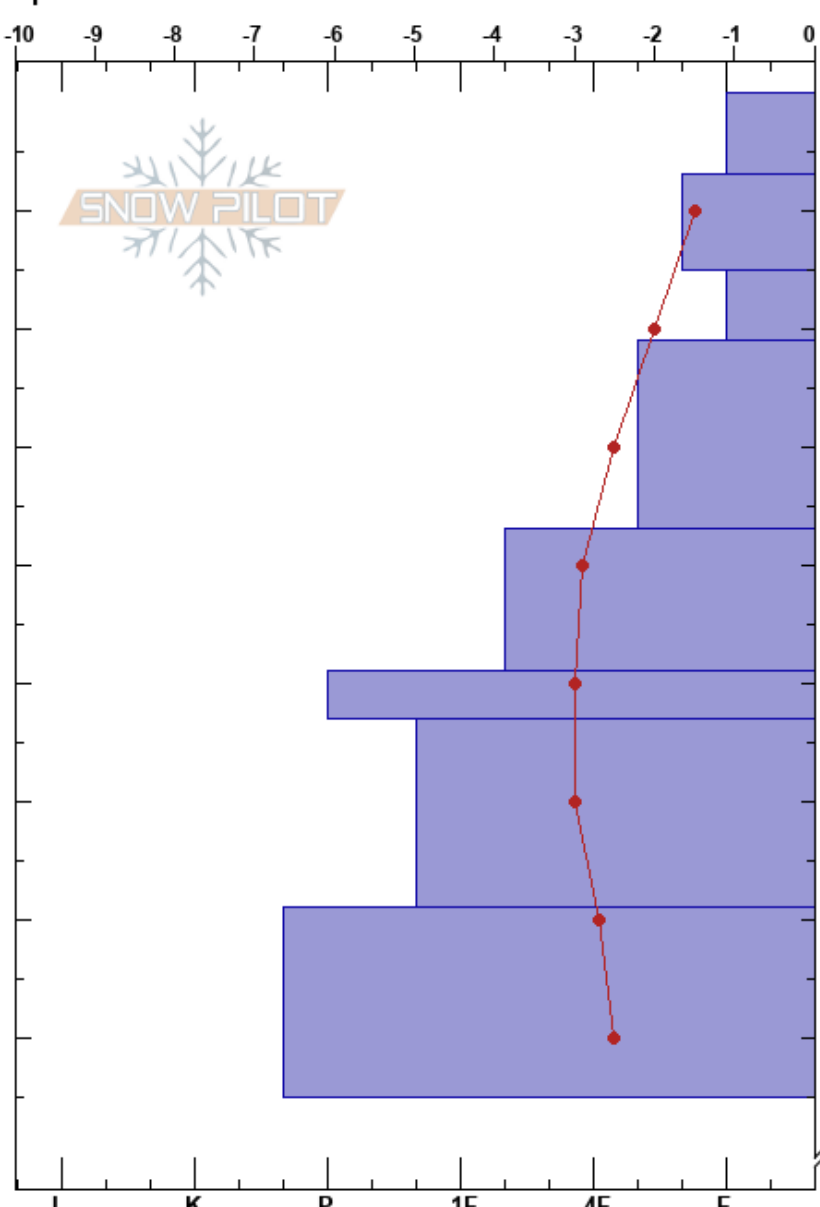

Snake Bite cut block
 Monashee
 BC
 Elevation: 1424 m
 Aspect: N
 Specifics:

Mustang Powder
 05/02/2023 - 10:45
 Co-ord:
 Slope Angle: 20°
 Wind Loading:

Stability: **HS: 182**
 Air Temperature: -0.7°C PF: 65
 Sky Cover: OVC
 Precipitation: S1
 Wind: Calm

Layer Notes:

Form	Crystal		ρ kg/m ³	Stability tests & Layer comments
	Size	Moisture		
			M	
			M	← ECTN6 @15cm
			D-M	← ECTN11 @21cm
			D-M	
			D	← ECTN22 @37cm CT3, SP @37cm on DF 2 mm CT11, SP @37cm on DF 2 mm
⊙⊙			D	
			D	
⊙⊙				
182				

Notes: Valley fog.

Objective: looking for Jan 30th SH, but not found. Neither found in the next profile at Cliff McCool cut block.