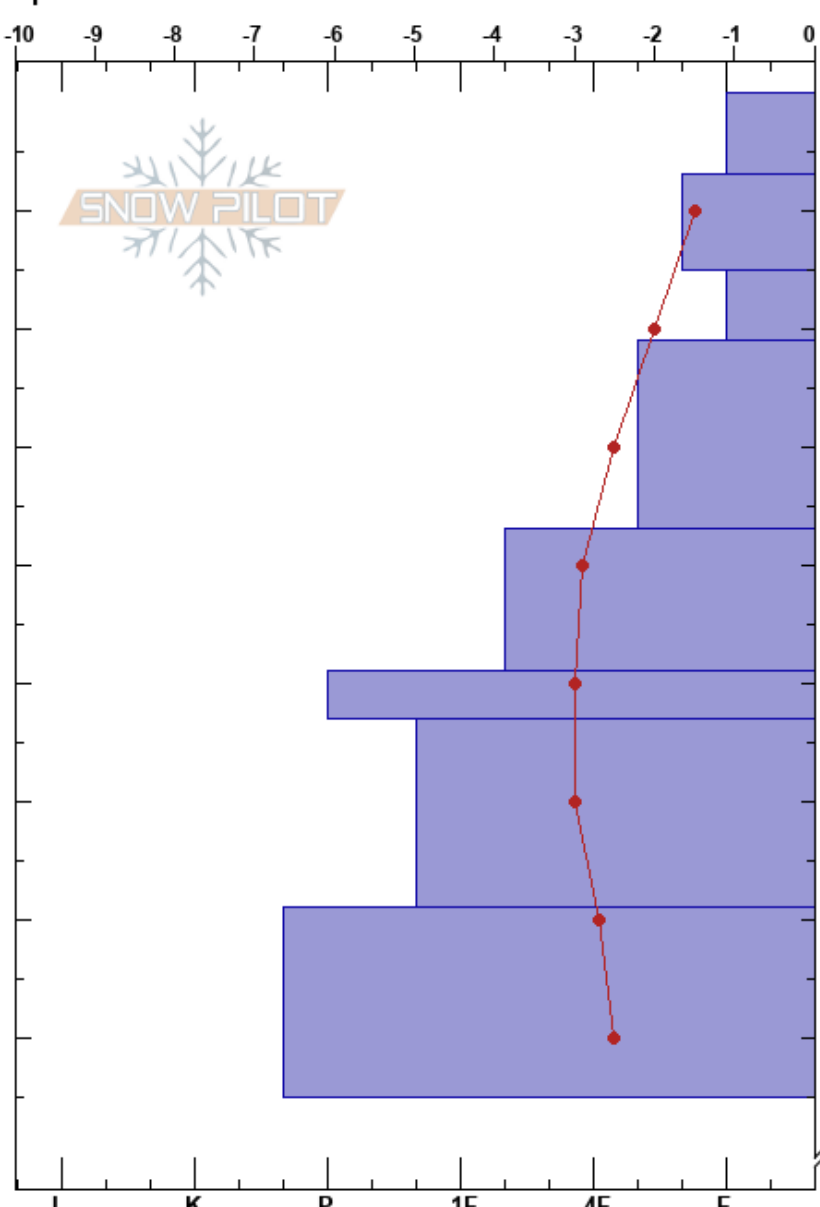

Snake Bite cut block
 Monashee
 BC
 Elevation: 1424 m
 Aspect: N
 Specifics:

Mustang Powder
 05/02/2023 - 10:45
 Co-ord:
 Slope Angle: 20°
 Wind Loading:

Stability: **HS: 182**
 Air Temperature: -0.7°C PF: 65
 Sky Cover: OVC
 Precipitation: S1
 Wind: Calm

Layer Notes:

Form	Crystal		ρ kg/m ³	Stability tests & Layer comments
	Size	Moisture		
			M	
			M	
			D-M	← ECTN6 @15cm
			D-M	← ECTN11 @21cm
			D-M	
			D	← ECTN22 @37cm CT3, SP @37cm on DF 2 mm CT11, SP @37cm on DF 2 mm
⊙⊙			D	
			D	
⊙⊙				
182				

Notes: Valley fog.

Objective: looking for Jan 30th SH, but not found. Neither found in the next profile at Cliff McCool cut block.