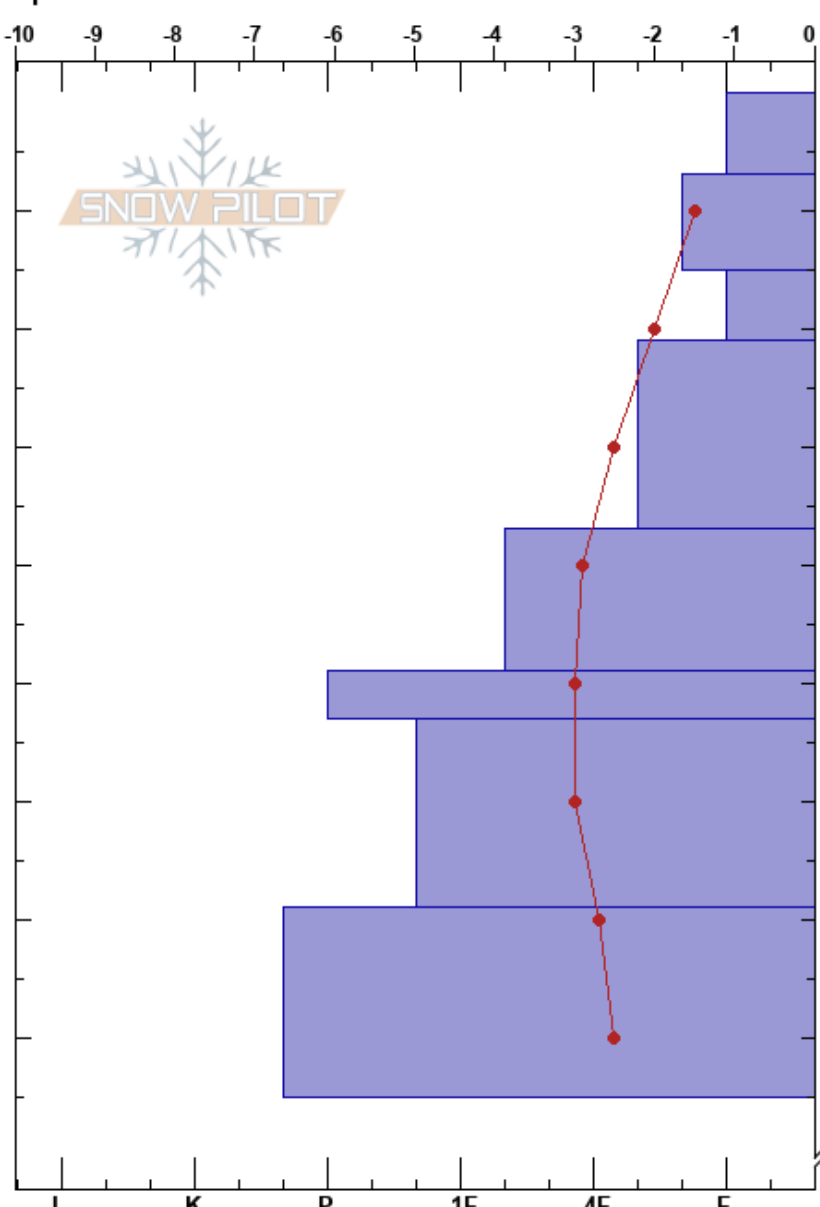

Snake Bite cut block  
 Monashee  
 BC  
 Elevation: 1424 m  
 Aspect: N  
 Specifics:

Mustang Powder  
 05/02/2023 - 10:45  
 Co-ord:  
 Slope Angle: 20°  
 Wind Loading:

Stability: **HS: 182**  
 Air Temperature: -0.7°C PF: 65  
 Sky Cover: OVC  
 Precipitation: S1  
 Wind: Calm

Layer Notes:

Form	Crystal		$\rho$ kg/m <sup>3</sup>	Stability tests & Layer comments
	Size	Moisture		
			M	
			M	← ECTN6 @15cm
			D-M	← ECTN11 @21cm
			D-M	
			D	← ECTN22 @37cm CT3, SP @37cm on DF 2 mm CT11, SP @37cm on DF 2 mm
⊙⊙			D	
			D	
⊙⊙				
182				

Notes: Valley fog.

Objective: looking for Jan 30th SH, but not found. Neither found in the next profile at Cliff McCool cut block.