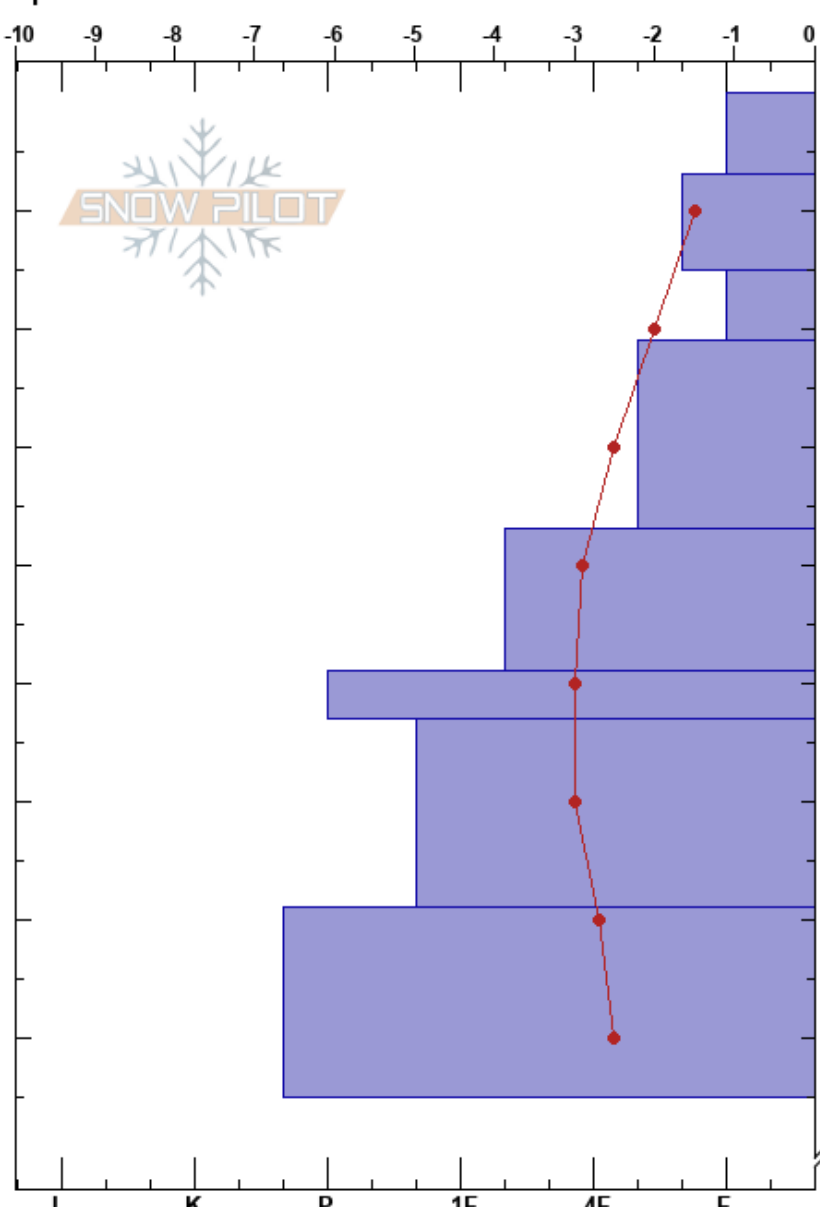

Snake Bite cut block  
 Monashee  
 BC  
 Elevation: 1424 m  
 Aspect: N  
 Specifics:

Mustang Powder  
 05/02/2023 - 10:45  
 Co-ord:  
 Slope Angle: 20°  
 Wind Loading:

Stability: **HS: 182**  
 Air Temperature: -0.7°C PF: 65  
 Sky Cover: OVC  
 Precipitation: S1  
 Wind: Calm

Layer Notes:

Form	Crystal Size	Moisture	$\rho$ kg/m <sup>3</sup>	Stability tests & Layer comments
		M		
		M		
		D-M		← ECTN6 @15cm
		D-M		← ECTN11 @21cm
		D-M		
		D		← ECTN22 @37cm CT3, SP @37cm on DF 2 mm CT11, SP @37cm on DF 2 mm
⊙⊙		D		
		D		
⊙⊙				
182				

Notes: Valley fog.

Objective: looking for Jan 30th SH, but not found. Neither found in the next profile at Cliff McCool cut block.