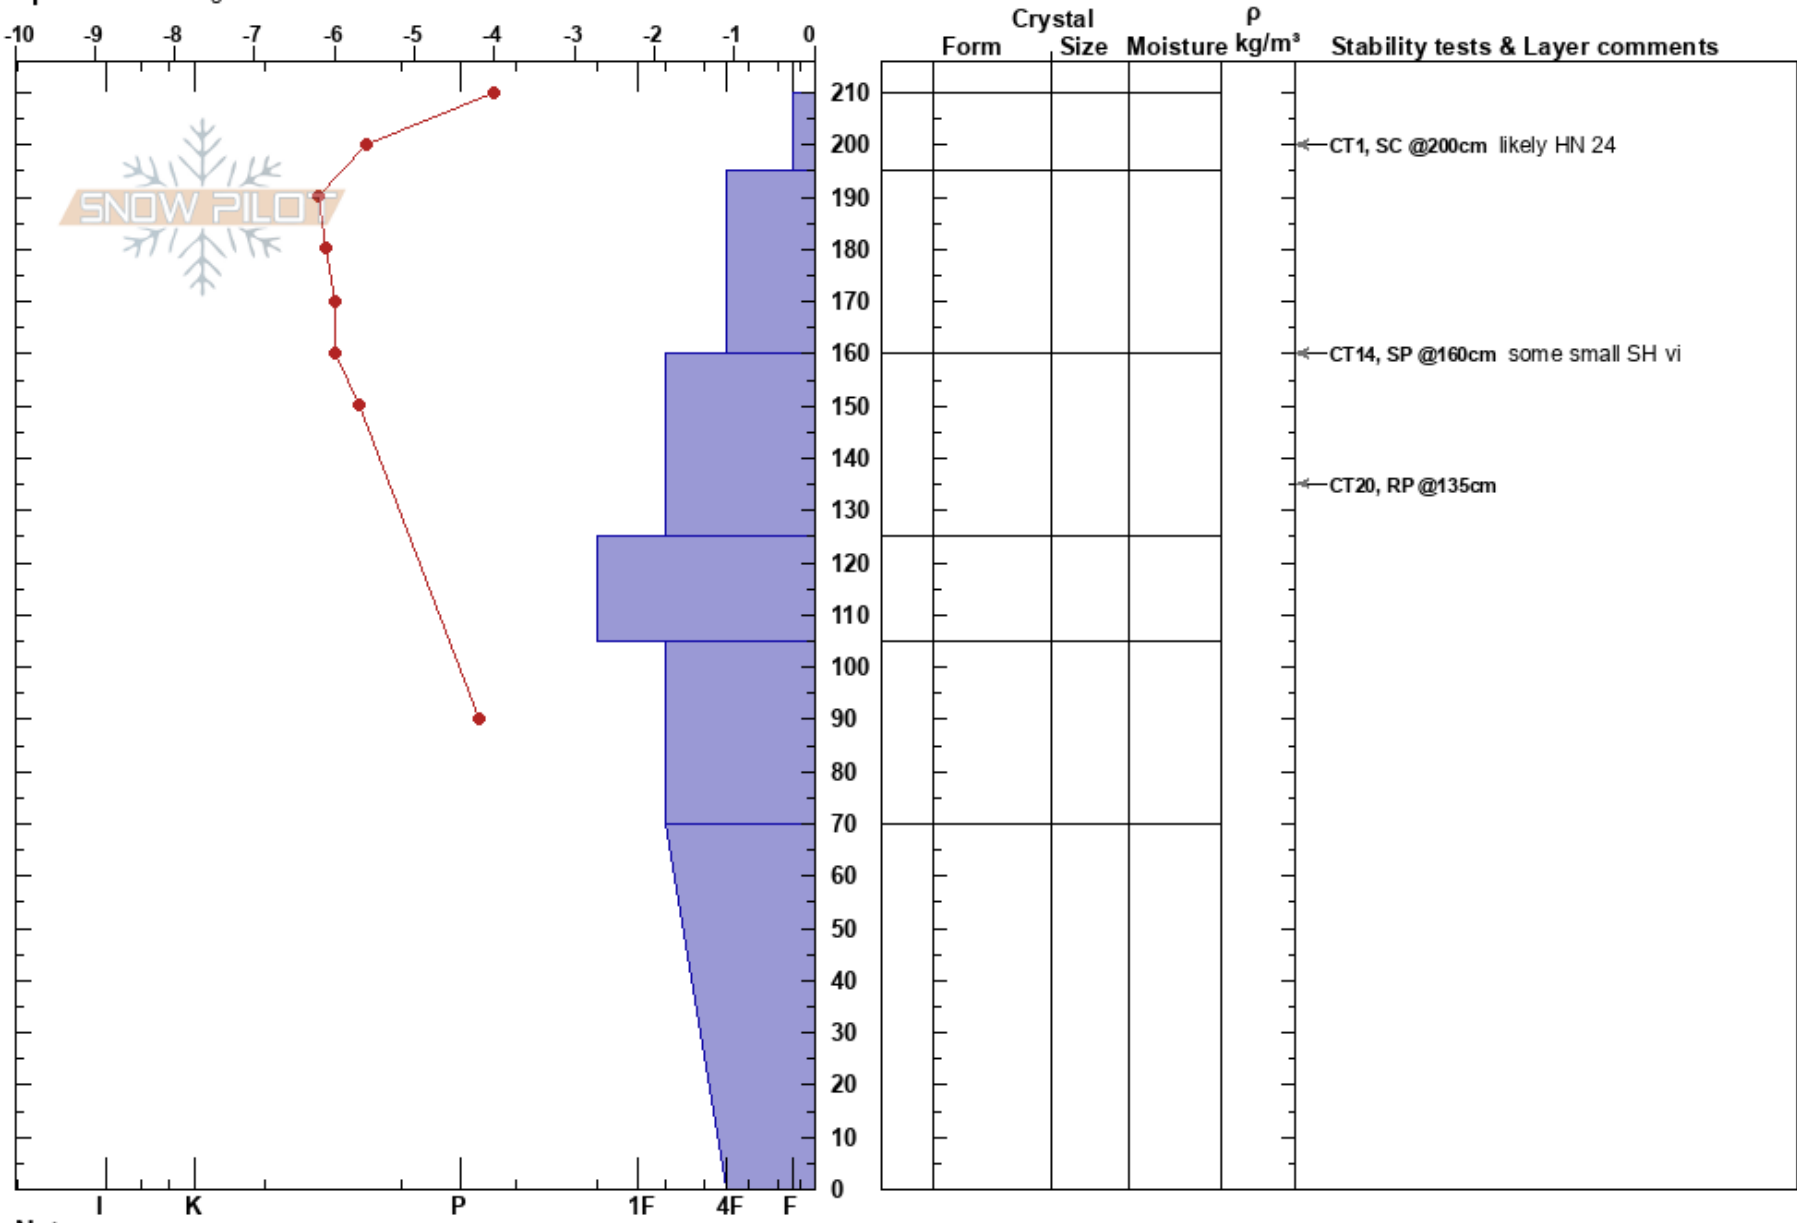

Ounde
 purcell
 BC
 Elevation: 2350 m
 Aspect: NE
 Specifics: Pit dug in a Ski Area

RK Heli Ski Guides
 05/02/2023 - 13:45
 Co-ord:
 Slope Angle: 30°
 Wind Loading:

Stability:
 Air Temperature: -4°C
 Sky Cover: OVC
 Precipitation: S-1
 Wind: Calm

HS:210
 PF: 65 160-125cm: Problematic layer
 PS: 20

Notes: