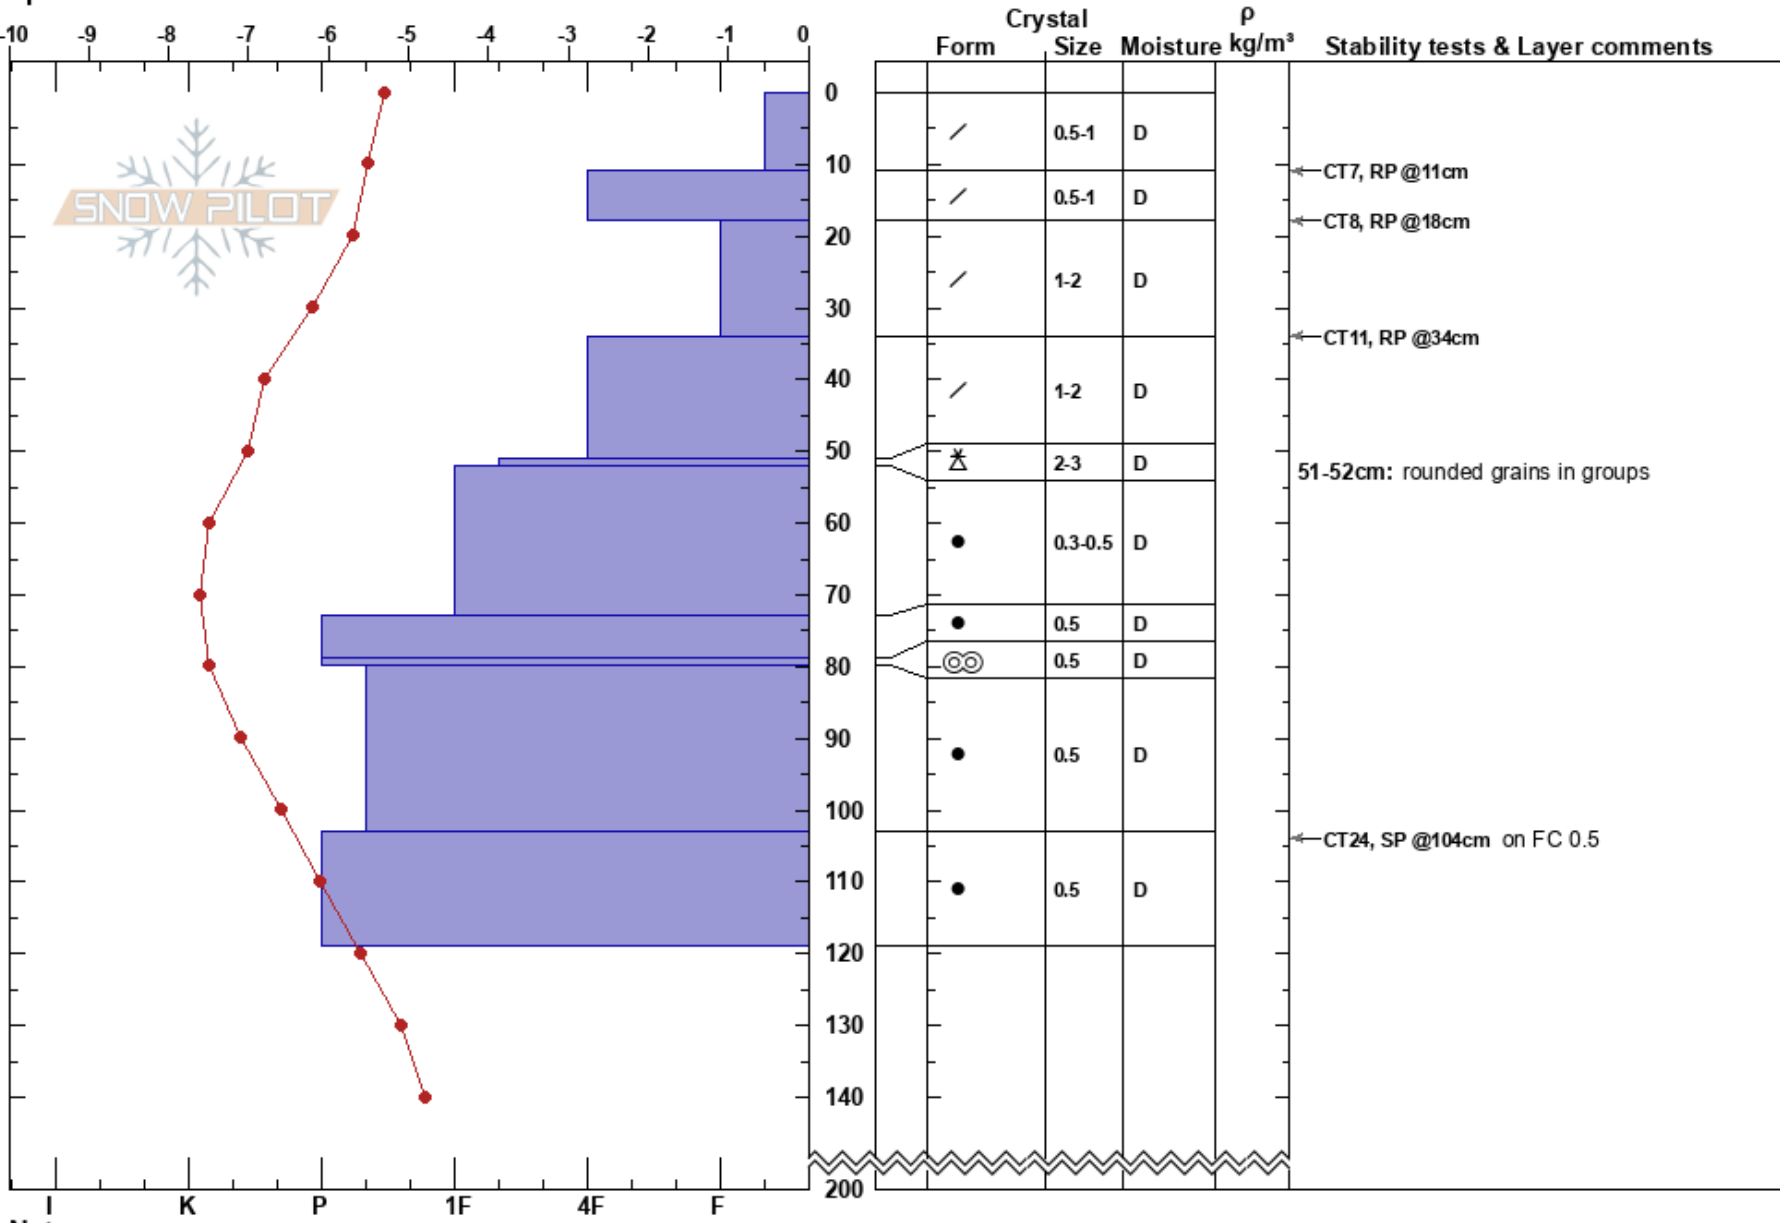

Poircupine Hill
 Monashee
 BC
 Elevation: 1930 m
 Aspect: W
 Specifics:

Mustang Powder
 04/02/2023 - 10:00
 Co-ord:
 Slope Angle: 23°
 Wind Loading:

Stability: **HS:200**
 Air Temperature: -4.8°C PF: 62
 Sky Cover: OVC
 Precipitation: S1
 Wind: Calm

Layer Notes:
 51-52cm: rounded grains in groups
 51-52cm: Problematic layer

Notes: Small slope with trees around (>5m)