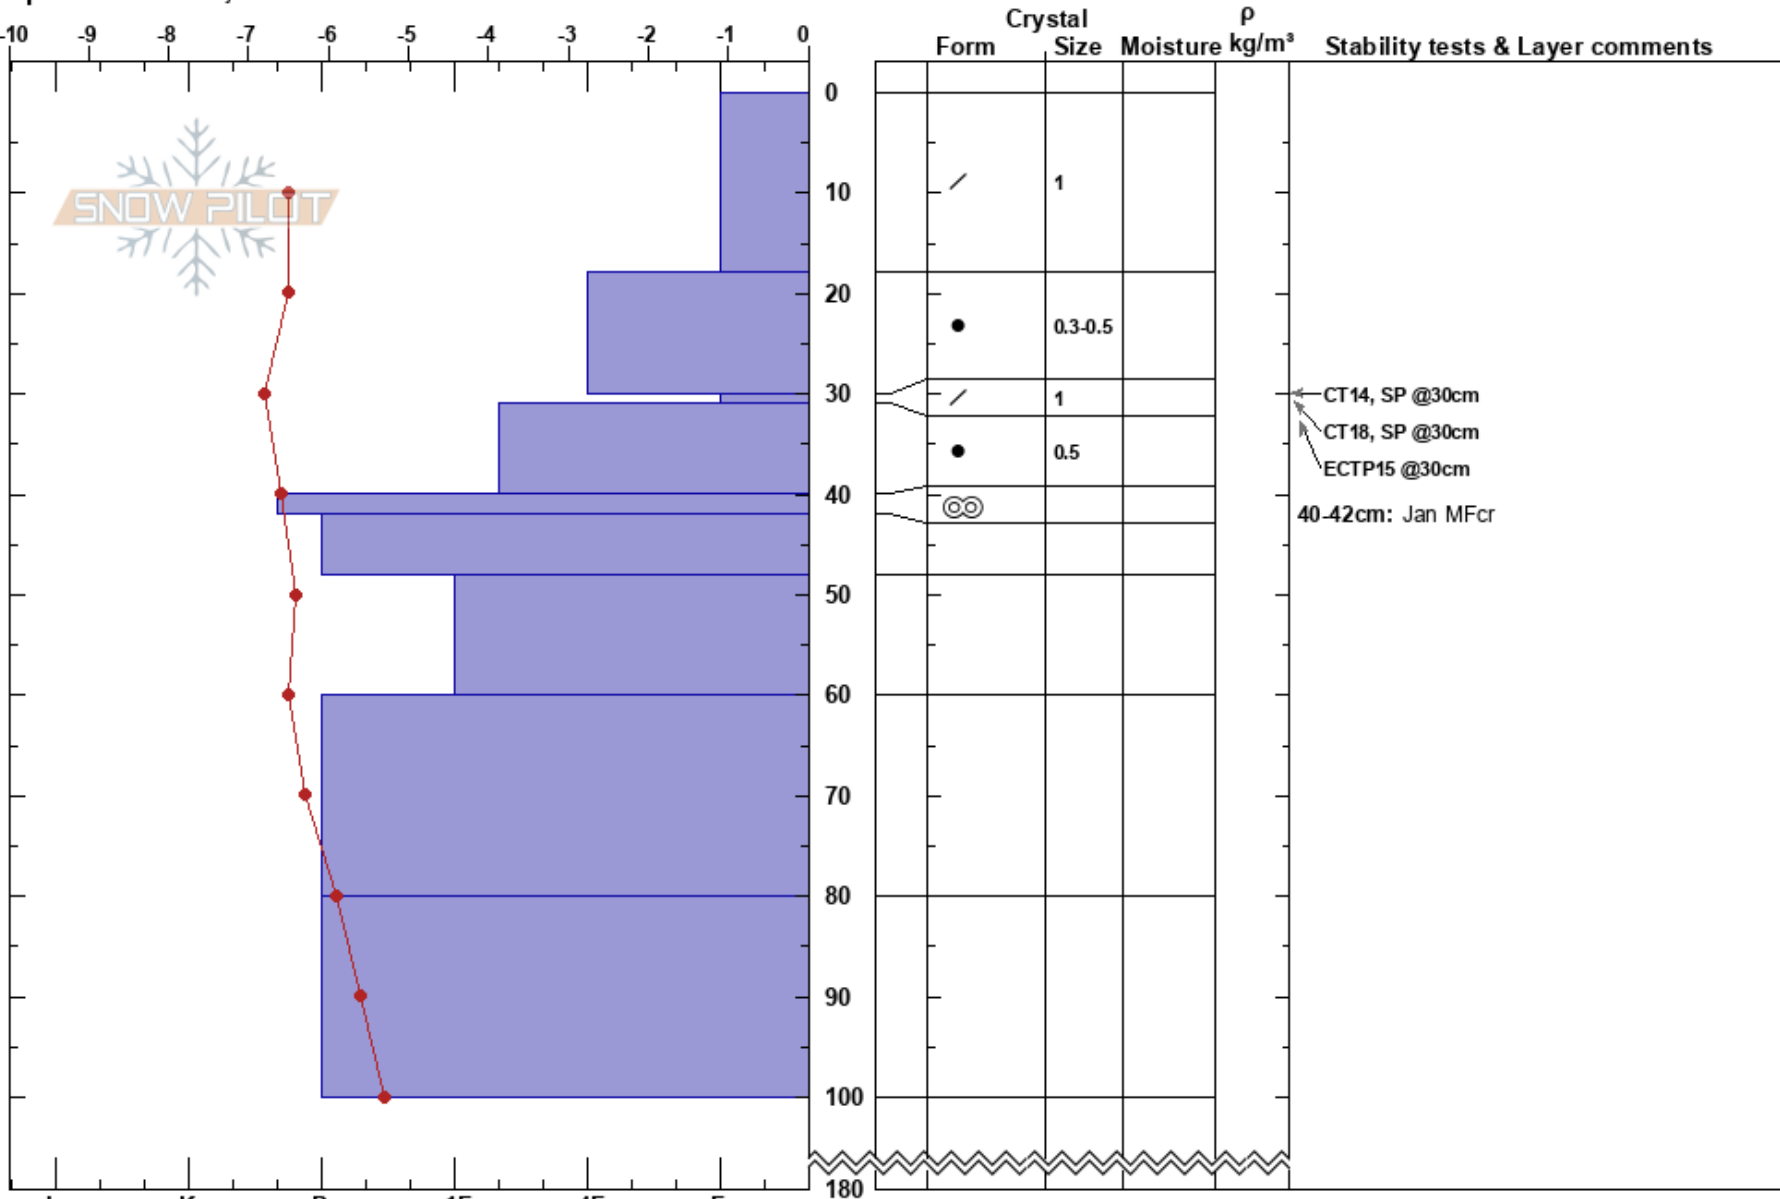

North Ridge  
 Canadian Rockies  
 AB  
**Elevation:** 1920 m  
**Aspect:** NW  
**Specifics:** Pit is adjacent to avalanche

Annie Schussler  
 05/02/2023 - 12:30  
**Co-ord:**  
**Slope Angle:** 40°  
**Wind Loading:**

**Stability:**  
**Air Temperature:**  
**Sky Cover:** OVC  
**Precipitation:** S-1  
**Wind:** SW Light Breeze

**HS:** 180  
**PF:** 50  
**Layer Notes:**  
 30-31cm: Problematic layer  
 40-42cm: Jan MFcr

**Notes:** Dug above where the missing backside skier skied