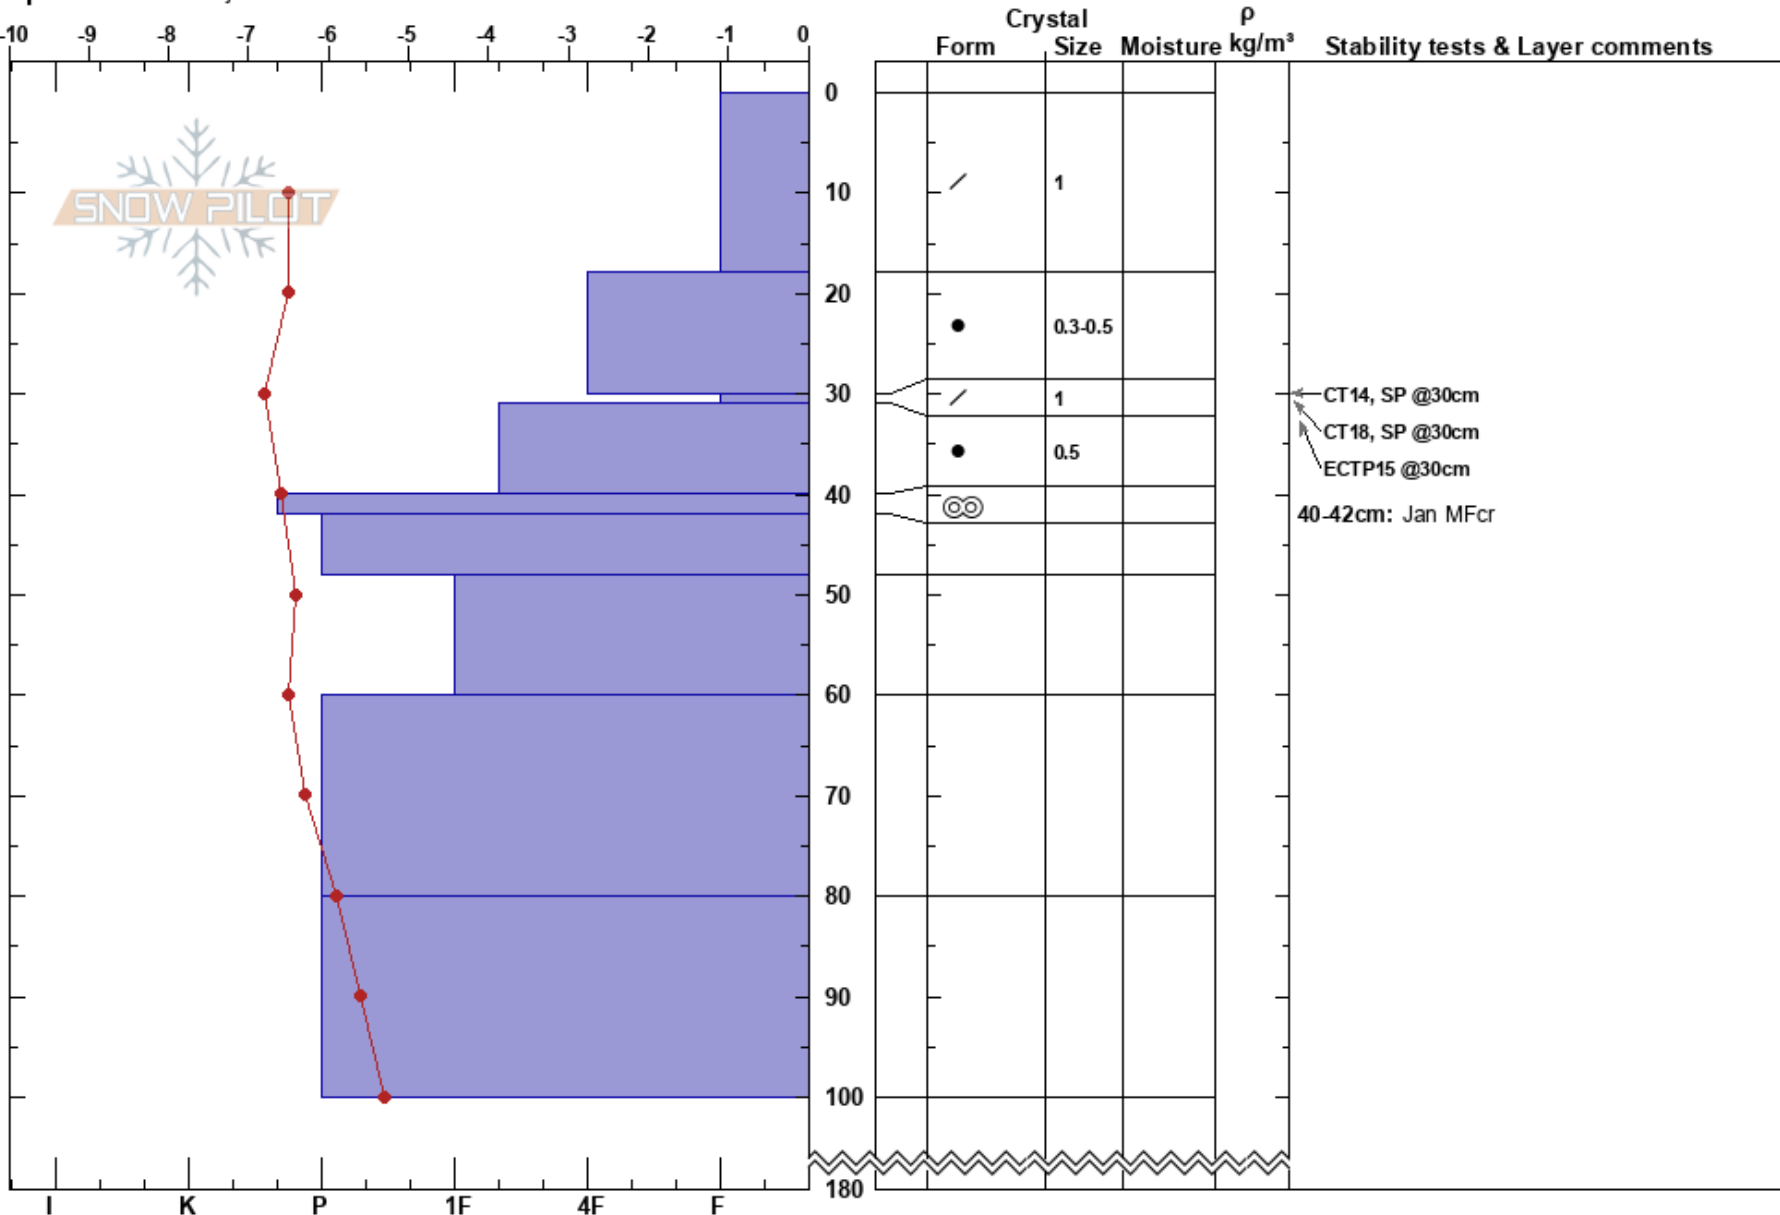

North Ridge
 Annie Schussler
 Canadian Rockies
 05/02/2023 - 12:30
 AB
Co-ord:
Slope Angle: 40°
Aspect: NW
Wind Loading:
Specifics: Pit is adjacent to avalanche

Stability:
Air Temperature:
Sky Cover: OVC
Precipitation: S-1
Wind: SW Light Breeze
HS: 180
PF: 50
Layer Notes:
 30-31cm: Problematic layer
 40-42cm: Jan MFcr

Notes: Dug above where the missing backside skier skied