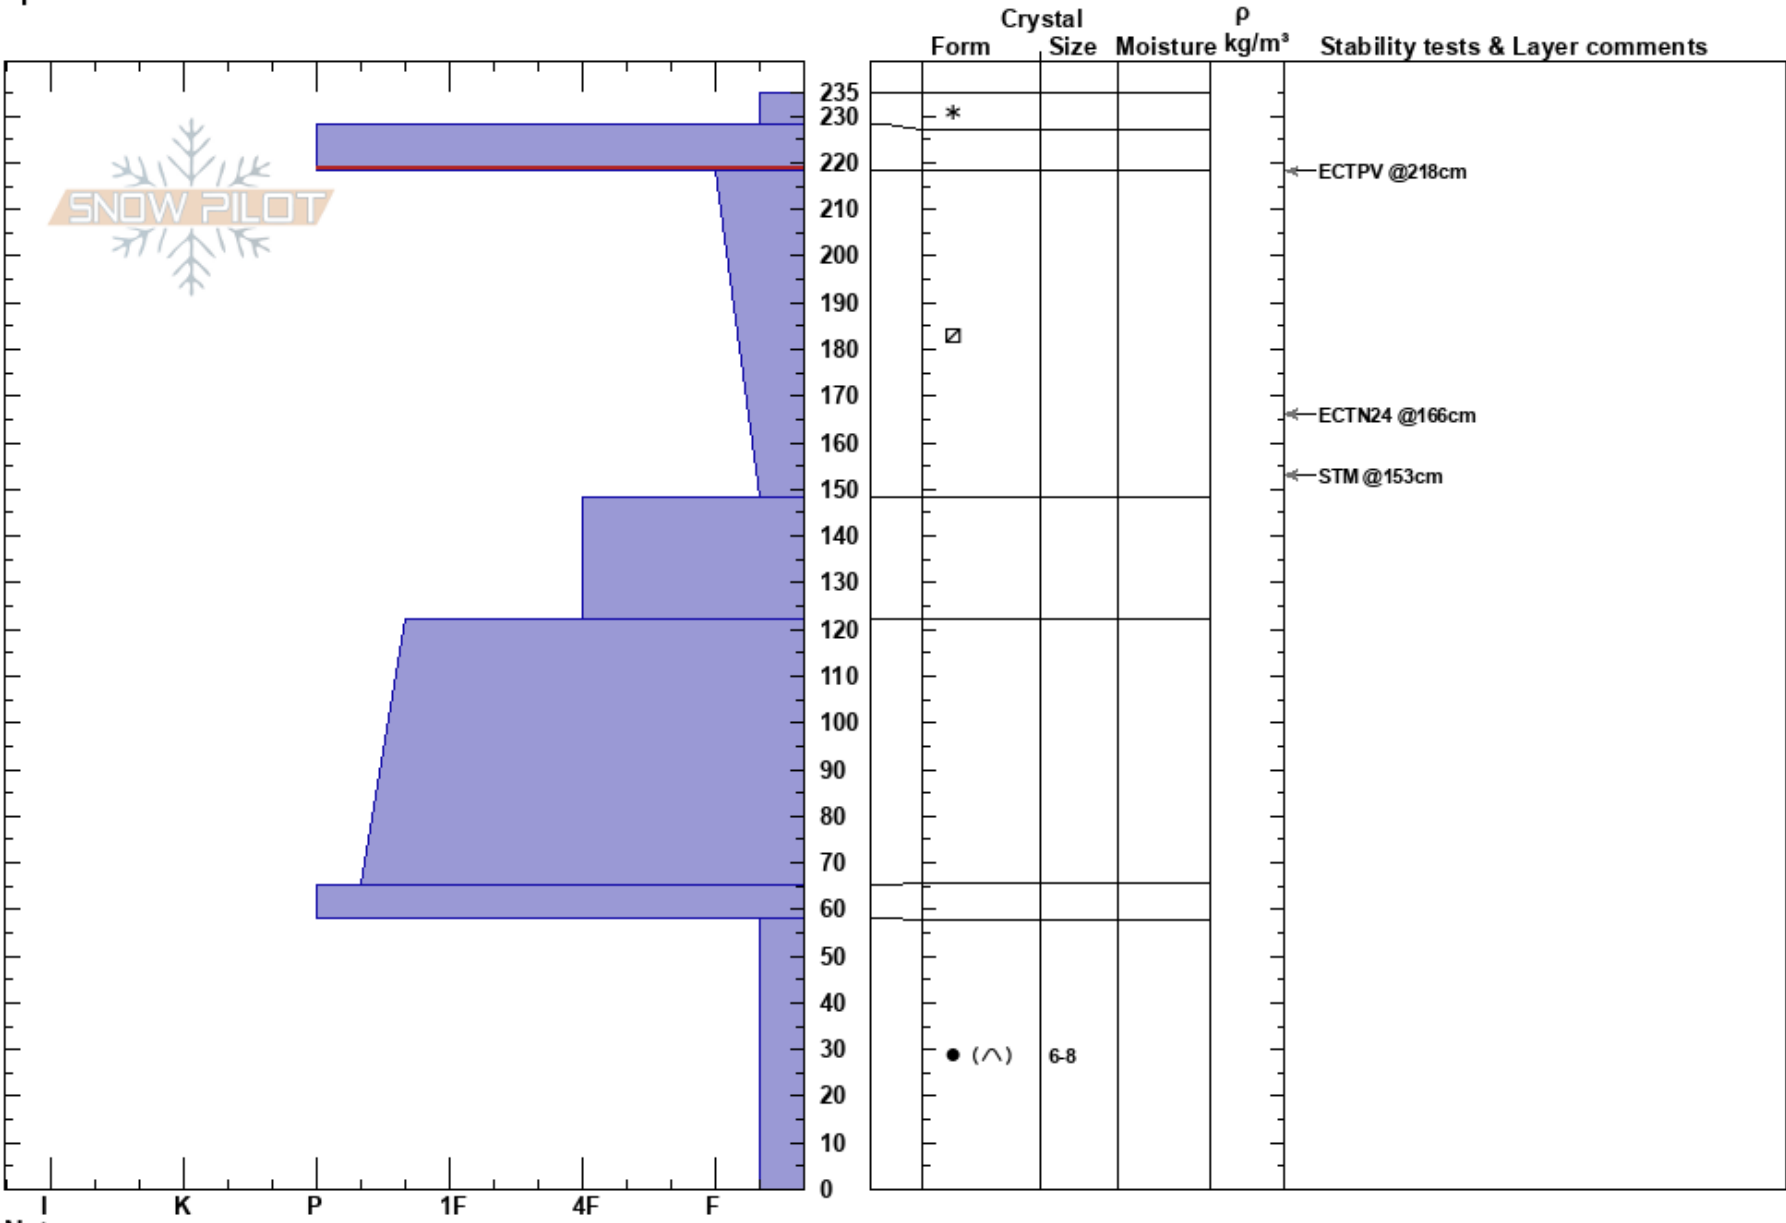

peak 2
 Soldier Mountains
 ID
 Elevation: 9000 ft
 Aspect: N
 Specifics:

cam fields
 02/05/2023 - 8:00am
 Co-ord:
 Slope Angle: 32°
 Wind Loading: previous

Stability:
 Air Temperature: -4°C
 Sky Cover: OVC
 Precipitation: S2
 Wind: SW Light Breeze

HS:235
 PF: 30
 PS: 10
 228-218cm: Problematic layer

Notes: