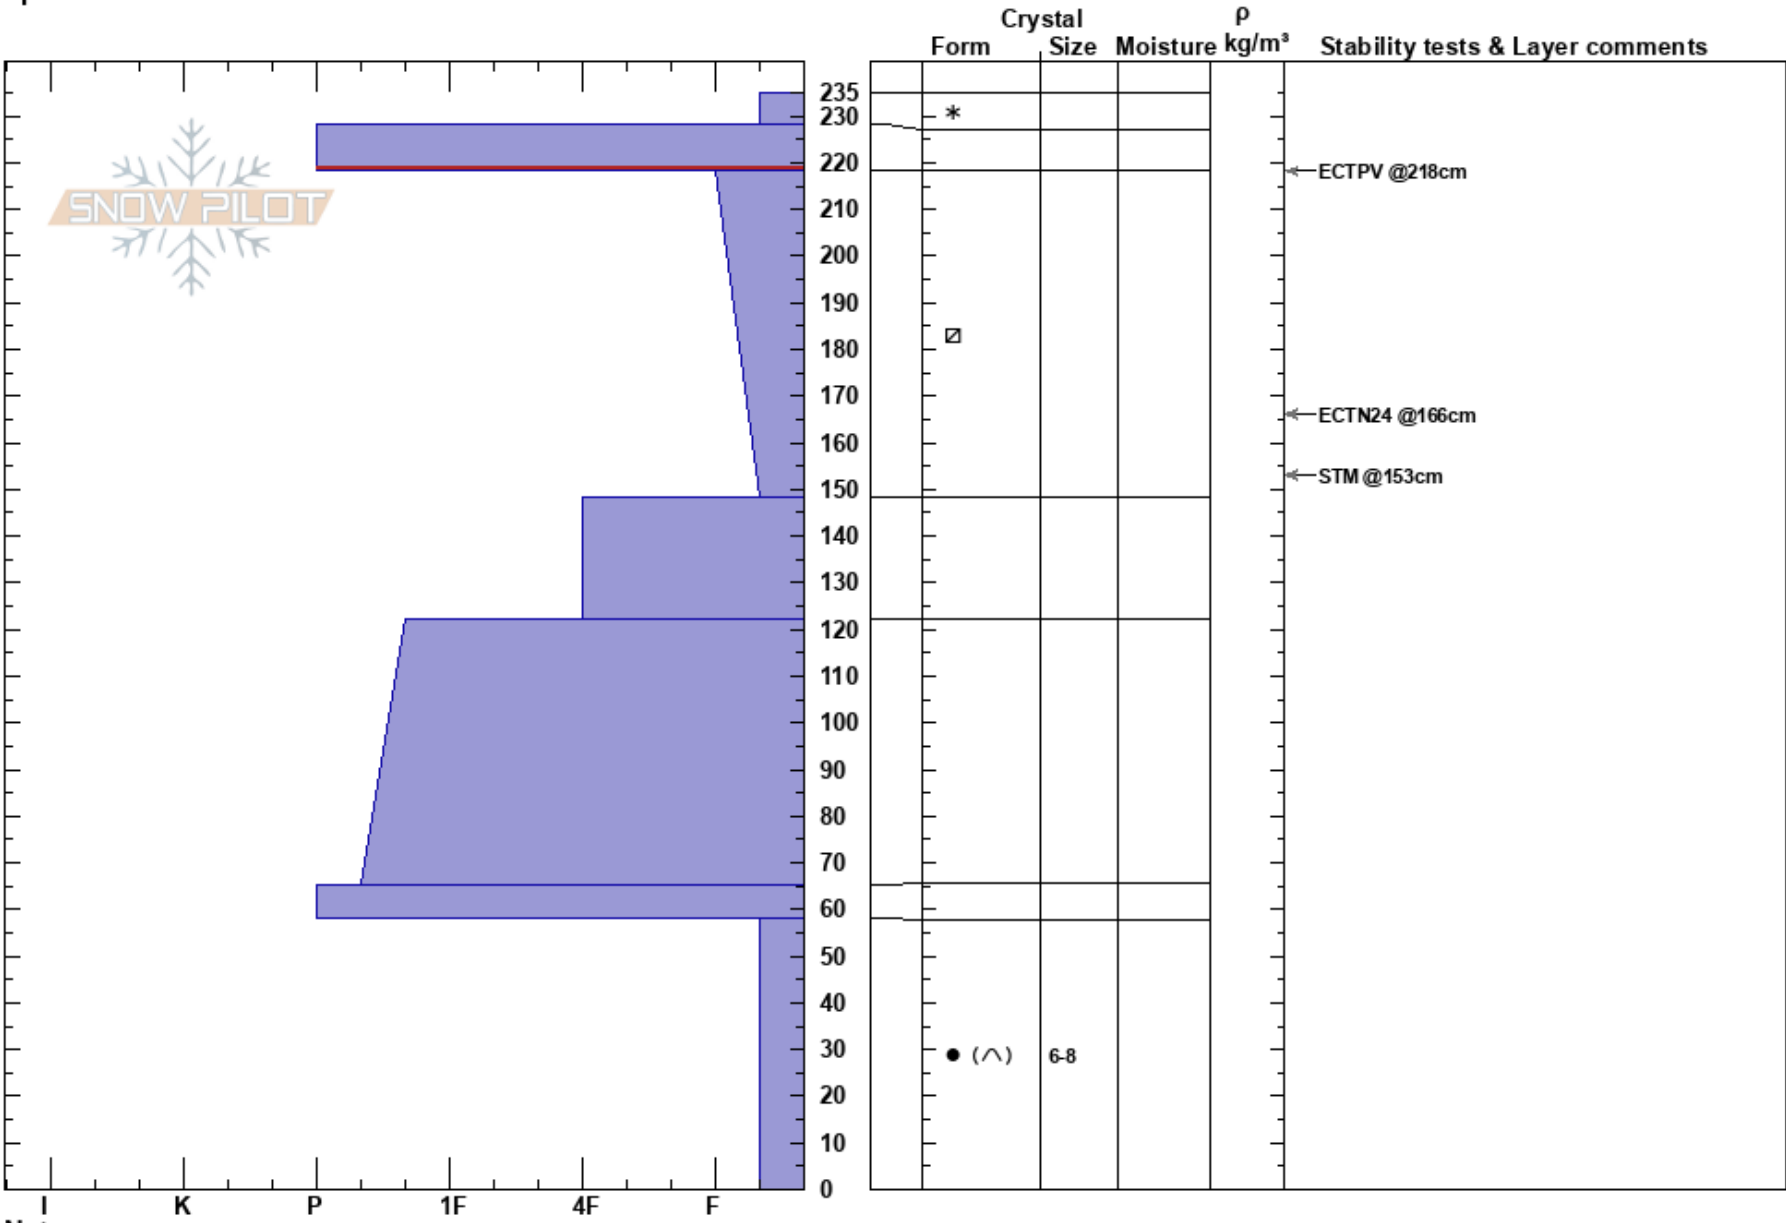

peak 2  
 Soldier Mountains  
 ID  
 Elevation: 9000 ft  
 Aspect: N  
 Specifics:

cam fields  
 02/05/2023 - 8:00am  
 Co-ord:  
 Slope Angle: 32°  
 Wind Loading: previous

Stability:  
 Air Temperature: -4°C  
 Sky Cover: OVC  
 Precipitation: S2  
 Wind: SW Light Breeze

HS:235  
 PF: 30  
 PS: 10  
 228-218cm: Problematic layer

Notes: