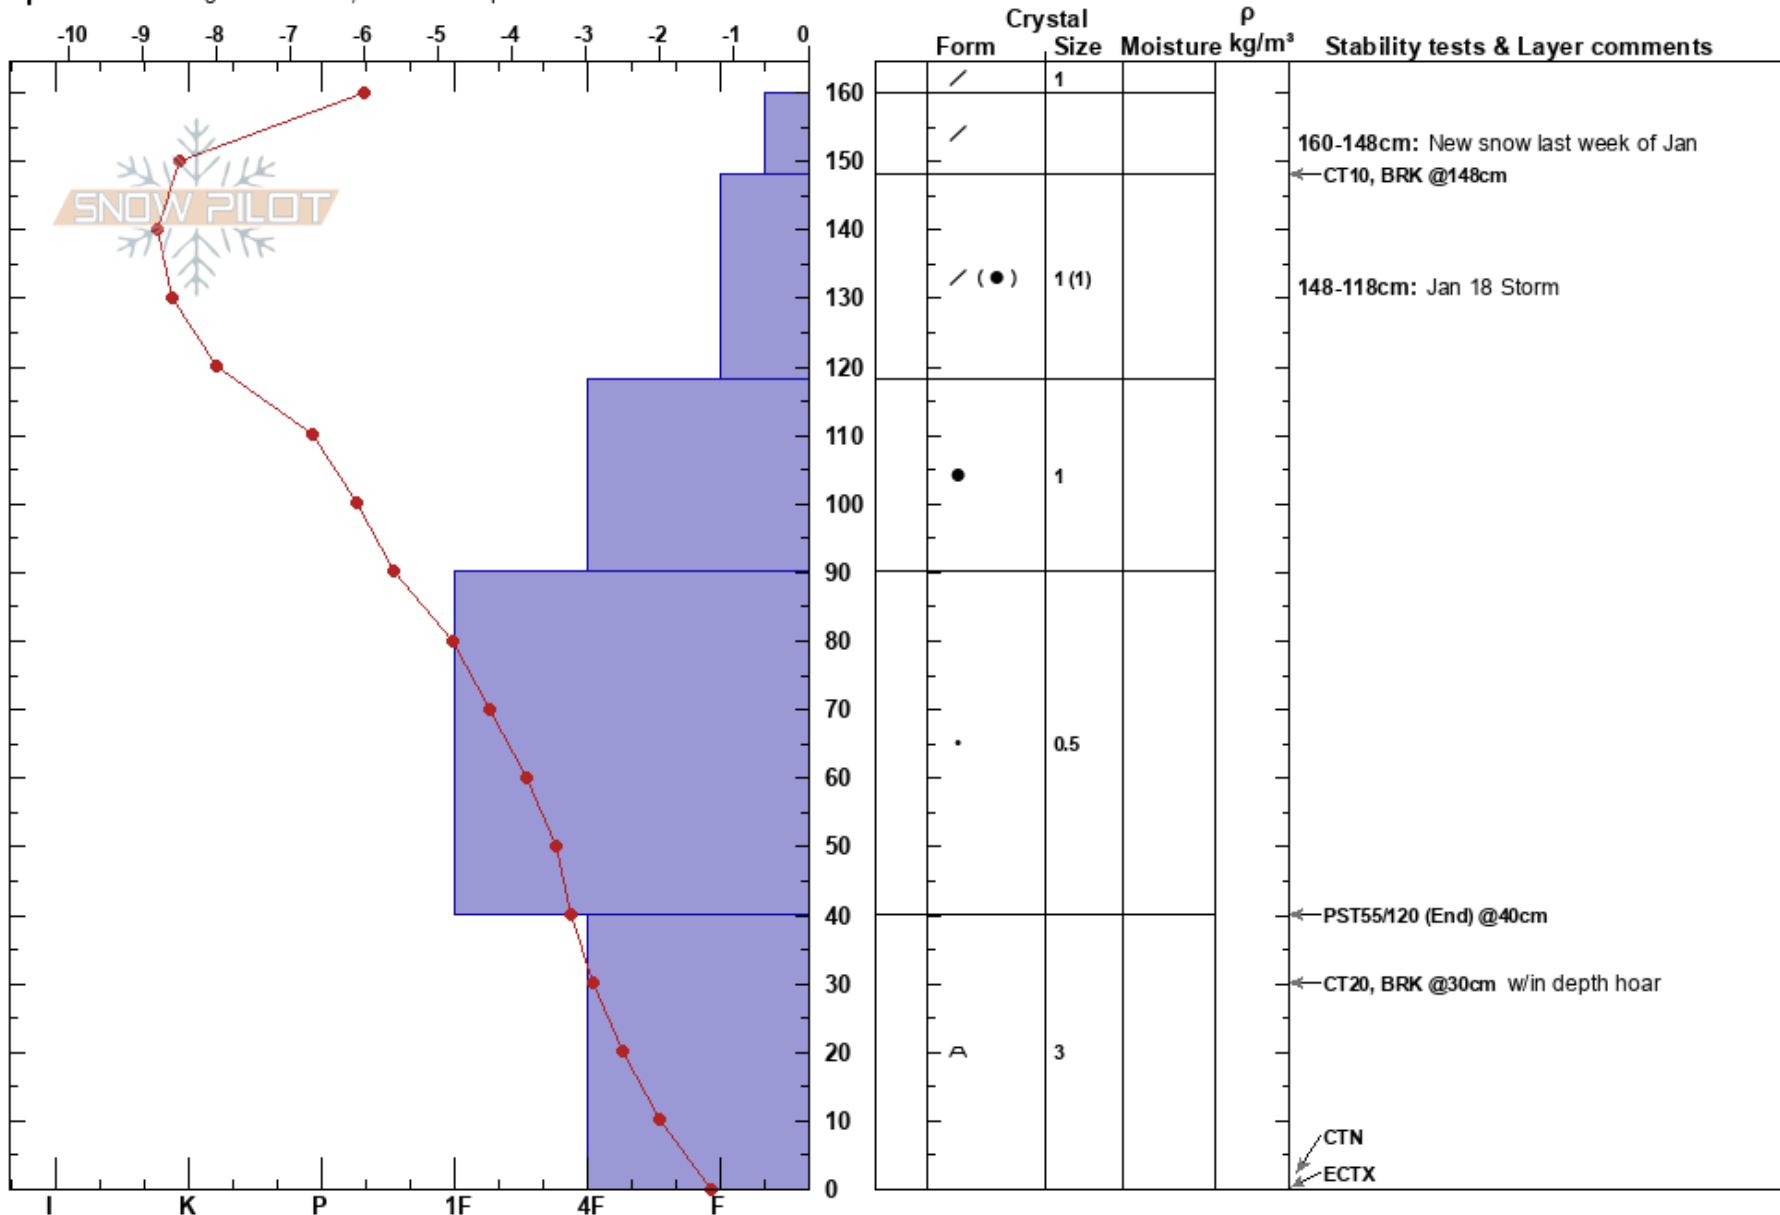

CMC
 San Juan Range
 CO
 Elevation: 3380 m
 Aspect: NE
 Specifics: Pit dug in a Ski Area; We skied slope

Maddie Crowell
 02/05/2023 - 10:40am
 Co-ord: 38.29917N, -107.63222W
 Slope Angle: 19°
 Wind Loading: no

Stability: **HS: 160**
 Air Temperature: 39.3°C **PF: 35**
 Sky Cover: CLR **PS: 15**
 Precipitation: NO
 Wind: SE Light Breeze

Layer Notes:
 160-148cm: New snow last week of Jan
 148-118cm: Jan 18 Storm
 40-0cm: Problematic layer

Notes: Full test profile - near the top of Red Cliff - skiers right - NTL - small open pocket.